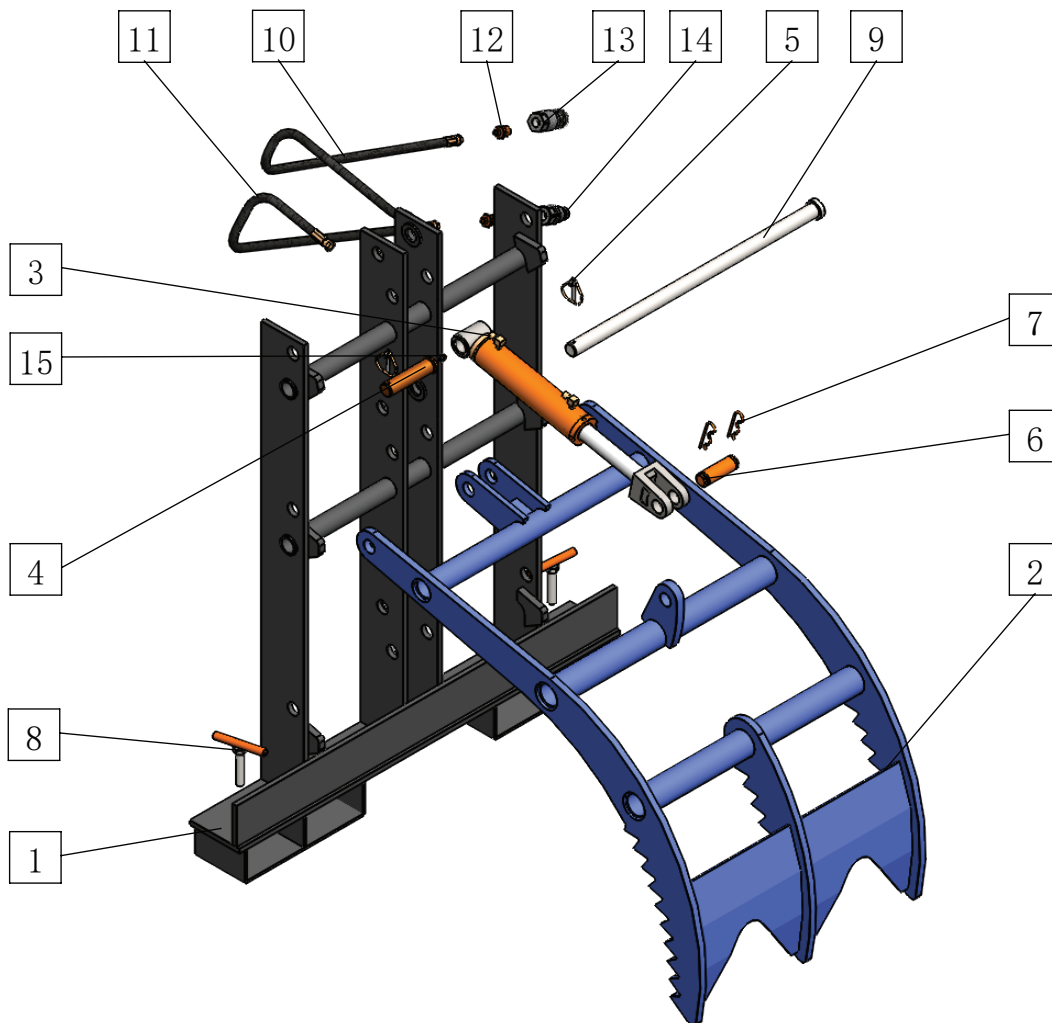

TITAN

ATTACHMENTS

Fork Mounted Adjustable Grapple System FORKMG

MPN: FORKMG
SKU: 111310
UPC: 719318365434

TITAN

ATTACHMENTS

Part #	Description	Quantity
1	Main Frame	1
2	Upper Jaw	1
3	Cylinder	1
4	Pin Shaft - 1	1
5	Lock Pin	2
6	Pin Shaft - 2	1
7	Cotter Pin	2
8	Fork Lock Bolt	2
9	Main Pivot Shaft	1
10	Return Hose	1
11	Feed Hose	1
12	Hose Fitting Adaptor	2
13	Female Flat Face Coupler	1
14	Male Flat Face Coupler	1
15	Grease Zert Nozzle	1

MPN: FORKMG
SKU: 111310
UPC: 719318365434