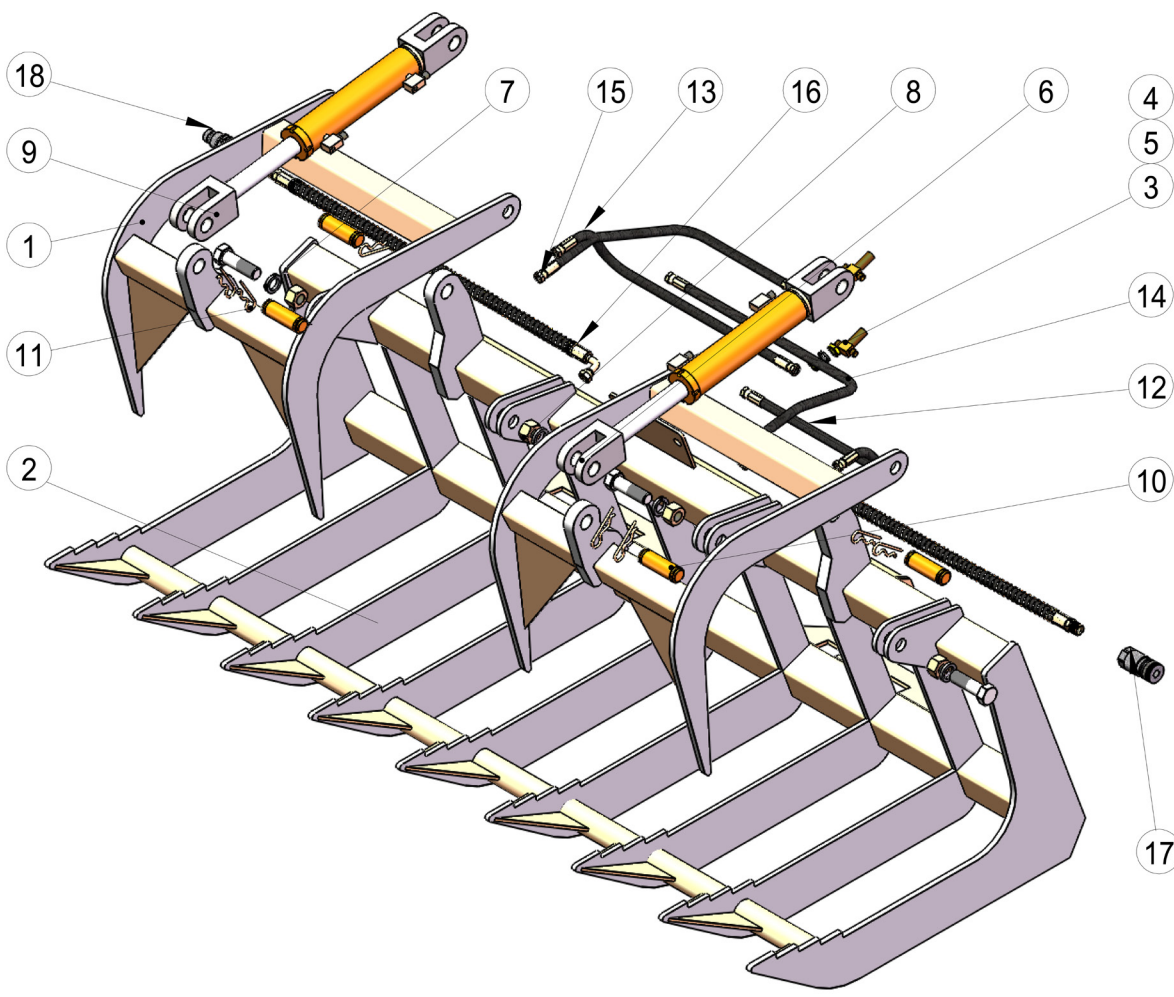

| DIAGRAM NUMBER | PART NUMBER | DESCRIPTION | QTY |
|----------------|--------------|--------------------|-----|
| 1 | P112101 - 1 | Upper Jaw | 1 |
| 2 | P112101 - 2 | Lower Jaw | 1 |
| 3 | P112101 - 3 | T-Connector | 2 |
| 4 | P112101 - 4 | Spring Washer 16 | 2 |
| 5 | P112101 - 5 | Hex Nut | 2 |
| 6 | P112101 - 6 | Hex Bolt M24x80 | 4 |
| 7 | P112101 - 7 | Spring Washer 24 | 4 |
| 8 | P112101 - 8 | Hex Nut M24 | 4 |
| 9 | P112101 - 9 | Hydraulic Cylinder | 2 |
| 10 | P112101 - 10 | ETRGP Pin | 4 |
| 11 | P112101 - 11 | Cotter Pin | 8 |
| 12 | P112101 - 12 | Hose A | 1 |
| 13 | P112101 - 13 | Hose B | 1 |
| 14 | P112101 - 14 | Hose C | 1 |
| 15 | P112101 - 15 | Hose D | 1 |
| 16 | P112101 - 16 | Hose E Feed/Return | 2 |
| 17 | FFC12F | Female Coupler | 1 |
| 18 | FFC12M | Male Coupler | 1 |