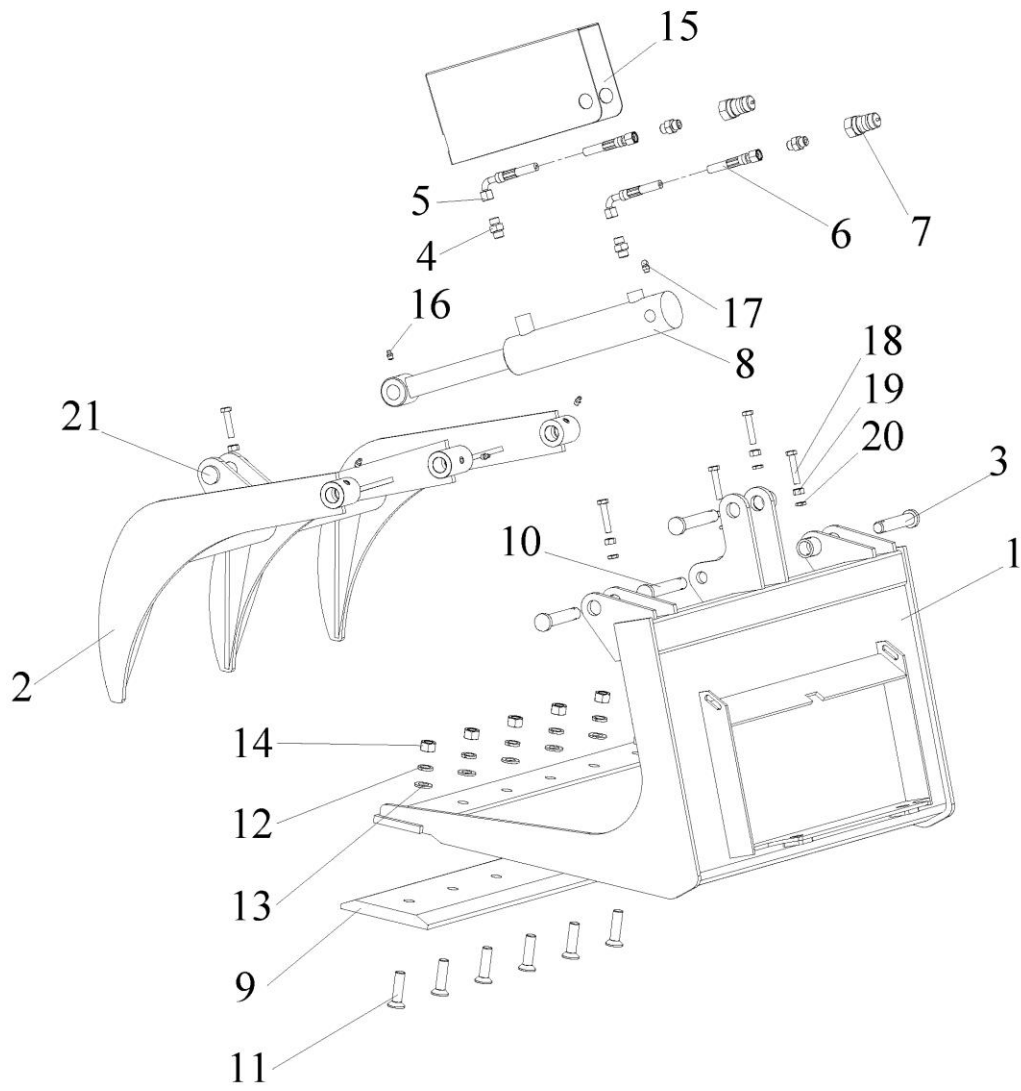

TITAN
ATTACHMENTS

**36" TORO Grapple Bucket –
TOROGPLB**

Owner's Manual

ITEM	PART NUMBER	DESCRIPTION	QTY
1	ZDT36.1	BUCKET	1
2	ZDT36.2	FOLDER	1
3	ZDT36.3	PIN ROLL 01	3
4	GE10SRED	CONNECTOR	4
5	ZDT36.4.1	TUBING 01	1
6	ZDT36.4.2	TUBING 02	1
7	KIS-PT-G03SP	QUICK-CHANGE CONNECTOR G3/8	2
8	ZDT36.4.3	HYDRAULIC CYLINDER	1
9	ZDT36.5	SHOVEL PLATE	1
10	ZDT36.6	PIN ROLL 02	1
11	GB/T 70.3	BOLT M16×60	6
12	GB/T 93	WASHER 16	6
13	GB/T 97.1	WASHER 16	6

14	GB/T 6170	LOCK NUT M16	6
15	ZDT36.7	SHELL ASSEMBLY	1
16	JB/T 7940.1	OIL CUP M8×1	4
17	JB/T 7940.2	OIL CUP M8×1 90°	1
18	GB/T 5783	BOLT M10×50	5
19	GB/T 6170	LOCK NUT M10	5
20	GB/T 6172	LOCK NUT M10	5
21	ZDT36.8	PIN ROLL 03	1