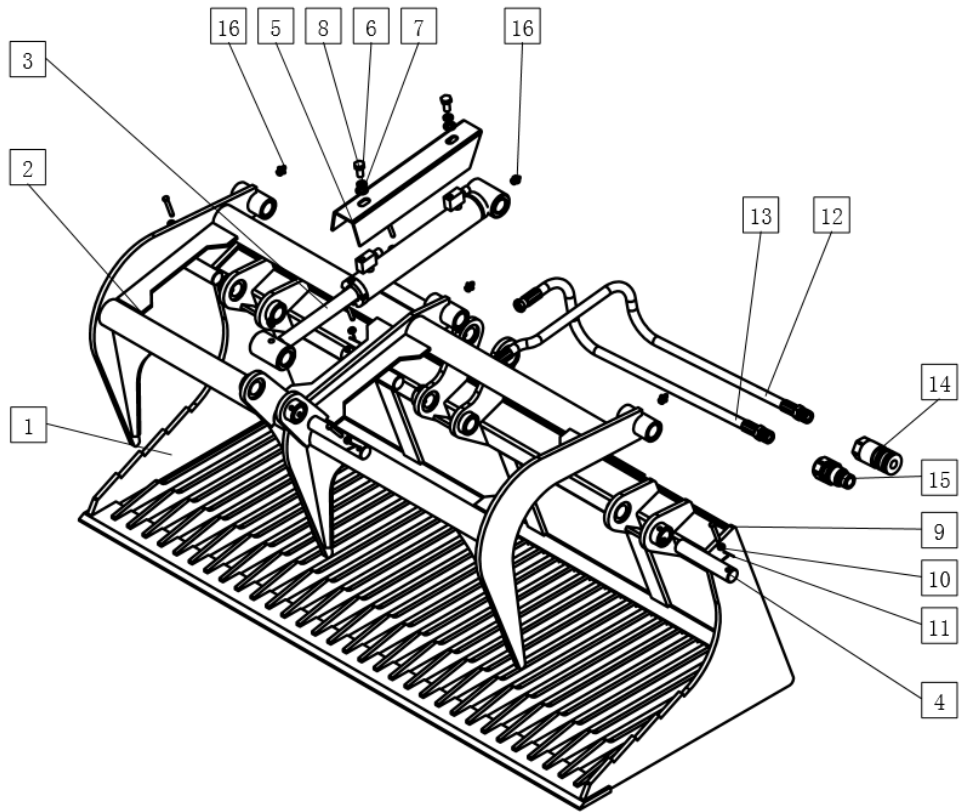

TITAN
ATTACHMENTS

**Mini Skid Steer Rock Bucket
Grapple – 36TRBGRAP /
48TRBGRAP**

Owner's Manual

48TRBGRAP

36TRBGRAP

- | | |
|-------------------------|-----|
| 1. ROCK BUCKET | X-1 |
| 2. UPPER JAW | X-1 |
| 3. CYLINDER | X-1 |
| 4. PIN SHAFT | X-5 |
| 5. PROTECTING SHIELD | X-1 |
| 6. SPRING WASHER 10 | X-2 |
| 7. FALT WASHER 10 | X-2 |
| 8. HEXA BOLT M10*20 | X-2 |
| 9. PIN SHAFT A6*45 | X-5 |
| 10. FLAT WASHER 6 | X-5 |
| 11. COTTER PIN 1.6*20 | X-1 |
| 12. RETURN OIL PIPE | X-1 |
| 13. INLET OIL PIPE | X-1 |
| 14. FLAT FACE COUPLER-F | X-1 |
| 15. FLAT FACE COUPLER-M | X-1 |
| 16. GREASE NOZZLE | X-5 |