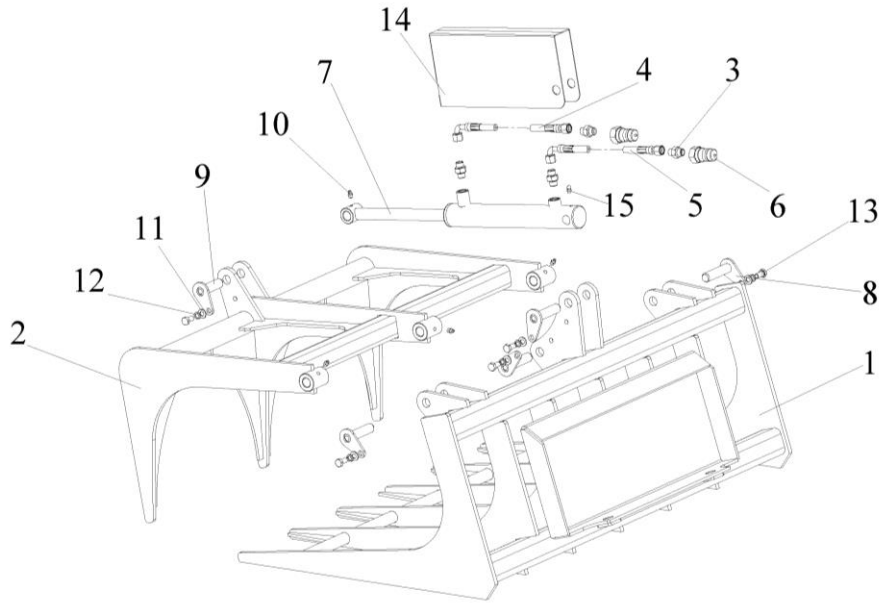

**TITAN**  
ATTACHMENTS

**Toro Mini Skid Steer Grapple  
– TOROGRPL**

Owner's Manual

ITEM	PART NUMBER	DESCRIPTION	QTY
1	ZT42.1	CHASSIS	1
2	ZT42.2	FOLDER	1
3	GE10SRED	CONNECTOR	4
4	ZT42.3.1	TUBING 01	1
5	ZT42.3.2	TUBING 02	1
6	KIS-PT-G03SP	QUICK-CHANGE CONNECTOR G3/8	2
7	ZT42.3.3	HYDRAULIC CYLINDER	1
8	ZT42.4	PIN ASSEMBLY 01	4
9	ZT42.5	PIN ASSEMBLY 02	1
10	JB/T 7940.1	OIL CUP M8×1	4
11	GB/T 97.1	WASHER 10	5
12	GB/T 93	WASHER 10	5
13	GB/T 5783	BOLT M10×20	5
14	ZT42.6	SHELL ASSEMBLY	1
15	JB/T 7940.2	OIL CUP M8×1,90°	4