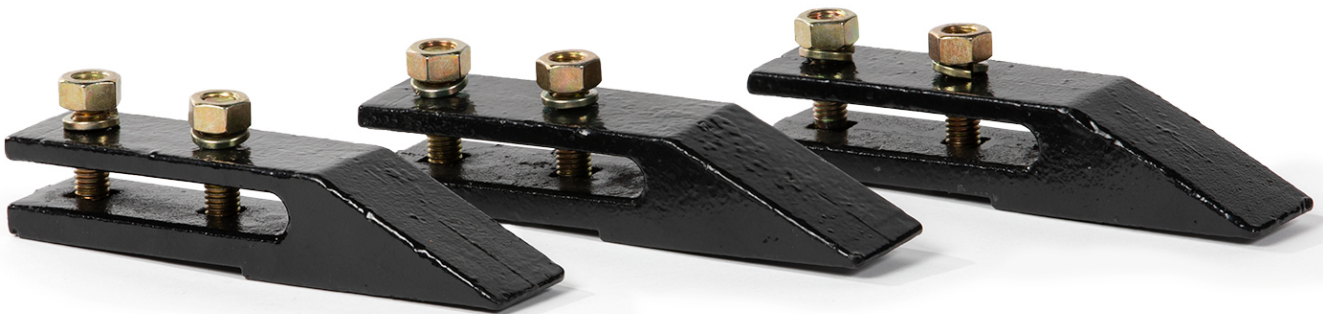

WWW.PALLETFORKS.COM

TITAN
ATTACHMENTS

OWNER'S MANUAL

MPN(s): BHBTKIT

SKU(s): 122918

UPC(s): 840009212970

BHBUCKET REPLACEMENT TOOTH KIT

- Kit comes with 3 replacement teeth Designed for Backhoe Bucket Teeth.

Teeth are compatible with the following Buckets...

- BHBUCKET10
- BHBUCKET 12
- BHBUCKET 14
- BHBUCKET16

*This concludes the BHBT Owner's Manual.
If applicable to your product, make sure to tighten all
nut-and-bolt combinations before use.*