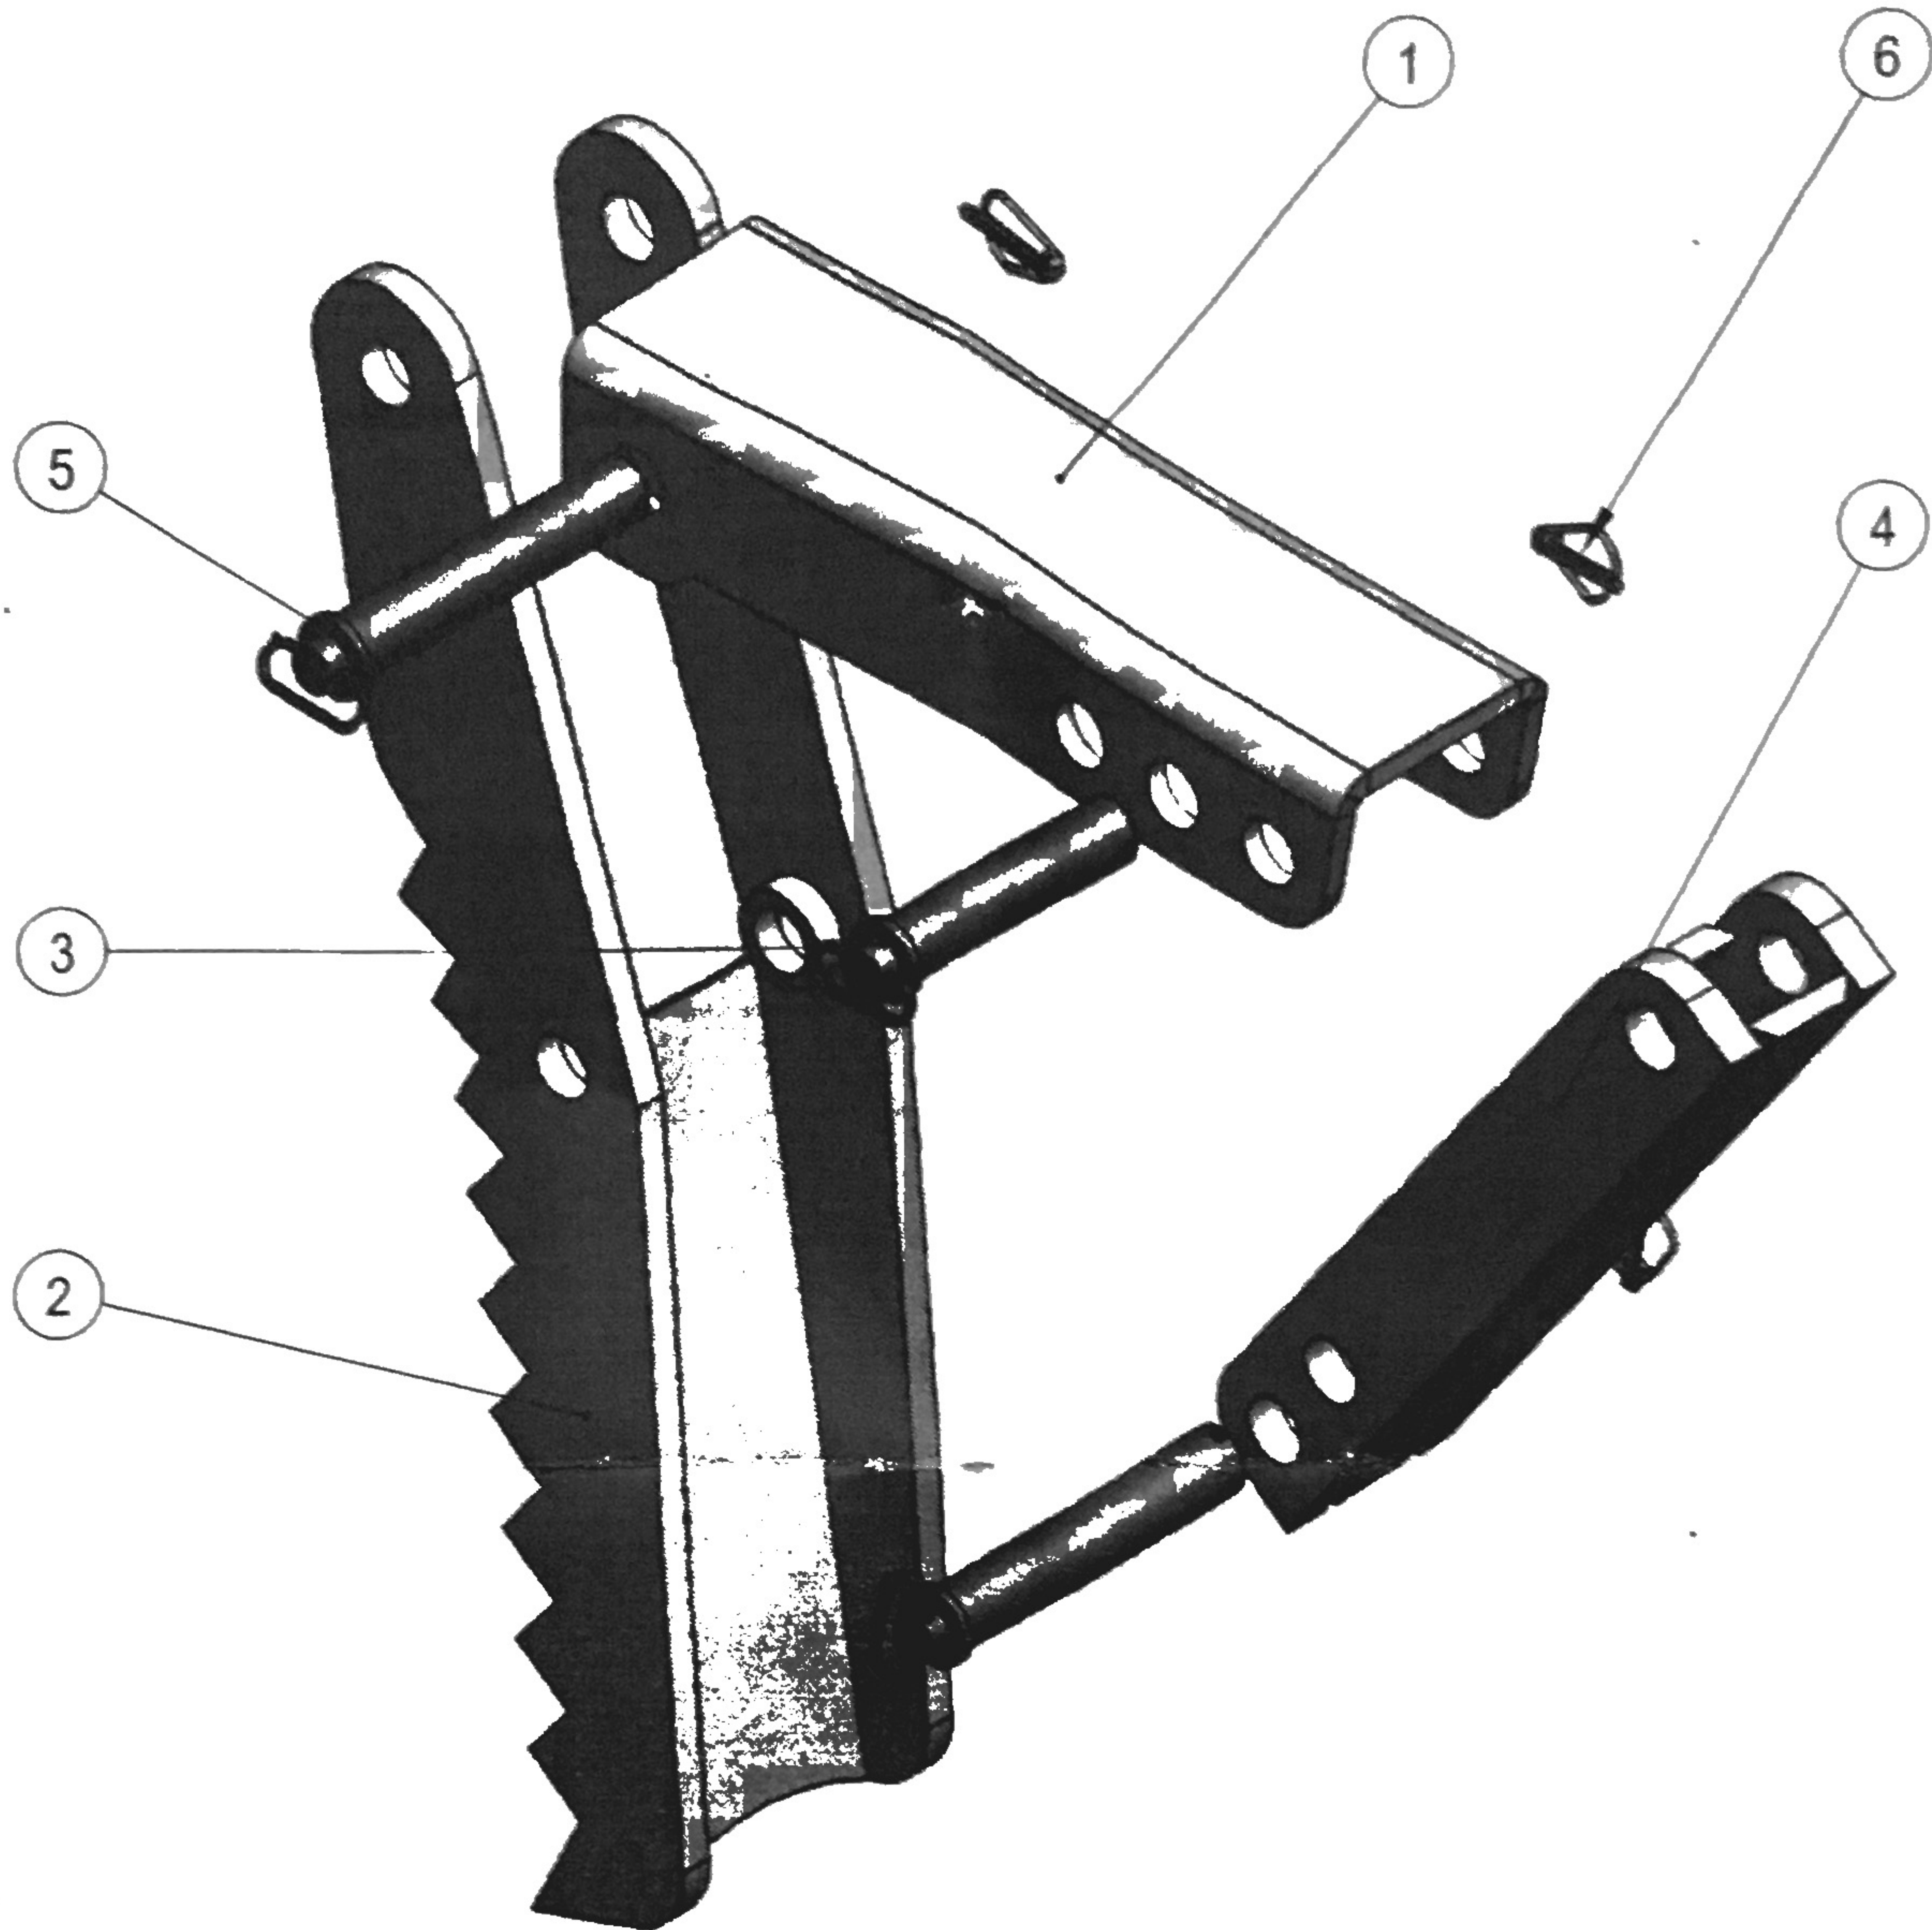

# Heavy Duty 36" Backhoe Thumb Parts Diagram

MPN: HDBHT36  
SKU: 122982

DIAGRAM NO.	PART NUMBER	DESCRIPTION	QTY
1	P122982-1	Main Frame	1
2	P122982-2	Thumb Weldment	1
3	P122982-3	Short Pin	1
4	P122982-4	Frame	1
5	P122982-5	Long Pin	2
6	P122982-6	Locking Pin	3