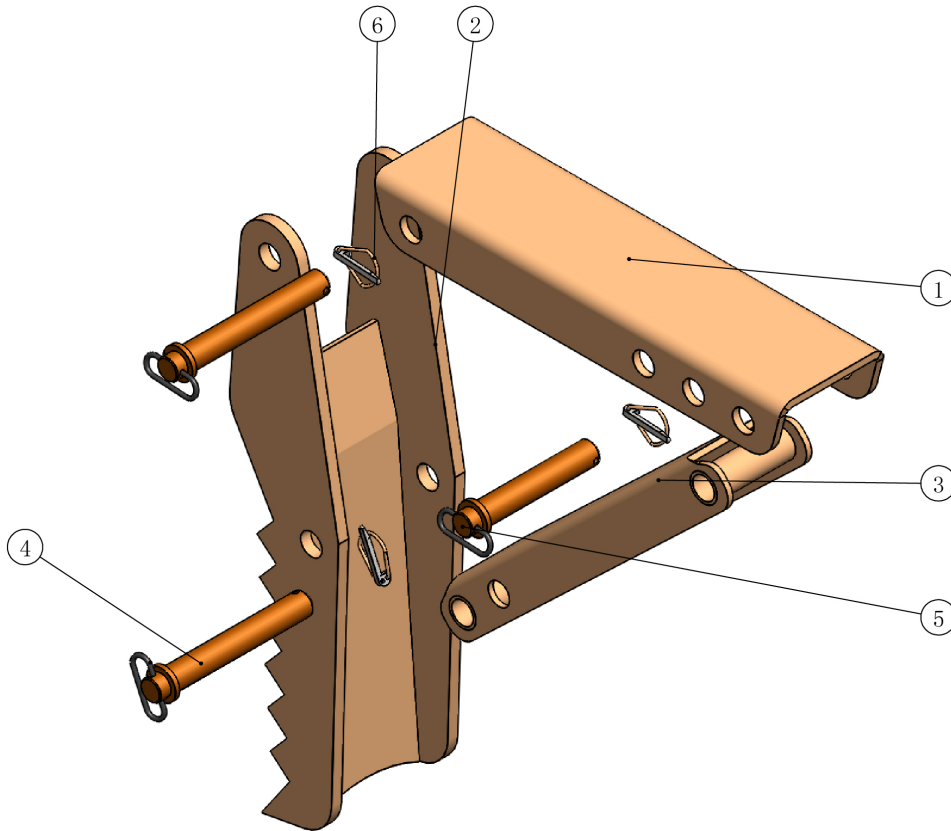

### 24" Weld On Backhoe Thumb

DIAGRAM No.	PART No.	DESCRIPTION	QTY
1	P122992 - 1	Weld Plate	1
2	P122992 - 2	Jaw Plate	1
3	P122992 - 3	Carriage Brace	1
4	P122992 - 4	Long Pin	2
5	P122992 - 5	Short Pin	1
6	P122992 - 6	Cotter Pin	3