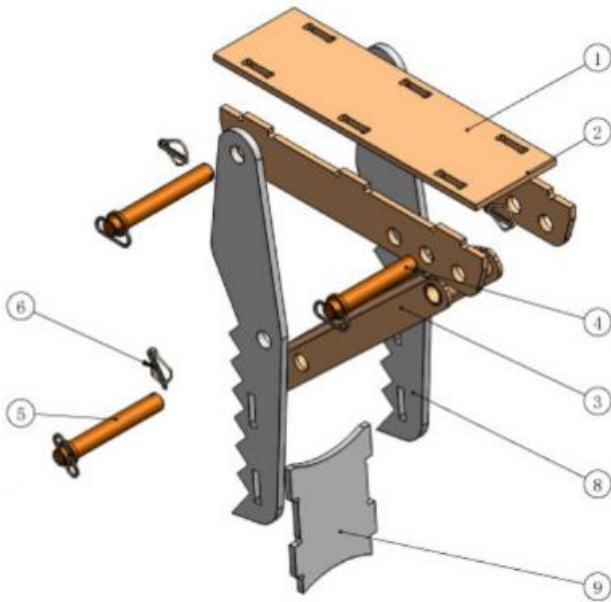

## 32" Knock Down Backhoe Thumb

DIAGRAM No.	PART No.	DESCRIPTION	QTY
1	P122996 - 1	Top Plate	1
2	P122996 - 2	Top Side Plate	2
3	P122996 - 3	Carriage Brace	1
4	P122996 - 4	Short Pin	1
5	P122996 - 5	Long Pin	2
6	P122996 - 6	Cotter Pin	3
8	P122996 - 8	Jaw Plate	2
9	P122996 - 9	Back Plate	1