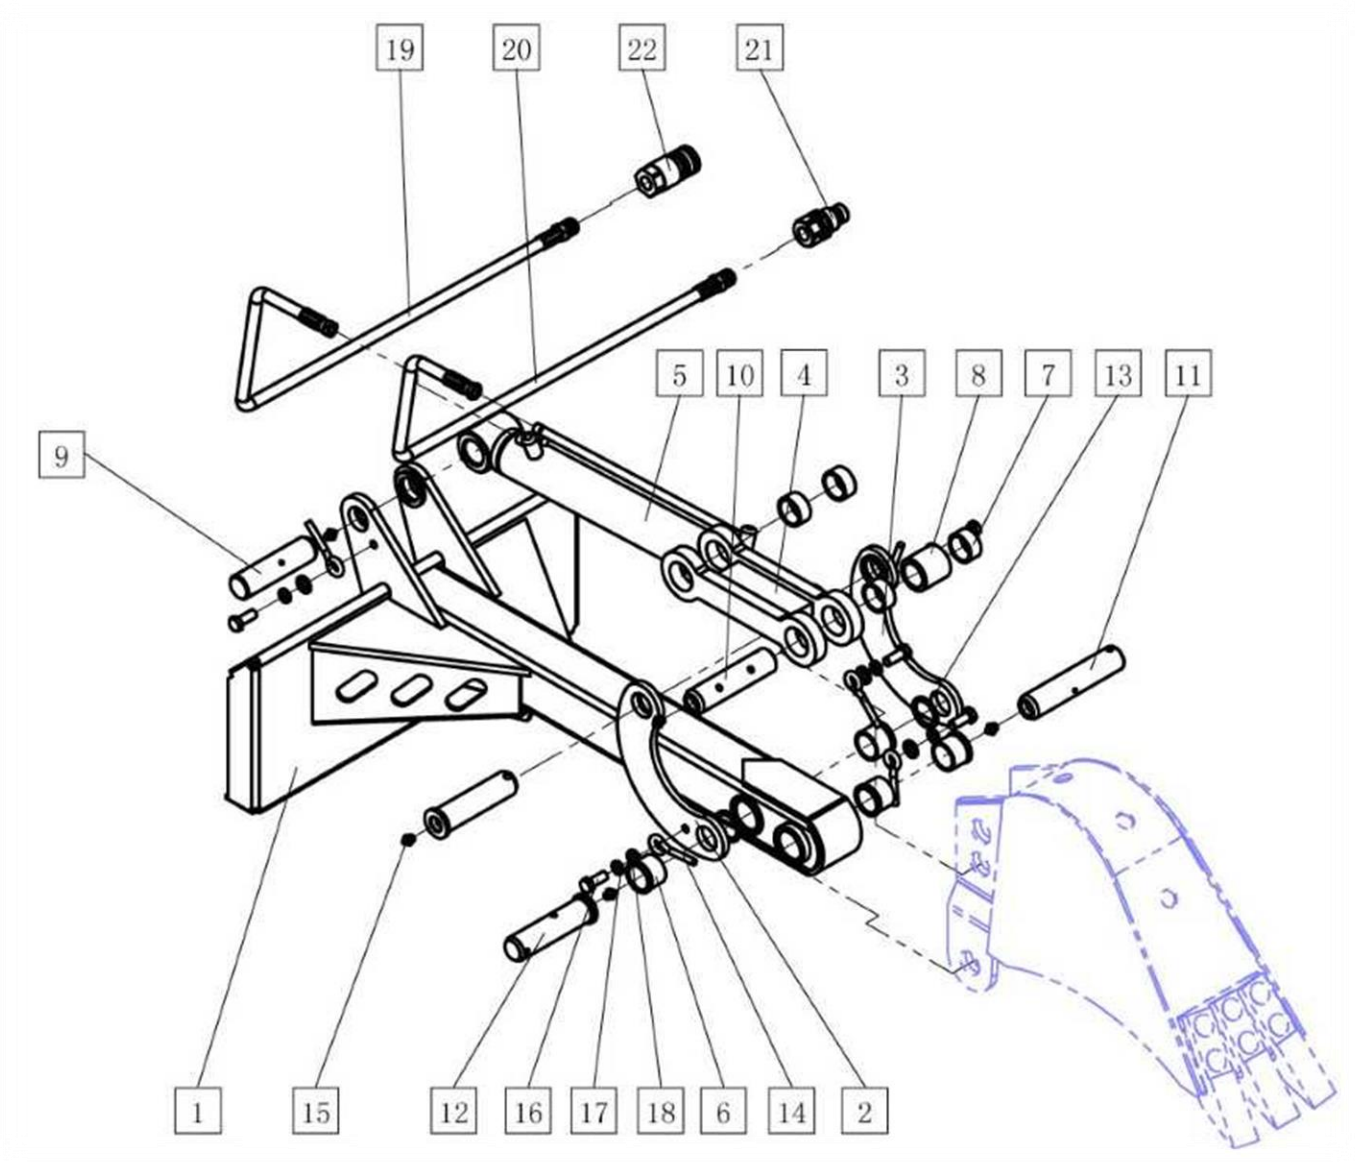

WWW.PALLETFORKS.COM
TITAN
ATTACHMENTS

OWNER'S MANUAL

MPN(s): TOROHOE

SKU(s): 123110

UPC(s): 719318367155

PARTS DIAGRAM

KEY	DESCRIPTION	QTY
(1)	MAIN FRAME WITH QUICK ATTACH	x1
(2)	ARC PIVOT PLATE – LEFT	x1
(3)	ARC PIVOT PLATE – RIGHT	x1
(4)	COUPLING PLATE	x1
(5)	CYLINDER	x1
(6)	BUSHING (LW02-5A)	x4
(7)	BUSHING (LW01-6)	x4
(8)	BUSHING (LW01-2-001)	x1
(9)	PIN SHAFT (TOROHOE2)	x1
(10)	PIN SHAFT (LW01-5)	x1
(11)	PIN SHAFT (LW03-2A)	x1
(12)	PIN SHAFT (LW02-2)	x2
(13)	WASHER (LW02. 3-4)	x2
(14)	EYE PIN	x5
(15)	GREASE NOZZLE	x5
(16)	M12x30 HEX BOLT	x5
(17)	M12 SPRING WASHER	x5
(18)	M12 FLAT WASHER	x5
(19)	OIL HOSE – INLET	x1
(20)	OIL HOSE – RETURN	x1
(21)	FLAT FACE COUPLER – MALE	x1
(22)	FLAT FACE COUPLER – FEMALE	x1

*This concludes the
assembly of your
product.*

*Make sure to
tighten all nut-and-
bolt combinations
before use.*

Enjoy!

NEED HELP?

CONTACT US FIRST.

1 (800) 605-8241

info@titandistributorsinc.com / www.palletforks.com