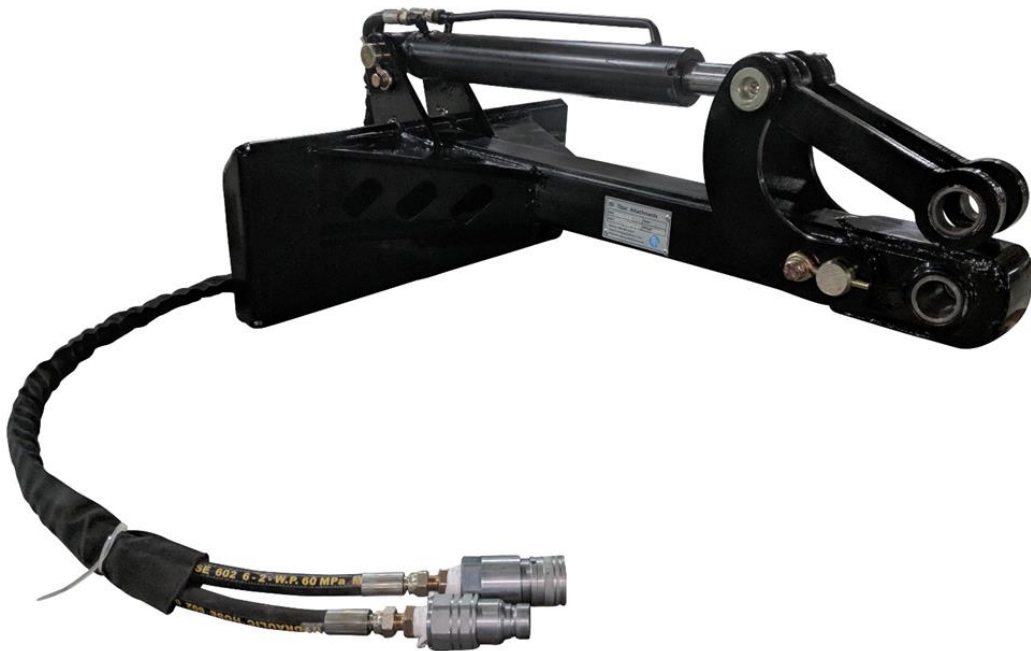

WWW.PALLETFORKS.COM
TITAN
ATTACHMENTS

OWNER'S MANUAL

MPN(s): TOROHOE

SKU(s): 123110

UPC(s): 719318367155

PARTS DIAGRAM

KEY	DESCRIPTION	QTY
(1)	MAIN FRAME WITH QUICK ATTACH	x1
(2)	ARC PIVOT PLATE – LEFT	x1
(3)	ARC PIVOT PLATE – RIGHT	x1
(4)	COUPLING PLATE	x1
(5)	CYLINDER	x1
(6)	BUSHING (LW02-5A)	x4
(7)	BUSHING (LW01-6)	x4
(8)	BUSHING (LW01-2-001)	x1
(9)	PIN SHAFT (TOROHOE2)	x1
(10)	PIN SHAFT (LW01-5)	x1
(11)	PIN SHAFT (LW03-2A)	x1
(12)	PIN SHAFT (LW02-2)	x2
(13)	WASHER (LW02. 3-4)	x2
(14)	EYE PIN	x5
(15)	GREASE NOZZLE	x5
(16)	M12x30 HEX BOLT	x5
(17)	M12 SPRING WASHER	x5
(18)	M12 FLAT WASHER	x5
(19)	OIL HOSE – INLET	x1
(20)	OIL HOSE – RETURN	x1
(21)	FLAT FACE COUPLER – MALE	x1
(22)	FLAT FACE COUPLER – FEMALE	x1