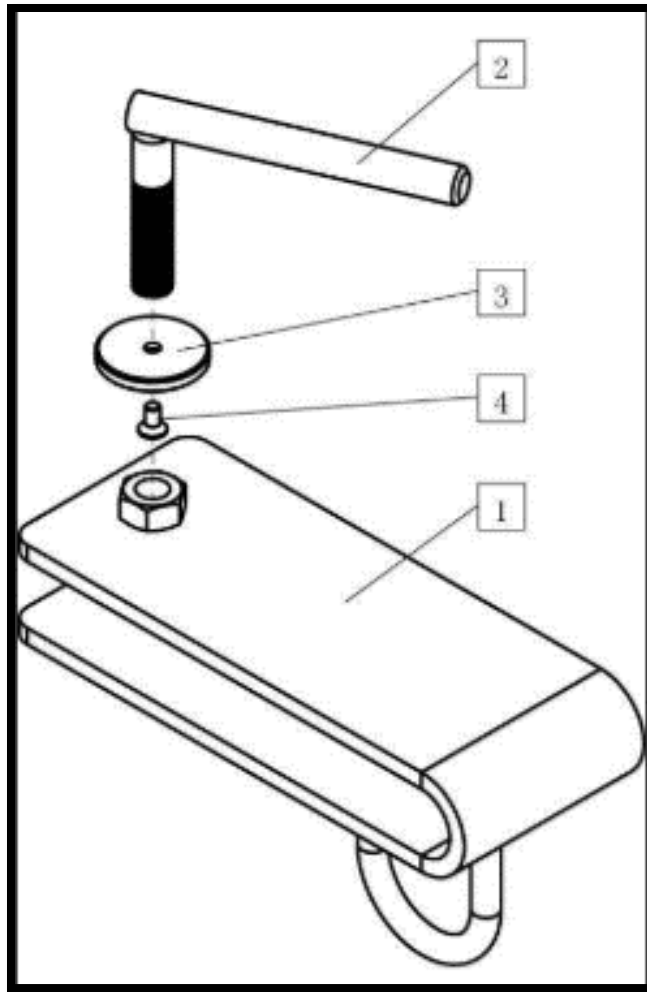

WWW.PALLETFORKS.COM

TITAN
ATTACHMENTS

MPN: ESYHOOK

Parts Diagram

KEY #	DESCRIPTION	QTY
(1)	MAIN HOOK	x1
(2)	LOCK HANDLE	x1
(3)	PUCK	x1
(4)	M5x12 HEX BOLT	x1

NEED HELP?

CONTACT US FIRST.

1 (800) 605-8241