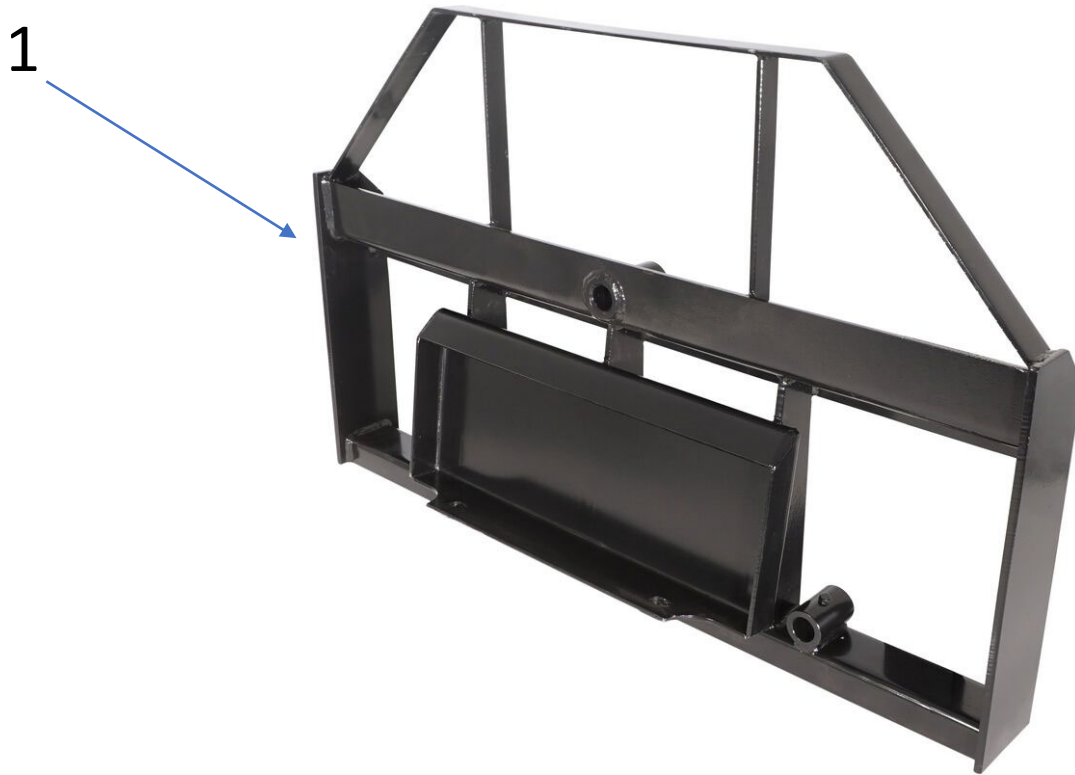

WWW.PALLETFORKS.COM

TITAN

ATTACHMENTS

OWNER'S MANUAL

MPN(s): TFRLD

SKU(s): 133110

UPC(s): 765857423982

PARTS DIAGRAM / EXPLODED VIEW

KEY	BOX	DESCRIPTION	QTY
(1)	1	Toro Pallet Fork Frame – Frame Only	1

ASSEMBLY INSTRUCTION

– No Assembly Instructions Required.

*This concludes the TFRLD Owner's Manual.
If applicable to your product, make sure to tighten
all nut-and-bolt combinations before use.*