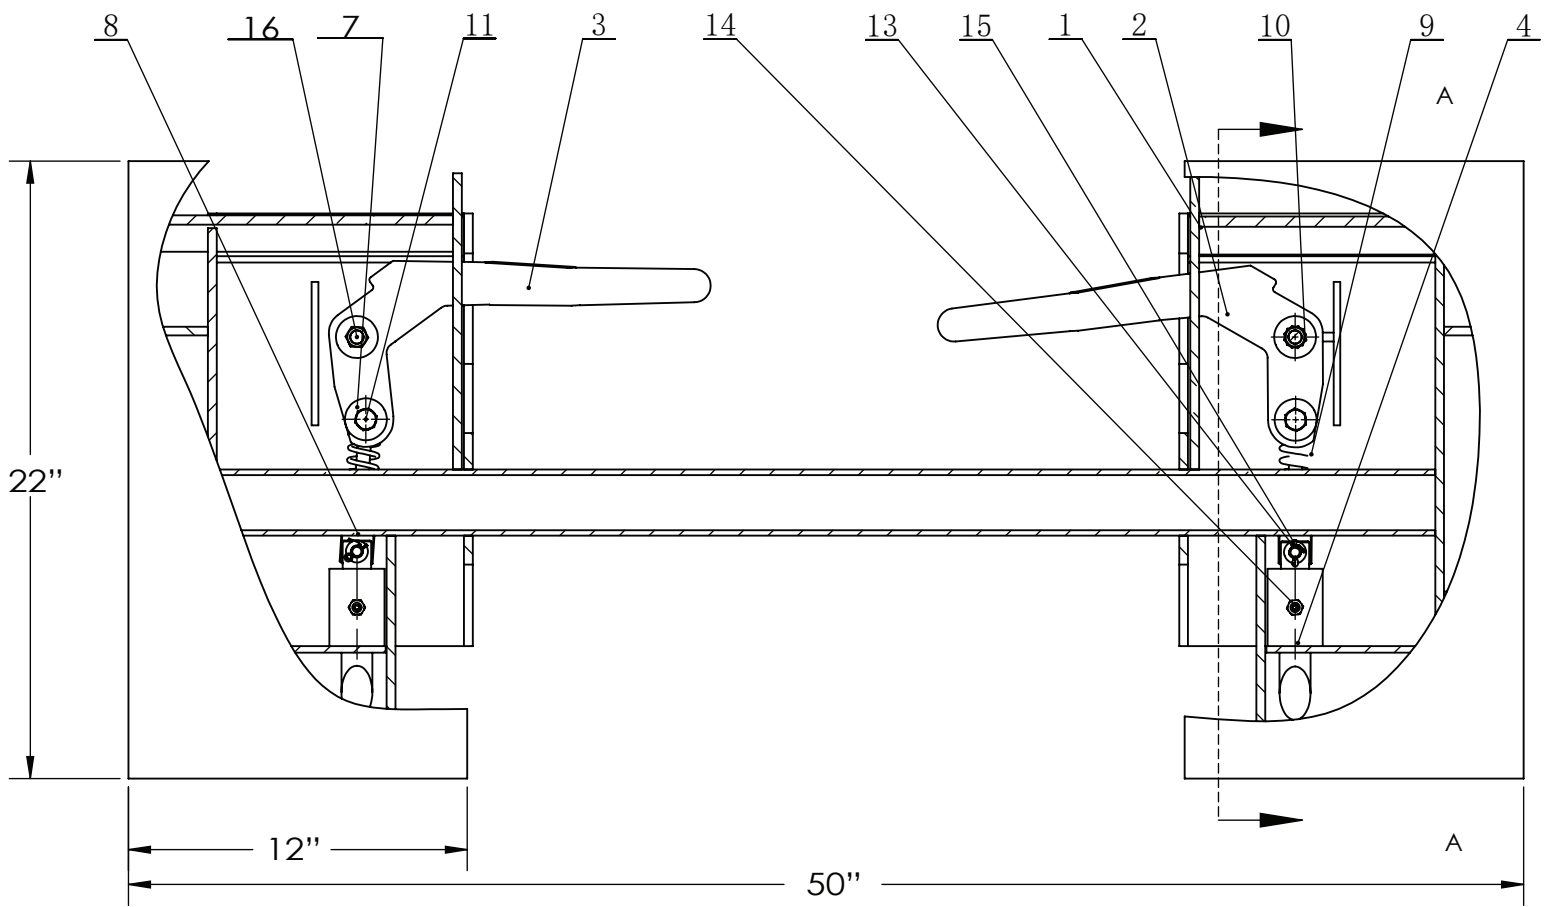

TITAN
ATTACHMENTS

QT-A

QUICK TACH ADAPTER

DIAGRAM NO. (DN)		DESCRIPTION	QTY
1		FORK CLAMP WELDING	1
2		LEFT HAND	1
3		SLIDING LATCH	2
4		CONNECTION BLOCK	2
5		REAR SUPPORT FRAME $\varnothing 50 \times 3 \times 899$	2
6		COMPRESSION SPRING	2
7		COLLAR	4
8		LINK	2
9		COMPRESSION SPRING	2
10		HEX NUTS	4
11		HEX HEAD BOLTS	2
12		SPRING WASHERS	2
13		FLAT PAD	2
14		GREASE ZERK	2
15		COTTER PIN	2
16		THREADED STUD	2
17		HEX NUTS	2
18		PUSH PIN	2

MPN: QTA
SKU: 136200
UPC: 793573218353

MPN: QTA
 SKU: 136200
 UPC: 793573218353