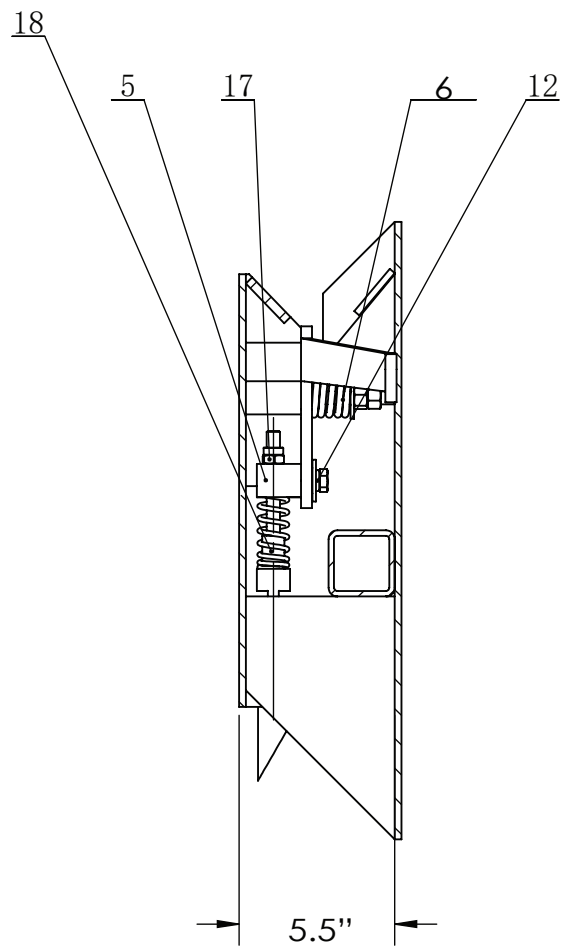

TITAN
ATTACHMENTS

QT-A

QUICK TACH ADAPTER

DIAGRAM NO. (DN)		DESCRIPTION	QTY
1		FORK CLAMP WELDING	1
2		LEFT HAND	1
3		SLIDING LATCH	2
4		CONNECTION BLOCK	2
5		REAR SUPPORT FRAME $\varnothing 50 \times 3 \times 899$	2
6		COMPRESSION SPRING	2
7		COLLAR	4
8		LINK	2
9		COMPRESSION SPRING	2
10		HEX NUTS	4
11		HEX HEAD BOLTS	2
12		SPRING WASHERS	2
13		FLAT PAD	2
14		GREASE ZERK	2
15		COTTER PIN	2
16		THREADED STUD	2
17		HEX NUTS	2
18		PUSH PIN	2

MPN: QTA
SKU: 136200
UPC: 793573218353

MPN: QTA
 SKU: 136200
 UPC: 793573218353