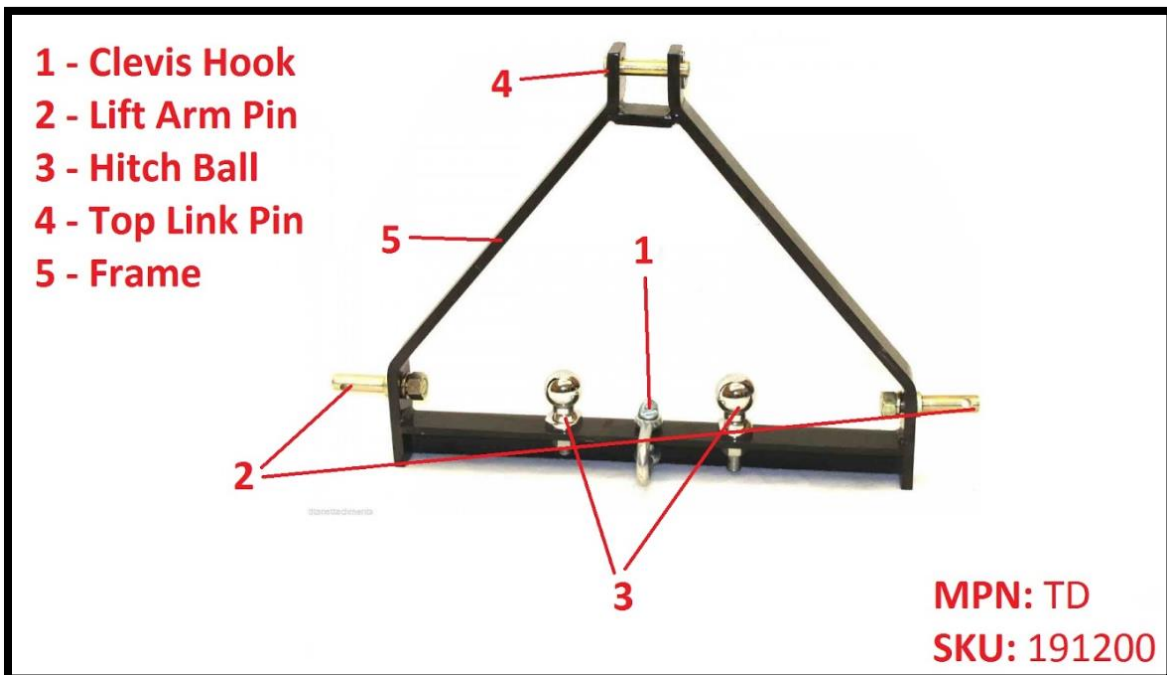

MPN: TD

Parts Diagram

NEED HELP?

CONTACT US FIRST.

1 (800) 605-8241

info@titandistributorsinc.com / www.palletforks.com

Business Hours: Monday–Friday • 8:00 a.m.–5:00 p.m. (CT)