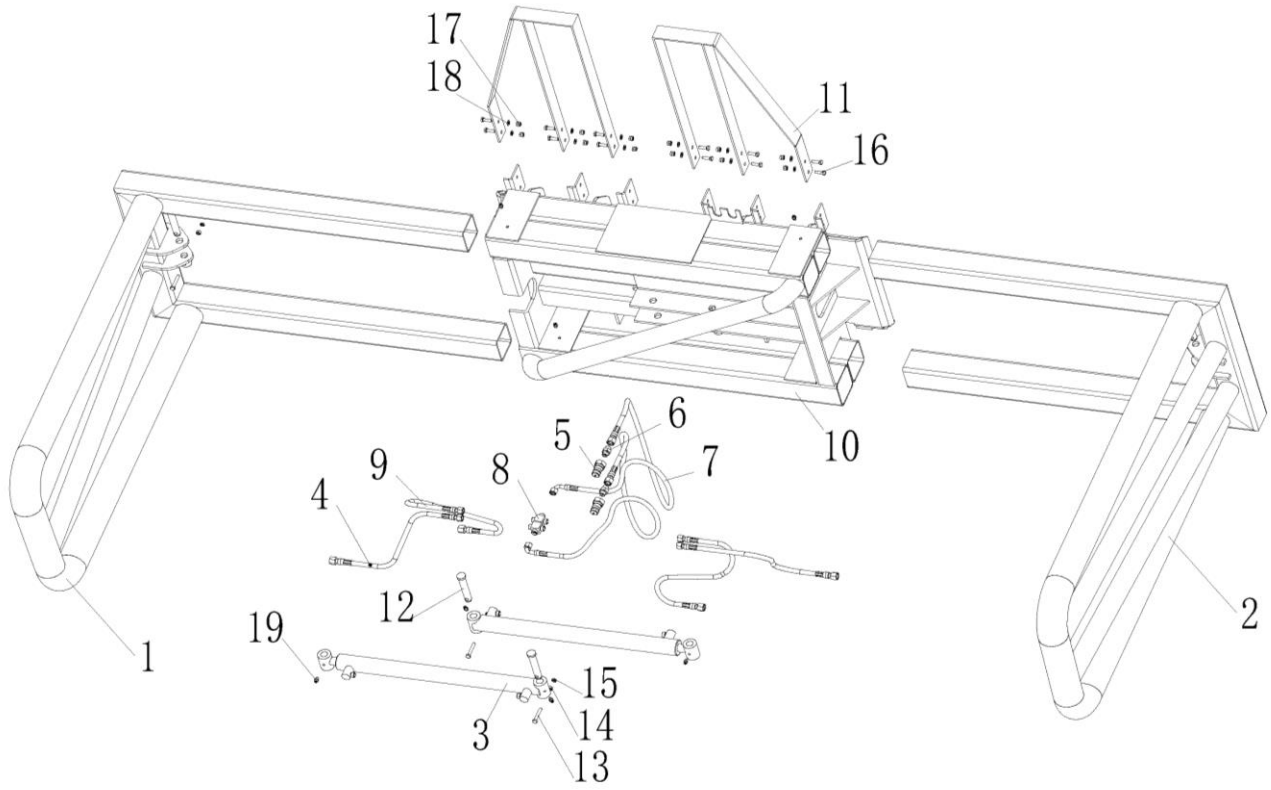

TITAN
ATTACHMENTS

**Square Hay Bale Gripper –
SQBLGRP**

Owner's Manual

ITEM	PART NUMBER	DESCRIPTION	QTY
1	CJF76.1	SLIDE RAIL ASSEMBLY 1	1
2	CJF76.2	SLIDE RAIL ASSEMBLY 2	1
3	CJF76.3.1	HYDRAULIC CYLINDER	2
4	CJF76.3.2	TUBING 01	2
5	KIS-PT-G04SP	QUICK-CHANGE CONNECTOR G1/2	2
6	GE12SR1/2ED	CONNECTOR	2
7	CJF76.3.3	TUBING 02	2
8	CJF76.3.4-1	THREE-WAY CONNECTOR	2
9	CJF76.3.5	TUBING 03	2
10	CJF76.4	MAIN FRAME ASSEMBLY	1
11	CJF76.5	GUARDRAIL ASSMEBLY	2
12	CJF76.6	PIN ROLL	4
13	GB/T 5783	BOLT M8×50	4
14	GB/T 6170	NUT M8	4
15	GB/T 6172	NUT M8	4
16	GB/T 5783	BOLT M8×50	12
17	GB/T 6182	NUT M8	12
18	GB/T 97.1	WASHER 8	24
19	JB/T 7940.1	OIL CUP M8×1	8