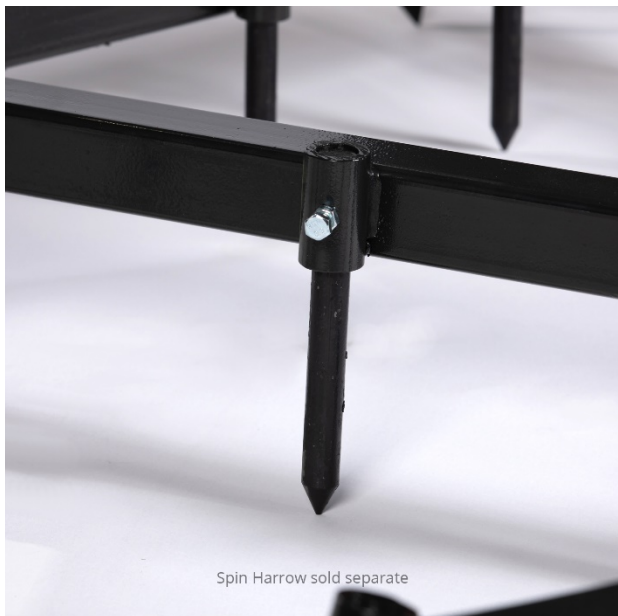

*This concludes the ASHTTEETHKIT Owner's Manual.
If applicable to your product, make sure to tighten all
nut-and-bolt combinations before use.*

Enjoy!

DISCLAIMER

This equipment must be used with care by capable and competent individuals under supervision, if necessary.

The use of any equipment, including this one, involves the potential risk of injury. You accept and assume full responsibility for any and all injuries, damages (both economic and non-economic), and losses of any type, which may occur, and you fully and forever release and discharge Titan, its insurers, employees, officers, directors, associates, and agents from any and all claims, demands, damages, rights of action, or causes of action, present or future, whether the same be known or unknown, anticipated, or unanticipated, resulting from or arising out of the use of said equipment.

TITAN MAKES NO WARRANTY WHATSOEVER WITH RESPECT TO THE EQUIPMENT, INCLUDING ANY WARRANTY OF MERCHANTABILITY OR WARRANTY OF FITNESS FOR A PARTICULAR PURPOSE, WHETHER EXPRESS OR IMPLIED BY LAW, COURSE OF DEALING, COURSE OF PERFORMANCE, USAGE OF TRADE OR OTHERWISE. BUYER ASSUMES ALL LIABILITY IN USE OF THE EQUIPMENT.

NEED HELP?

CONTACT US FIRST.

1 (800) 605-8241

info@titandistributorsinc.com / www.palletforks.com

Business Hours: Monday–Friday • 8:00 a.m.–5:00 p.m. (CT)