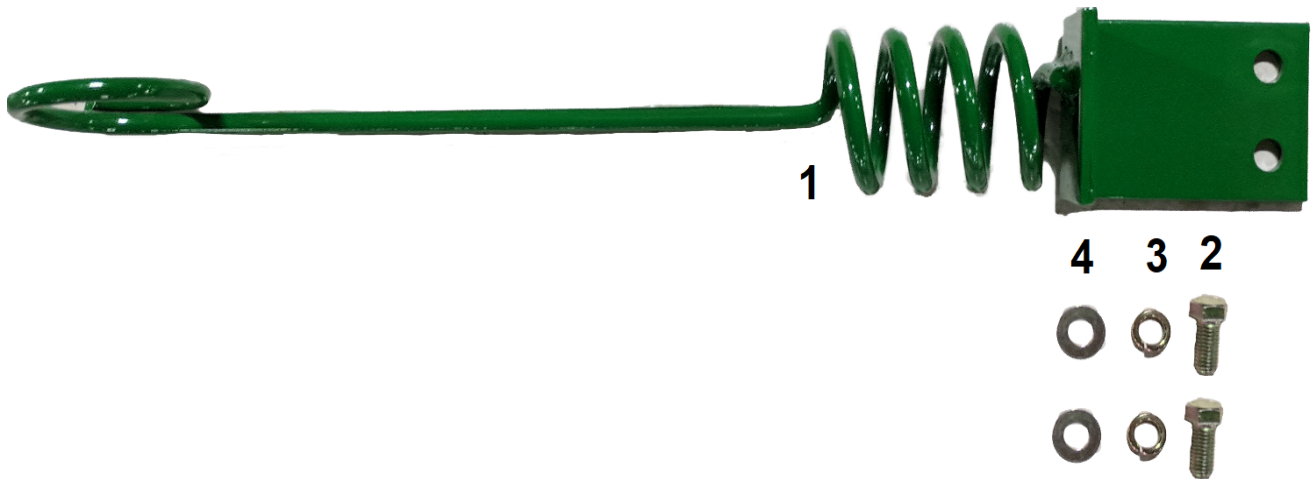

TITAN

ATTACHMENTS

JDHOSEHANG PARTS DIAGRAM

PART #	DESCRIPTION	QUANTITY
1	HANGER COIL ASSEMBLY	1
2	HEX BOLT	2
3	SPRING WASHER	2
4	FLAT WASHER	2

ASSEMBLY NOTE: HARDWARE ORDER OF ASSEMBLY IS: HEX BOLT (2), SPRING WASHER (3), FLAT WASHER (4), HANGER COIL ASSEMBLY (1).

THREAD THE HEX BOLT INTO THE GRAPPLE. TIGHTEN UNTIL THE SPRING WASHER LAYS FLAT.

MPN: JDHOSEHANG
SKU: 192122
UPC: 719318366608