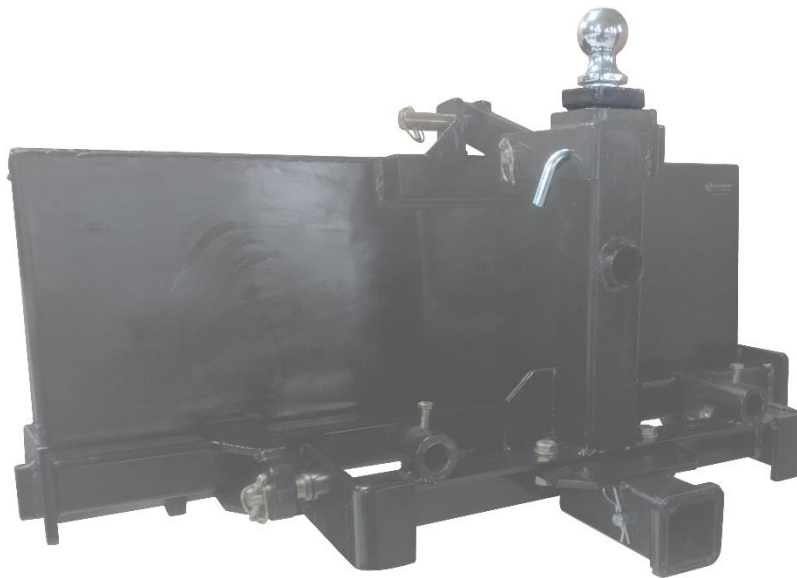

WWW.PALLETFORKS.COM

TITAN
ATTACHMENTS

OWNER'S MANUAL

MPN(s): BALLTRNSFRM

SKU(s): 193252

UPC(s): 719318366530

PARTS DIAGRAM

KEY	DESCRIPTION	QTY
(1)	BASETRNSFRM (NOT SUPPLIED)	x1
(2)	BALLTRNSFRM BALL HITCH	x1
(3)	110MM HITCH PIN	x1
(4)	B-SHAPE PIN FOR HITCH PIN	x1