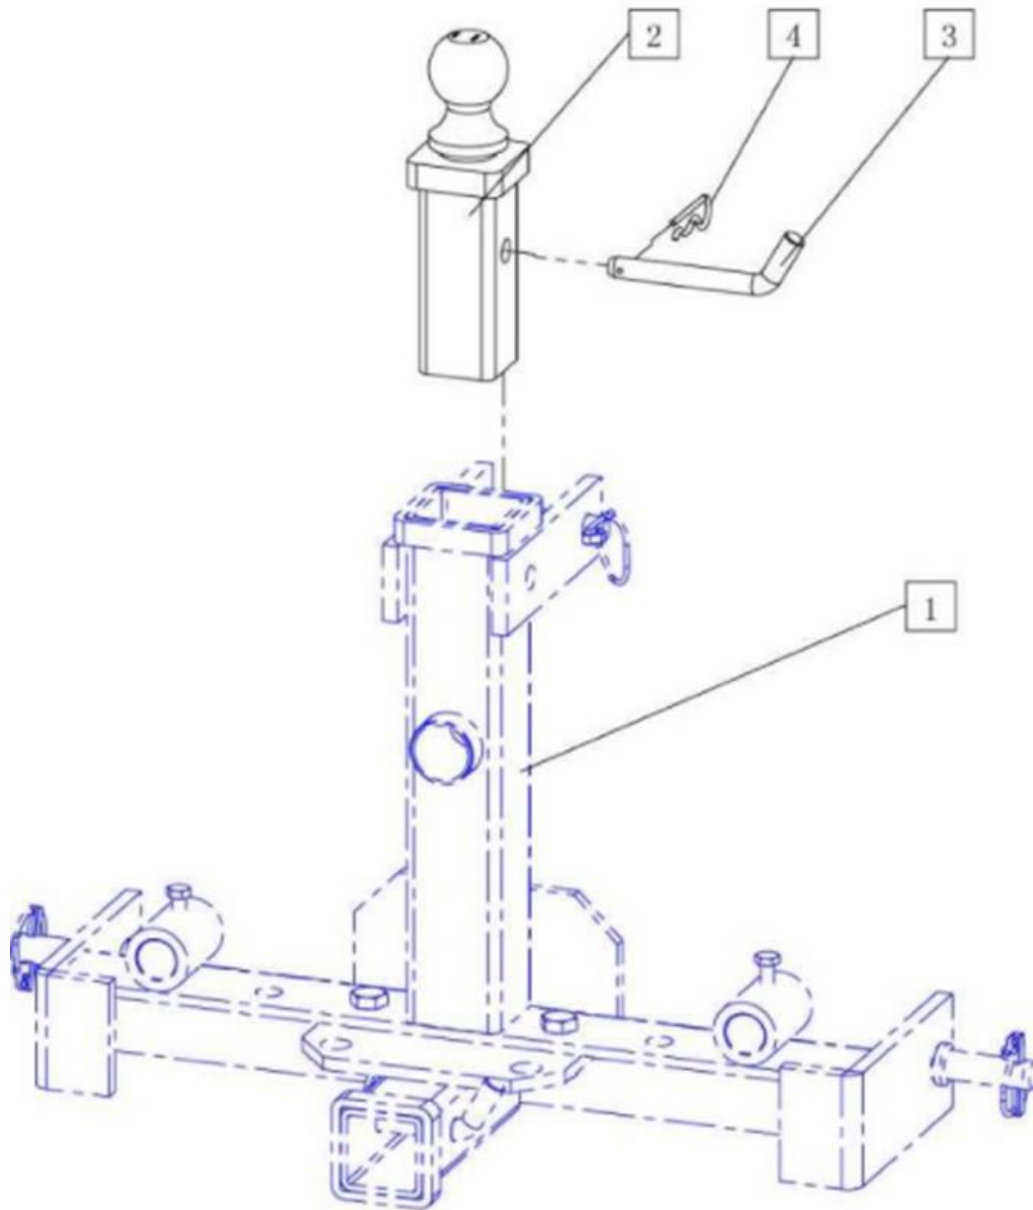

WWW.PALLETFORKS.COM

TITAN
ATTACHMENTS

OWNER'S MANUAL

MPN(s): BALLTRNSFRM

SKU(s): 193252

UPC(s): 719318366530

PARTS DIAGRAM

KEY	DESCRIPTION	QTY
(1)	BASETRNSFRM (NOT SUPPLIED)	x1
(2)	BALLTRNSFRM BALL HITCH	x1
(3)	110MM HITCH PIN	x1
(4)	B-SHAPE PIN FOR HITCH PIN	x1