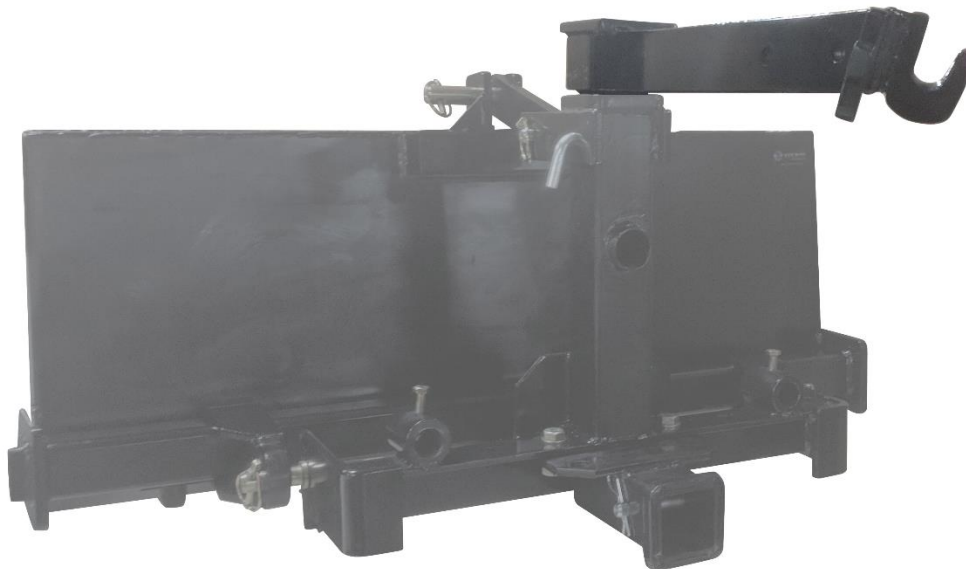

WWW.PALLETFORKS.COM
TITAN
ATTACHMENTS

OWNER'S MANUAL

MPN(s): BOOMTRANSFRM

SKU(s): 193253

UPC(s): 719318366561

PARTS DIAGRAM

KEY	DESCRIPTION	QTY
(1)	BOOM ARM	x1
(2)	110MM RECEIVER HITCH PIN	x1
(3)	B-SHAPE PIN	x1
(4)	BASE TRNSFRM (NOT SUPPLIED)	x1