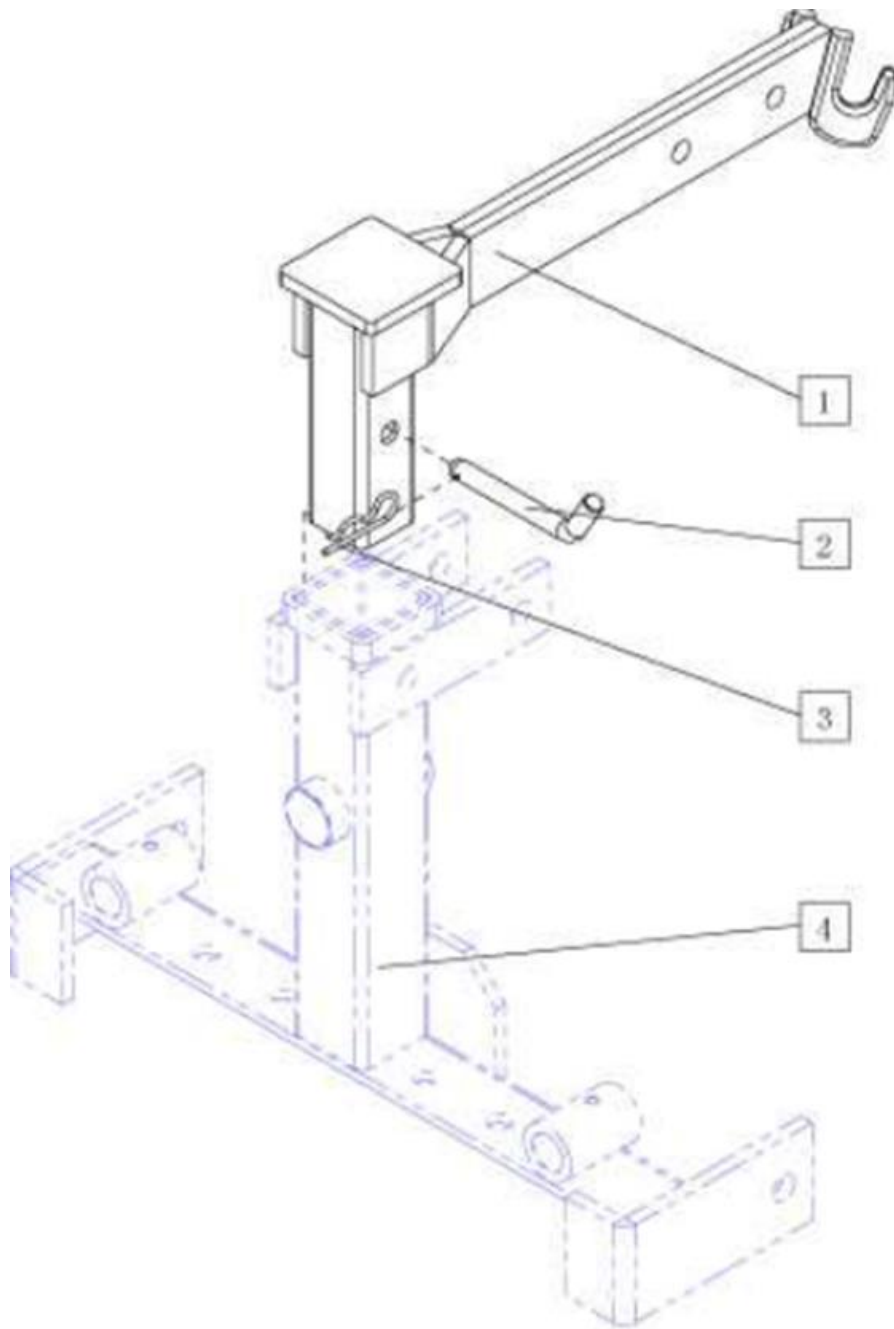

WWW.PALLETFORKS.COM
TITAN
ATTACHMENTS

OWNER'S MANUAL

MPN(s): BOOMTRANSFRM

SKU(s): 193253

UPC(s): 719318366561

PARTS DIAGRAM

KEY	DESCRIPTION	QTY
(1)	BOOM ARM	x1
(2)	110MM RECEIVER HITCH PIN	x1
(3)	B-SHAPE PIN	x1
(4)	BASE TRNSFRM (NOT SUPPLIED)	x1