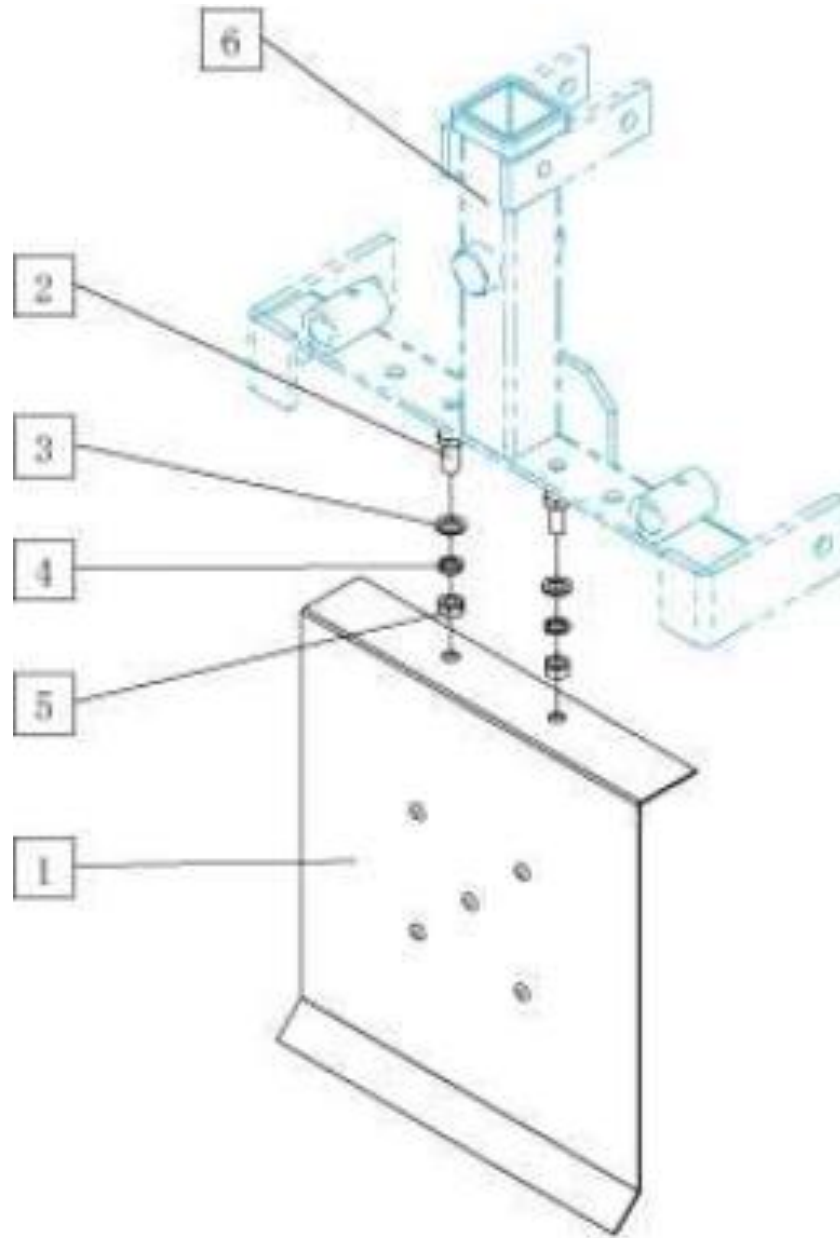

WWW.PALLETFORKS.COM
TITAN
ATTACHMENTS

OWNER'S MANUAL

MPN(s): SKIDTRANSFRM

SKU(s): 193255

UPC(s): 719318366554

PARTS DIAGRAM

KEY	DESCRIPTION	QTY
(1)	SKID PLATE	x1
(2)	M16x35 HEX BOLT	x2
(3)	16 FLAT WASHER	x2
(4)	16 SPRING WASHER	x2
(5)	M16 HEX NUT	x2
(6)	BASETRNSFRM (NOT SUPPLIED)	N/A