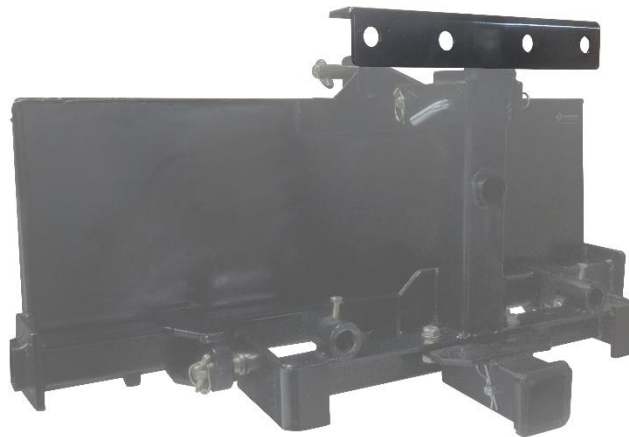

WWW.PALLETFORKS.COM
TITAN
ATTACHMENTS

OWNER'S MANUAL

MPN(s): TREETRNSFRM

SKU(s): 193256

UPC(s): 719318366578

PARTS DIAGRAM

| KEY | DESCRIPTION | QTY |
|-----|----------------------------|-----|
| (1) | CHAIN TREE | x1 |
| (2) | 110MM RECEIVER HITCH PIN | x1 |
| (3) | B-SHAPE PIN | x1 |
| (4) | BASETRNSFRM (NOT SUPPLIED) | x1 |