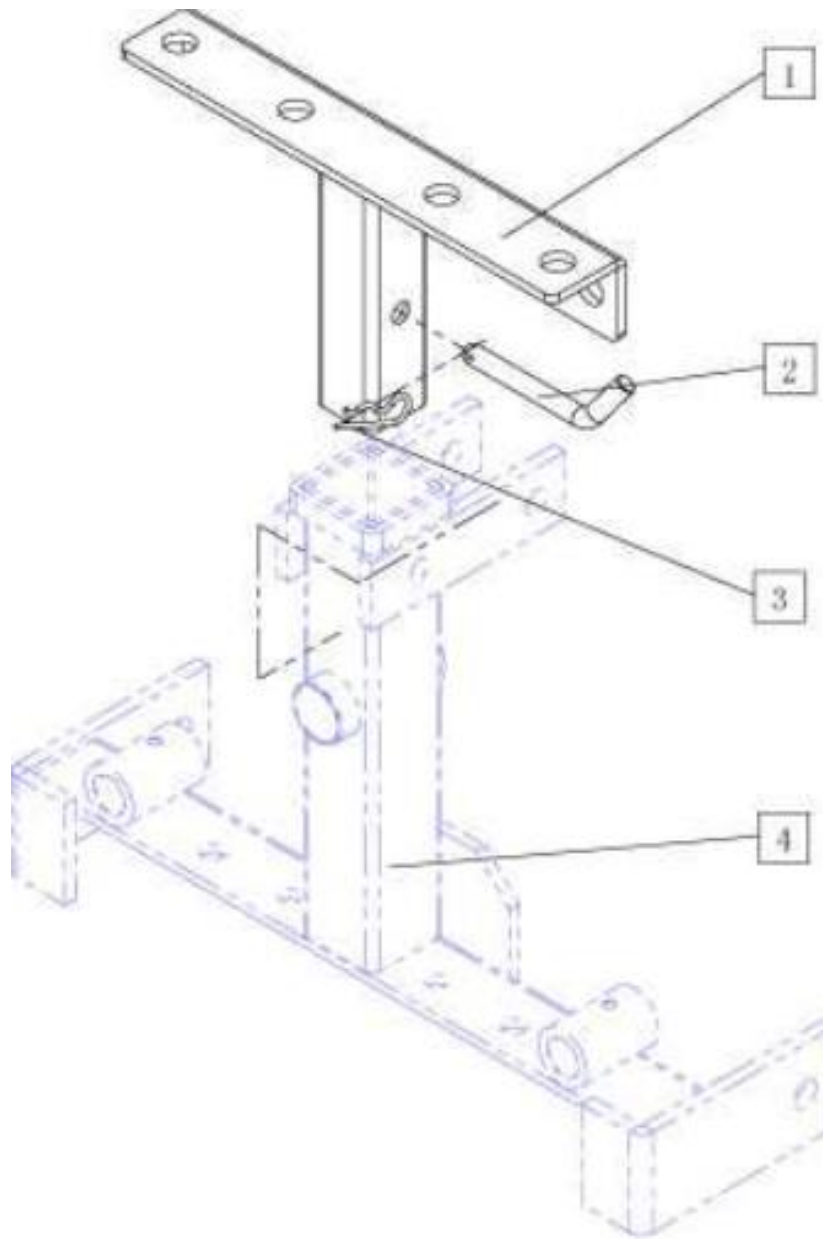

WWW.PALLETFORKS.COM
TITAN
ATTACHMENTS

OWNER'S MANUAL

MPN(s): TREETRNSFRM

SKU(s): 193256

UPC(s): 719318366578

PARTS DIAGRAM

| KEY | DESCRIPTION | QTY |
|-----|----------------------------|-----|
| (1) | CHAIN TREE | x1 |
| (2) | 110MM RECEIVER HITCH PIN | x1 |
| (3) | B-SHAPE PIN | x1 |
| (4) | BASETRNSFRM (NOT SUPPLIED) | x1 |

*This concludes the assembly
of your product.*

*Make sure to tighten all nut-
and-bolt combinations
before use.*

Enjoy!

NEED HELP?

CONTACT US FIRST.

1 (800) 605-8241

info@titandistributorsinc.com / www.palletforks.com