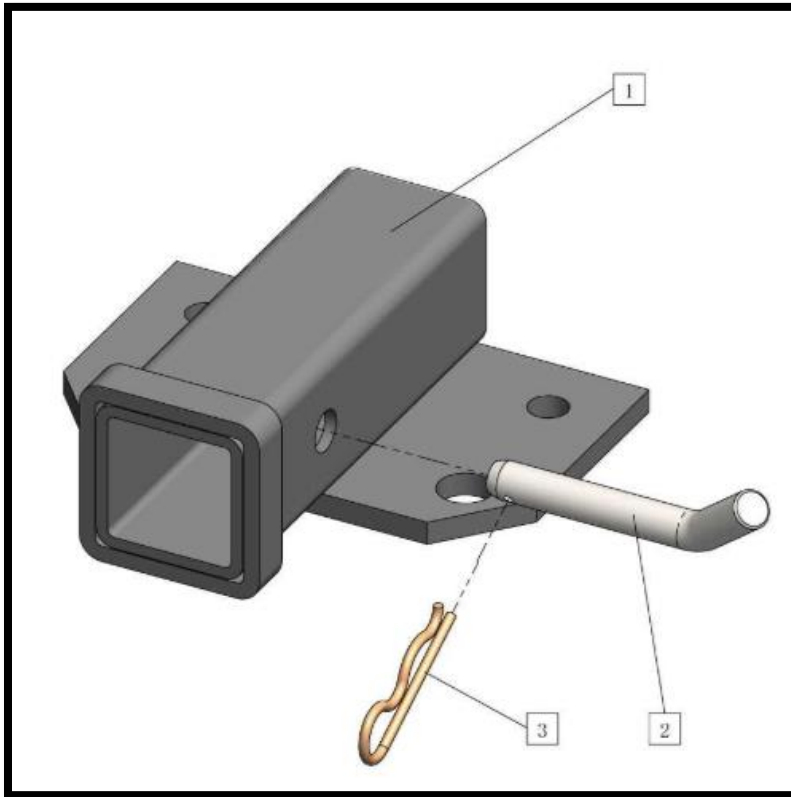

WWW.PALLETFORKS.COM
TITAN
ATTACHMENTS

OWNER'S MANUAL

MPN(s): BORH

SKU(s): 193257

UPC(s): 719318384992

PARTS DIAGRAM

KEY	DESCRIPTION	QTY
(1)	RECEIVER HITCH	x1
(2)	MAIN PIN	x1
(3)	COTTER PIN	x1

NEED HELP?