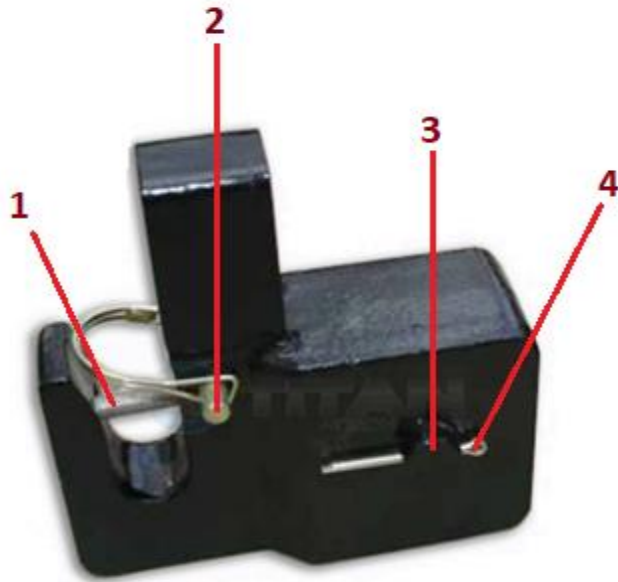

WWW.PALLETFORKS.COM
TITAN
ATTACHMENTS

OWNER'S MANUAL

MPN: QH

SKU: 194200

UPC: 765857423951

PARTS DIAGRAM

KEY #	DESCRIPTION	QTY
(1)	BOLT	x1
(2)	LOCK PIN	x1
(3)	PIN	x1
(4)	COTTER PIN	x1

NEED HELP?