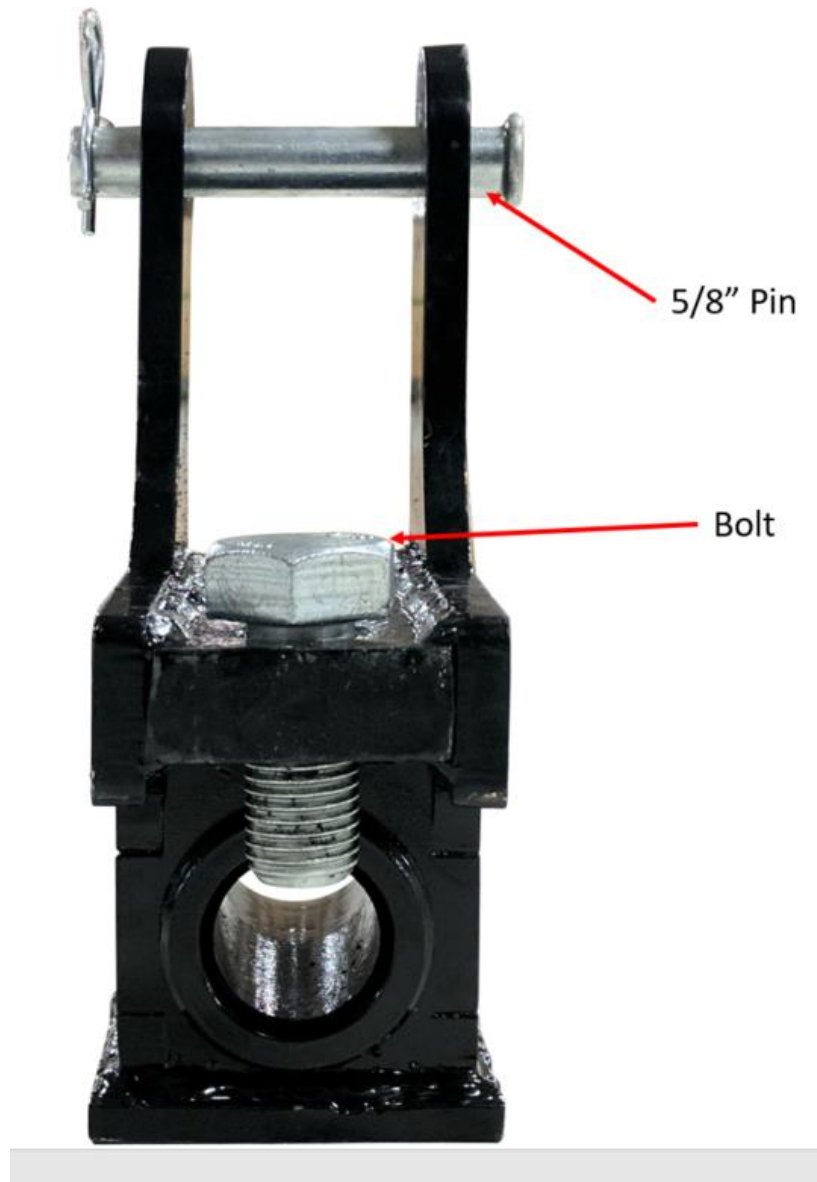

TITAN

ATTACHMENTS

Quick Hitch Hay Spear – QHC2

Owner's Manual

NEED HELP?
CONTACT US FIRST

1(800)-605-8241

info@titandistributorsinc.com/ www.palletforks.com
Business hours: Monday - Friday • 8am - 5pm Central