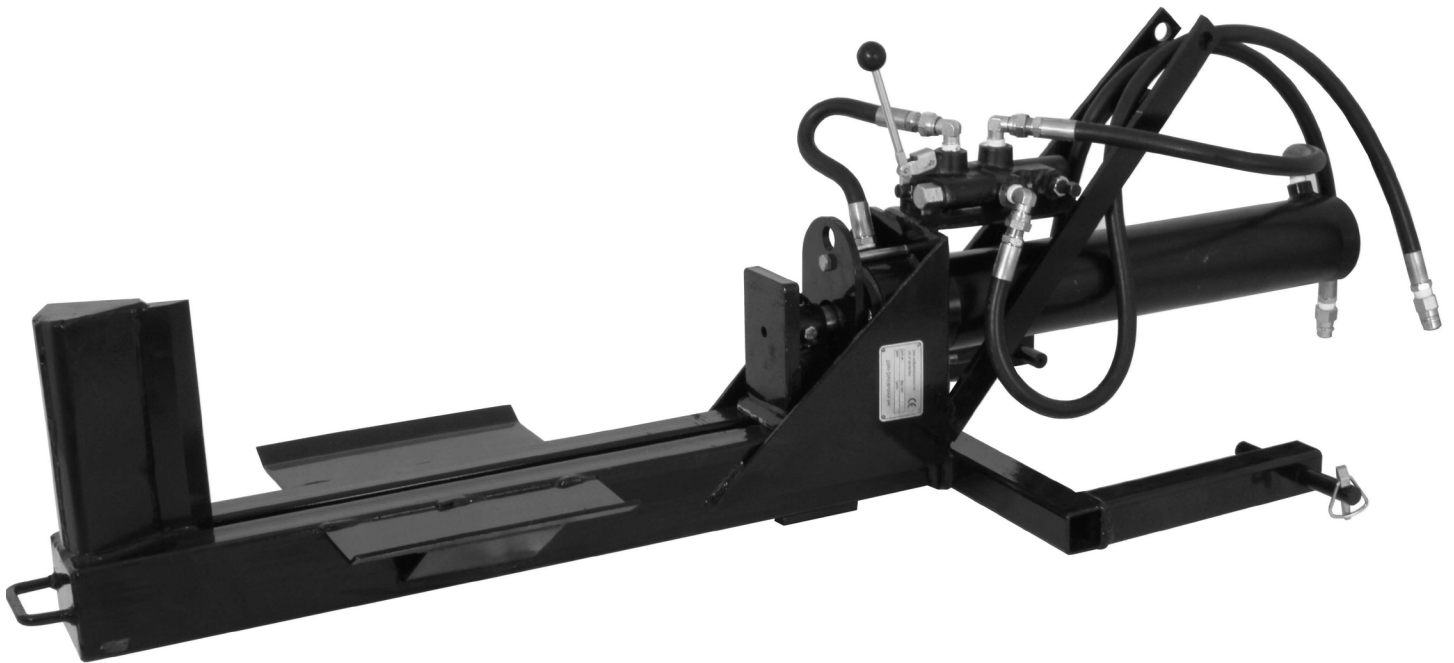

# TITAN

ATTACHMENTS

## LSWX310

3 Point Log Splitter

MPN: LSWX310  
SKU: 198331  
UPC: 737069524917

DIAGRAM NO.	PART NUMBER	DESCRIPTION	QTY
1	P-198331-1	Cylinder, 4 x 24 x 1-1/2	1
2	P-198331-2	Weldment, Lower 3pt Bolt-on	1
3	P-198331-3	Plate, Cylinder Retaining (Bolt)	1
4	P-198331-4	Assembly, Push Block	1
5	P-198331-5	Elbow 90 MP x FPX 0808	1
6	P-198331-6	FP08 x Pioneer Coupler	2
7	P-198331-7	1/2 Hose MP08 x MP08 x 16"	1
8	P-198331-8	1/2 Hose MP08 x MP08 x 24"	1
9	P-198331-9	1/2 Hose MP08 x MP08 x 48"	2
10	P-198331-10	Hex Bolt 1/2NC x 3-1/2	2
11	P-198331-11	Hex Bolt 1/2NC x 5-1/2	3
12	P-198331-12	Hex Lock Nut 1/2NC	3
13	P-198331-13	Hex Lock Nut 1/2NC	2
14	P-198331-14	Main Frame	1