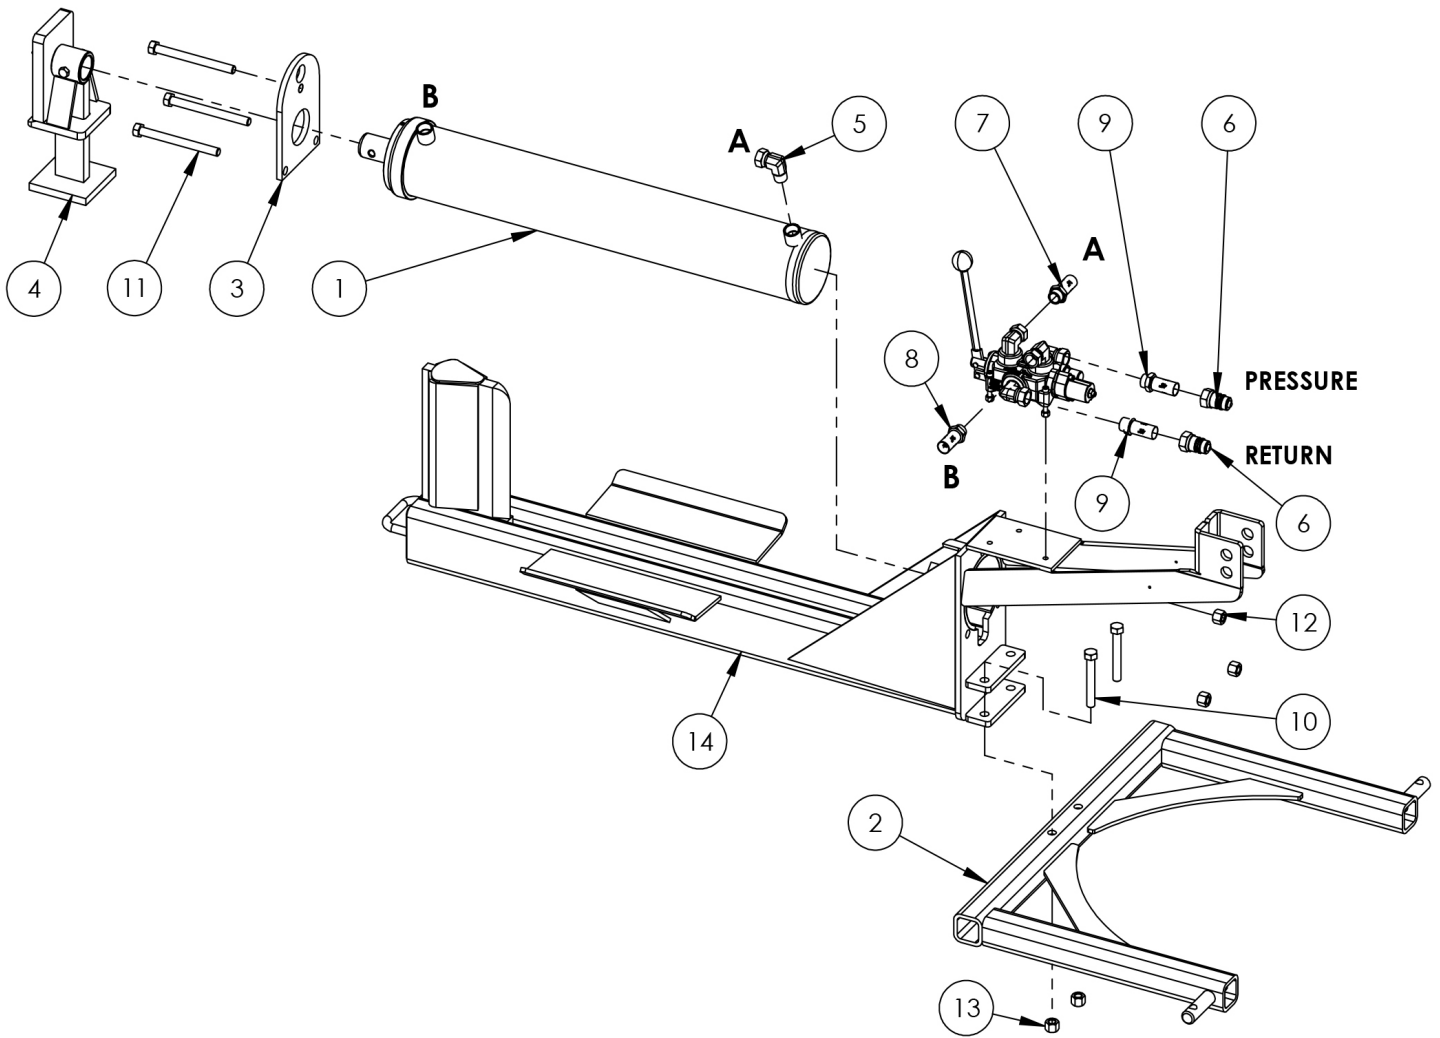

## LSWX310

3 Point Log Splitter

MPN: LSWX310  
SKU: 198331  
UPC: 737069524917

DIAGRAM NO.	PART NUMBER	DESCRIPTION	QTY
1	P-198331-1	Cylinder, 4 x 24 x 1-1/2	1
2	P-198331-2	Weldment, Lower 3pt Bolt-on	1
3	P-198331-3	Plate, Cylinder Retaining (Bolt)	1
4	P-198331-4	Assembly, Push Block	1
5	P-198331-5	Elbow 90 MP x FPX 0808	1
6	P-198331-6	FP08 x Pioneer Coupler	2
7	P-198331-7	1/2 Hose MP08 x MP08 x 16"	1
8	P-198331-8	1/2 Hose MP08 x MP08 x 24"	1
9	P-198331-9	1/2 Hose MP08 x MP08 x 48"	2
10	P-198331-10	Hex Bolt 1/2NC x 3-1/2	2
11	P-198331-11	Hex Bolt 1/2NC x 5-1/2	3
12	P-198331-12	Hex Lock Nut 1/2NC	3
13	P-198331-13	Hex Lock Nut 1/2NC	2
14	P-198331-14	Main Frame	1