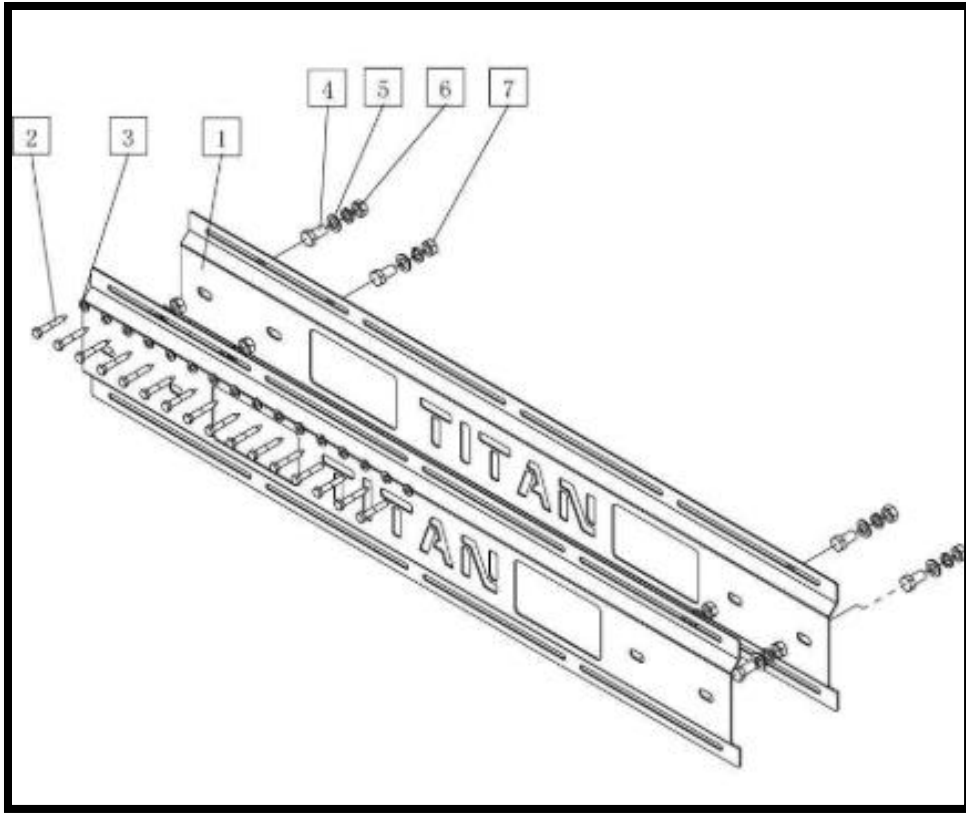

MPN: RCKSTRINGR

Parts Diagram

KEY #	DESCRIPTION	QTY
(1)	MAIN MOUNTING PLATE	x2
(2)	M10x65 LAG BOLT	x16
(3)	M10 FLAT WASHER	x16
(4)	M16x30 HEX BOLT	x8
(5)	M16 FLAT WASHER	x8
(6)	M16 SPRING WASHER	x8
(7)	M16 HEX NUT	x8