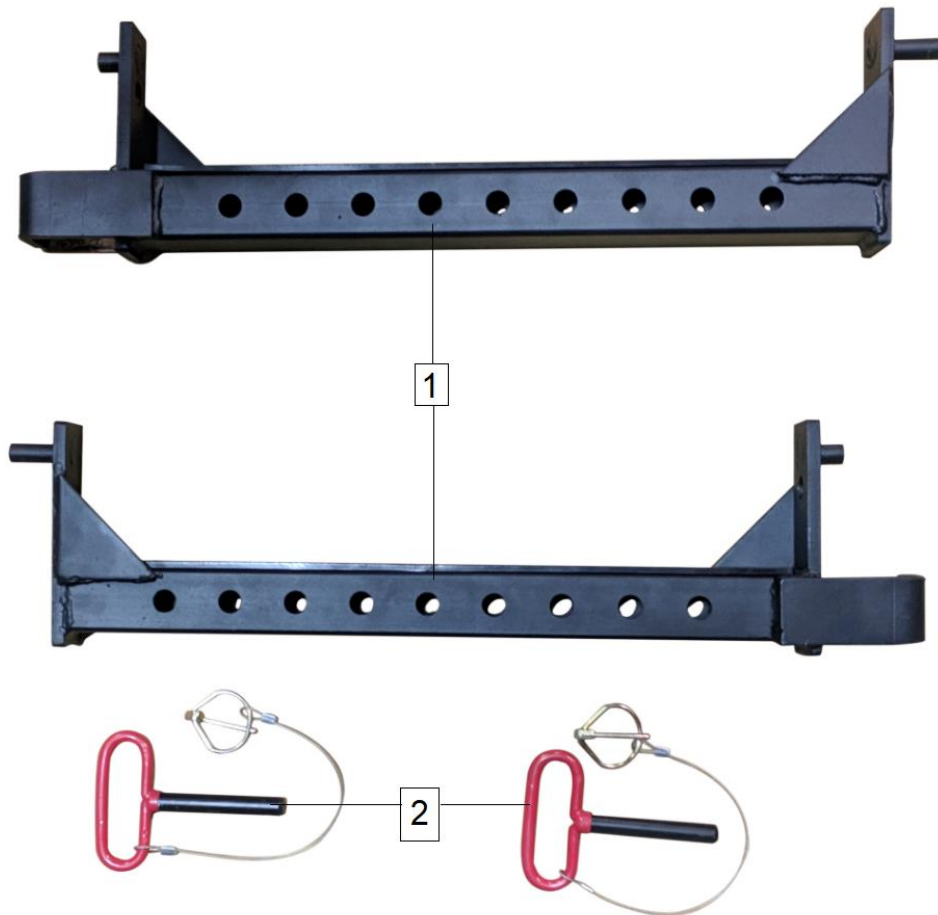

**FLIP DOWN SAFETY BARS FOR 24" DEEP X-2
POWER RACKS**

X2FDWNST24

Parts Diagram

PARTS & HARDWARE LIST		
KEY #	DESCRIPTION	QTY
(1)	FLIP DOWN SAFETY ARM	x2
(2)	QUICK PIN	x2

NEED HELP?

CONTACT US FIRST.

1 (800) 605-8241