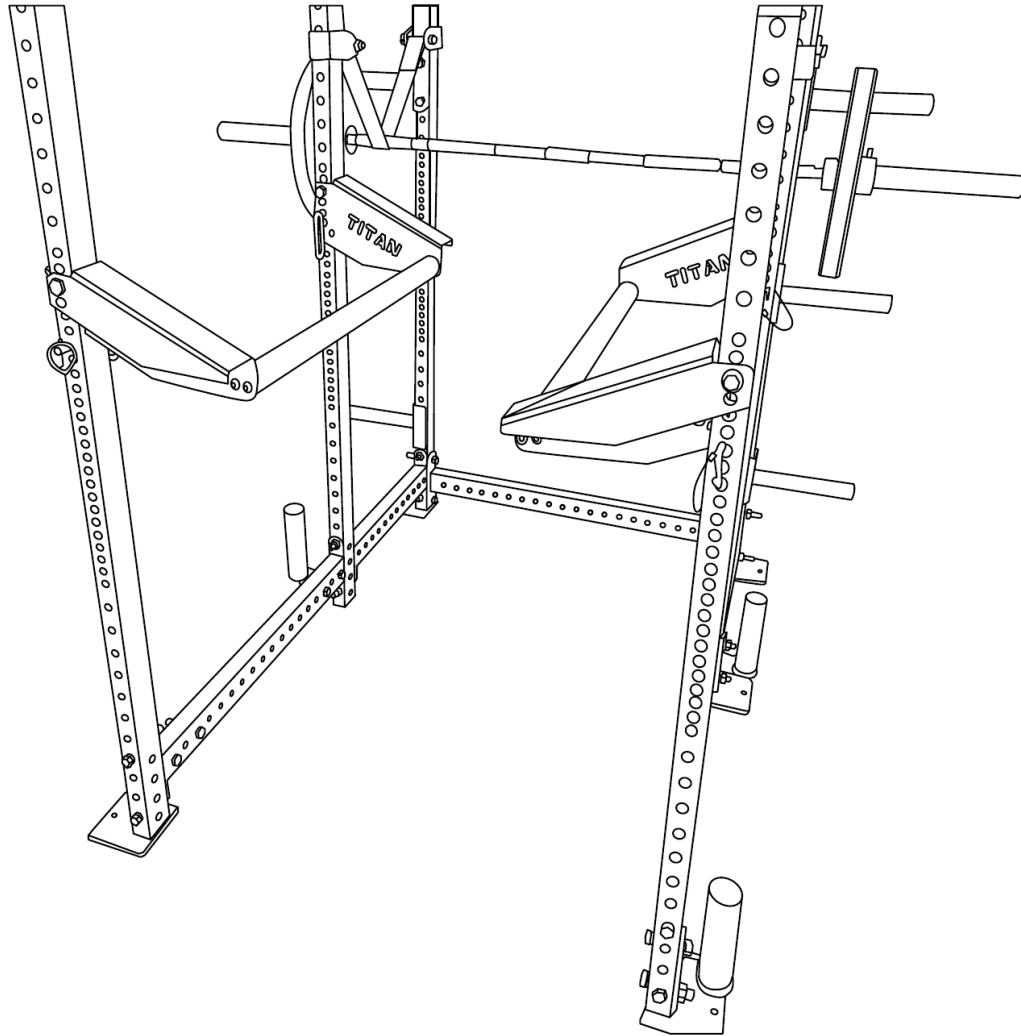

## Parallel bars for 24" T3 Power Rack Owner's Manual

**MPN:** 24T3PARBARS  
**SKU:** 400446  
**UPC:** 719318364284

Titan Distributors Inc.  
141 Eastley St. Ste. 113  
Collierville, TN 38017

 1 800-605-8241

### 1. **Attach mounting brackets (2) to parallel bars (3):**

Attach the one mounting bracket (2) to the end of a parallel bar (3) using two M12x25 button bolts (5) through the two holes in the tapered end of the mounting bracket (2) facing away from the flush side of the mounting bracket (2). Tighten the two M12x25 button bolts (5) until tight. Attach the second mounting bracket (2) to the other end of the parallel bar (3) in the same orientation as the first mounting bracket (2). Repeat these steps to assemble the second parallel bar.

### 2. **Attach assembled parallel bars to your power rack:**

Using one M16x110 hex bolt (4) through one of the two holes on the side of the mounting bracket (2) that does not have a logo, attach the mounting bracket (2) to one of the uprights of your power rack. Repeat through the opposite mounting bracket to secure the parallel bar to the rack. Using one lock pin (1) through one of the lowest holes on the bracket, mount the parallel bar assembly to the rack. Use a second lock pin to hold the opposite side of the parallel bar assembly in place. Repeat to mount the second parallel bar assembly to the other side of your rack.

### 3. **Adjust parallel bar spacing:**

Remove the lock pins (1) from the parallel bar assembly and adjust until another hole in the mounting bracket (2) aligns with the hole on the power rack. Insert lock pins (1) to secure position. This will change the spacing between the parallel bars.