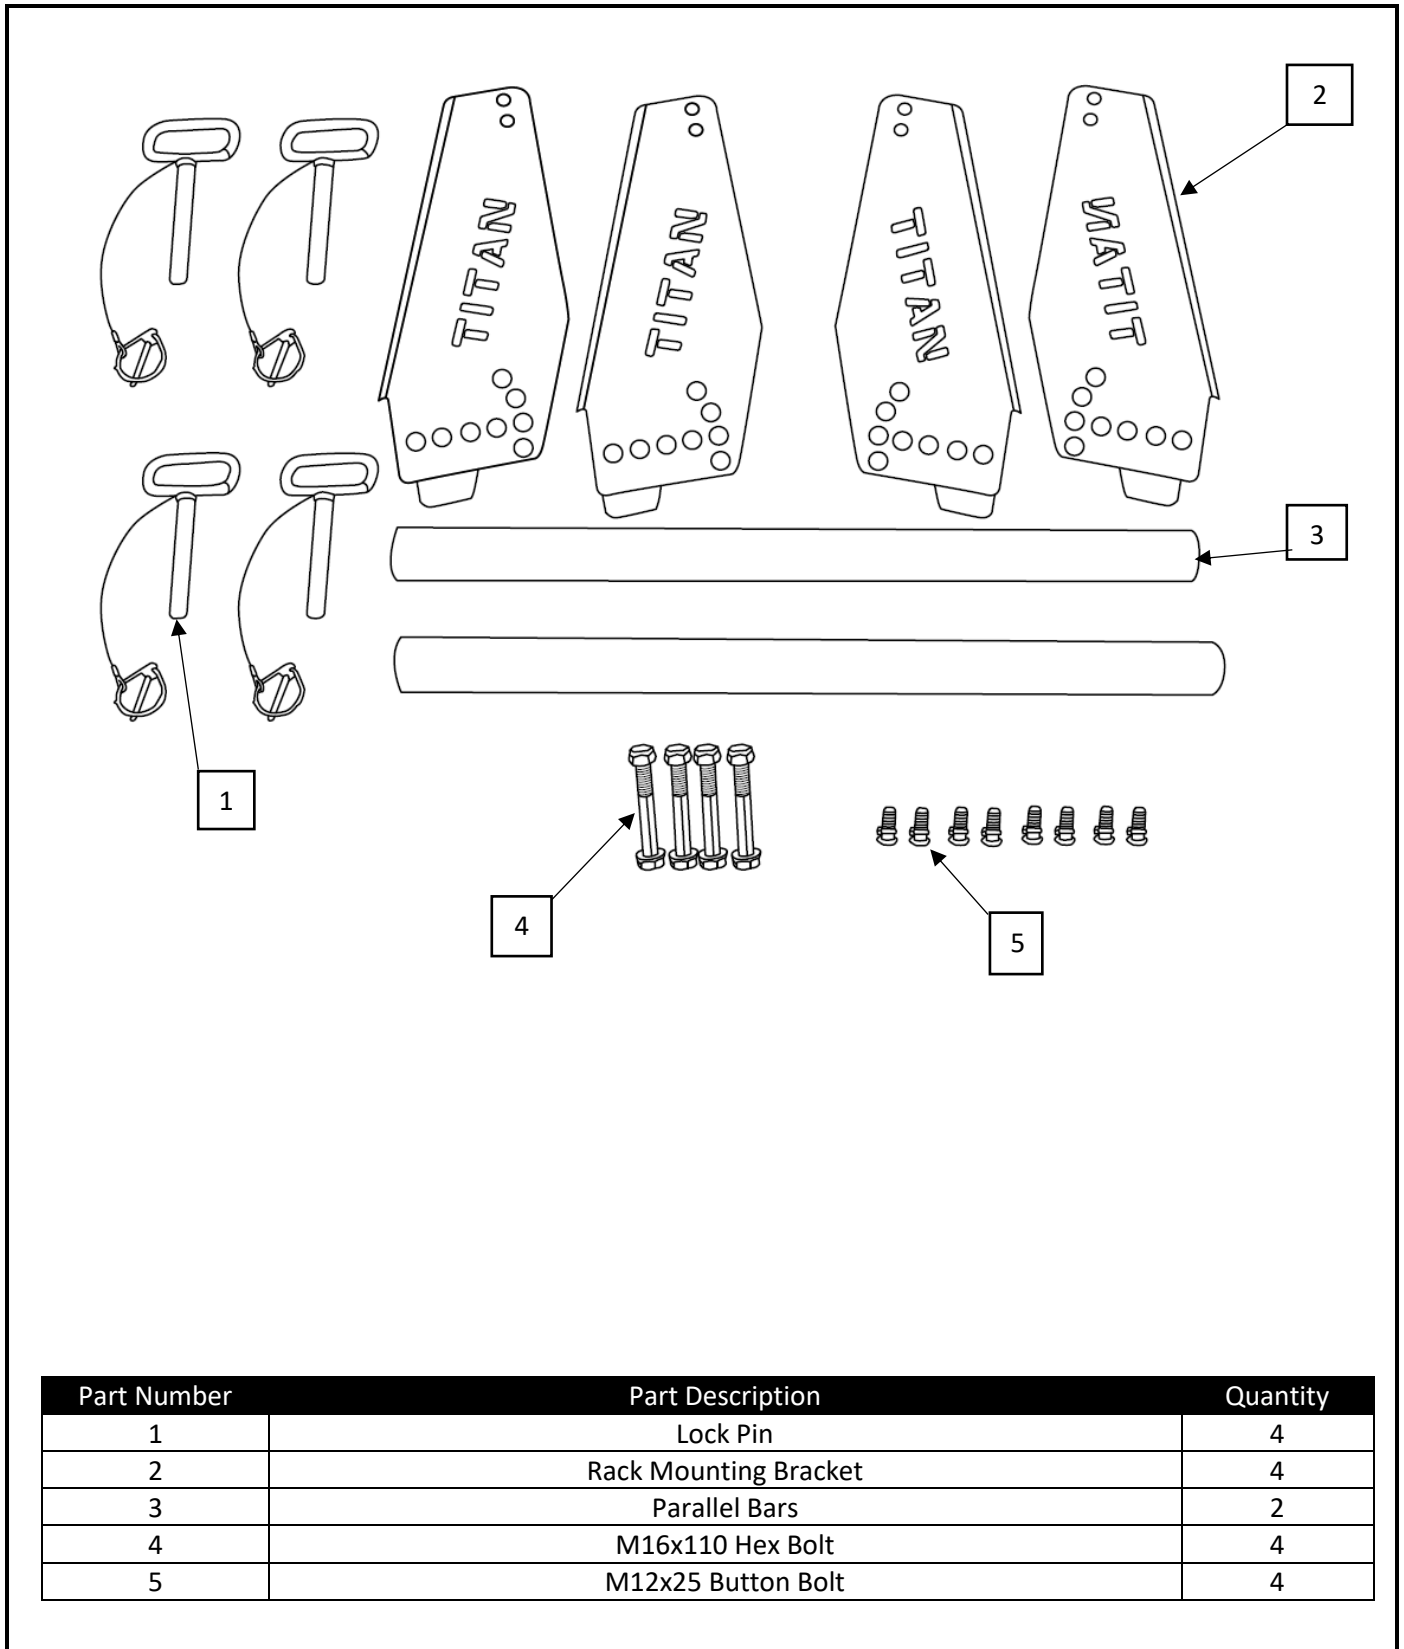

Parts Diagram