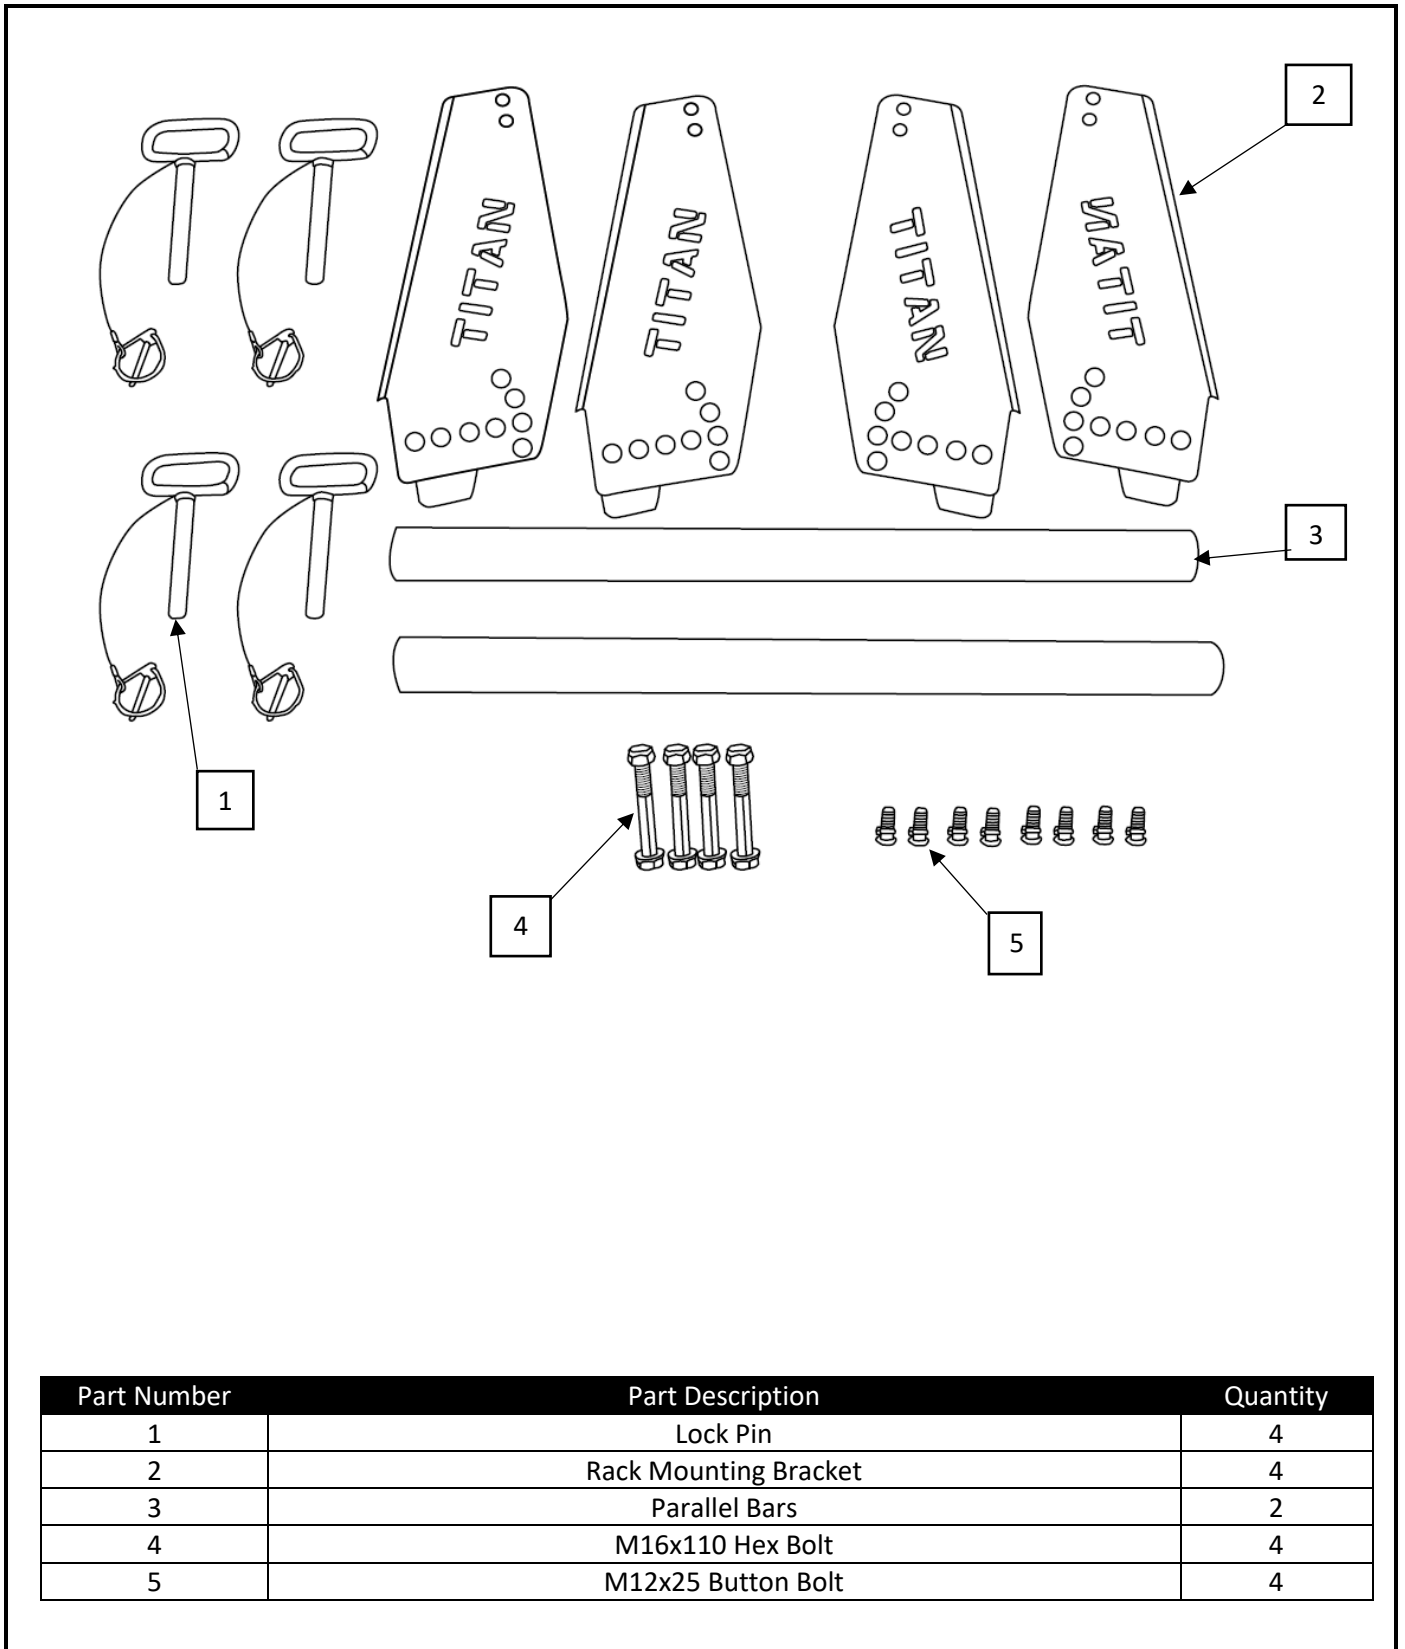

 team@titan.fitness

 www.titan.fitness

ASSEMBLY INSTRUCTION

1. **Attach mounting brackets (2) to parallel bars (3):**

Attach the one mounting bracket (2) to the end of a parallel bar (3) using two M12x25 button bolts (5) through the two holes in the tapered end of the mounting bracket (2) facing away from the flush side of the mounting bracket (2). Tighten the two M12x25 button bolts (5) until tight. Attach the second mounting bracket (2) to the other end of the parallel bar (3) in the same orientation as the first mounting bracket (2). Repeat these steps to assemble the second parallel bar.

2. **Attach assembled parallel bars to your power rack:**

Using one M16x110 hex bolt (4) through one of the two holes on the side of the mounting bracket (2) that does not have a logo, attach the mounting bracket (2) to one of the uprights of your power rack. Repeat through the opposite mounting bracket to secure the parallel bar to the rack. Using one lock pin (1) through one of the lowest holes on the bracket, mount the parallel bar assembly to the rack. Use a second lock pin to hold the opposite side of the parallel bar assembly in place. Repeat to mount the second parallel bar assembly to the other side of your rack.

3. **Adjust parallel bar spacing:**

Remove the lock pins (1) from the parallel bar assembly and adjust until another hole in the mounting bracket (2) aligns with the hole on the power rack. Insert lock pins (1) to secure position. This will change the spacing between the parallel bars.

Parts Diagram

Part Number	Part Description	Quantity
1	Lock Pin	4
2	Rack Mounting Bracket	4
3	Parallel Bars	2
4	M16x110 Hex Bolt	4
5	M12x25 Button Bolt	4

NEED HELP?

CONTACT US FIRST

1(800)-605-8241

team@titan.fitness / www.titan.fitness