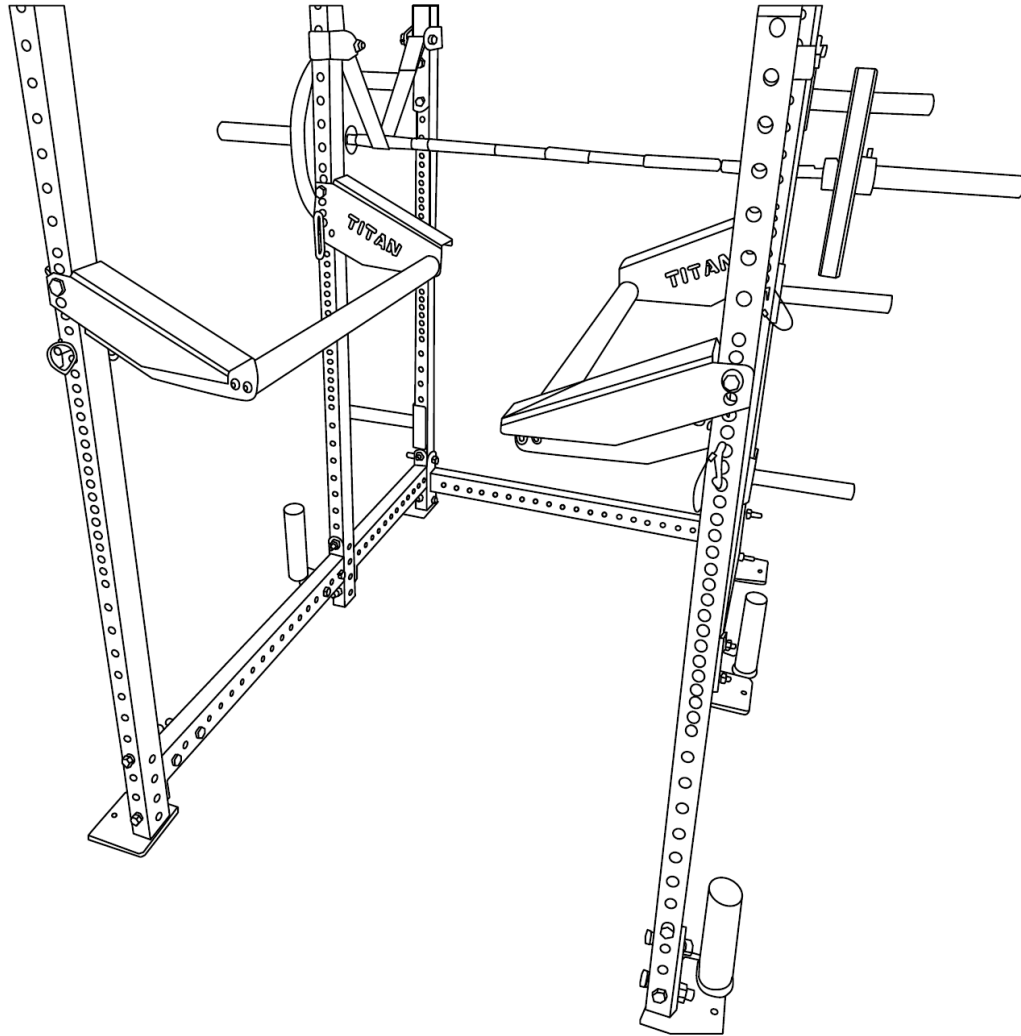

TITAN FITNESS

Parallel bars for 30" X3 Power Rack

Owner's Manual

MPN: 30X3PARBARS

SKU: 400447

UPC: 719318364291

Titan Distributors Inc.
141 Eastley St. Ste. 113
Collierville, TN 38017

1 800-605-8241

team@titan.fitness

www.titan.fitness