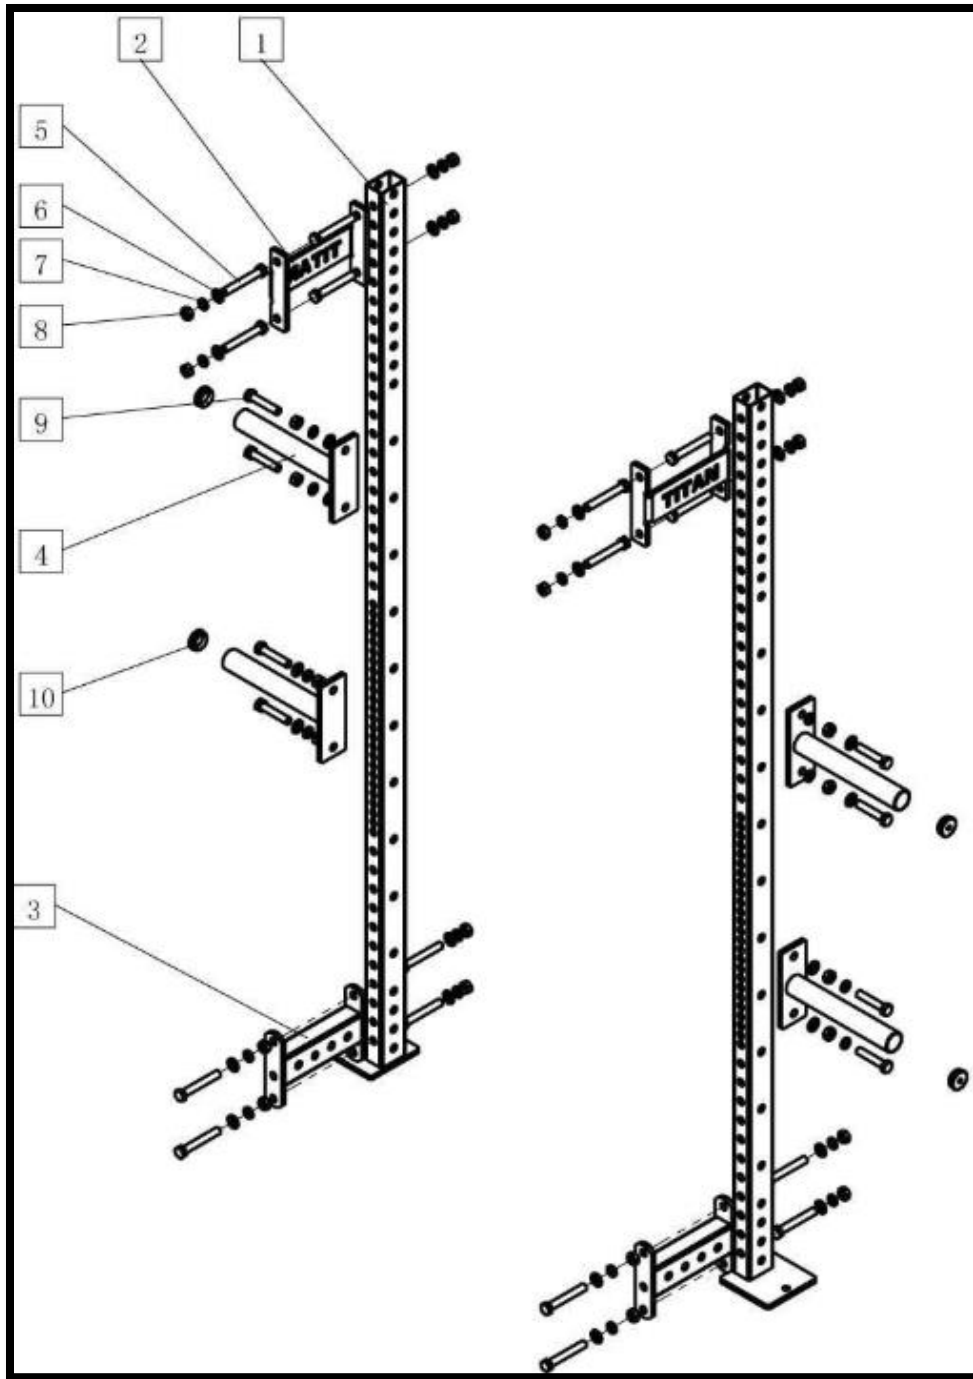

MPN: 10T3EXT

Parts Diagram

KEY #	DESCRIPTION	QTY
(1)	UPRIGHT POST	x2
(2)	SIDE BRACE PLATE - TOP	x2
(3)	SIDE BRACE TUBE - BOTTOM	x2
(4)	WEIGHT HOLDER	x4
(5)	M16x110 HEX BOLT	x16

KEY #	DESCRIPTION	QTY
(6)	M16 FLAT WASHER	x24
(7)	M16 SPRING WASHER	x24
(8)	M16 HEX NUT	x24
(9)	M16x80 HEX BOLT	x8
(10)	TUBE END CAP	x4