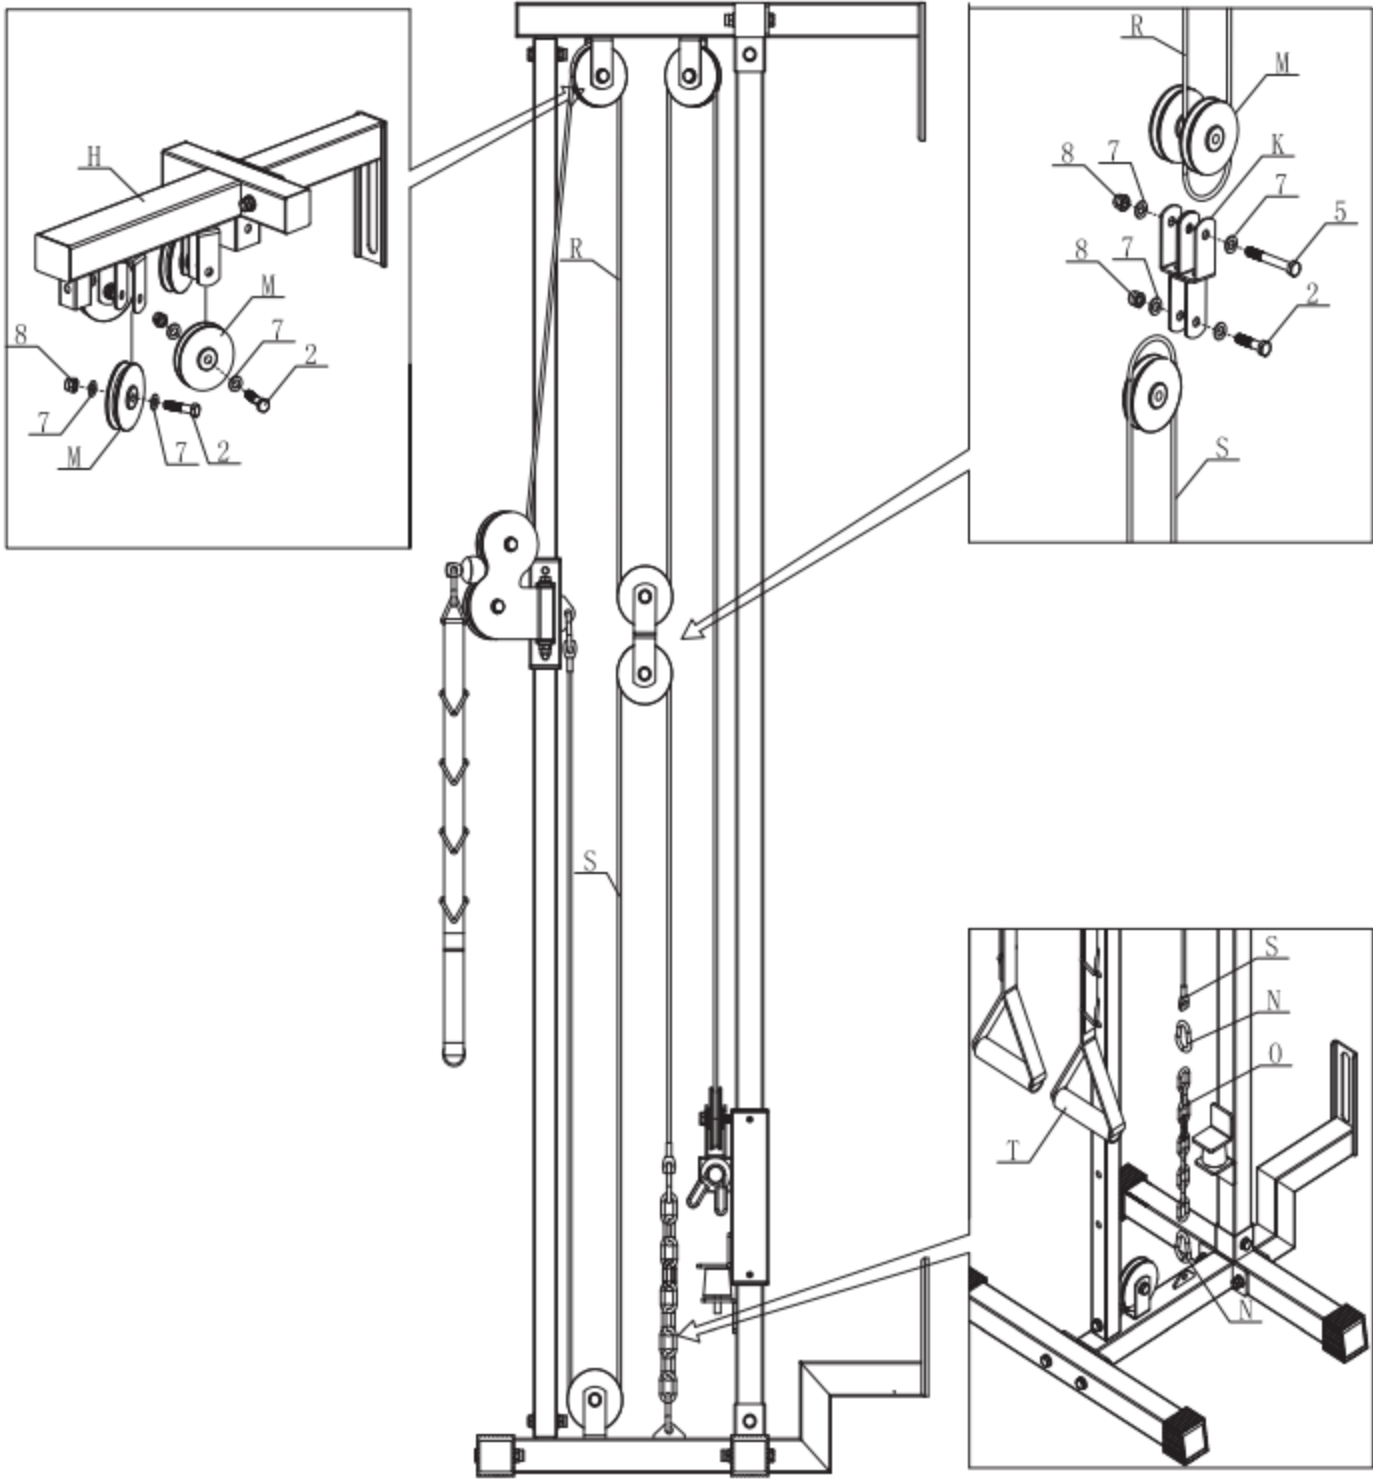

TITAN
FITNESS

OWNER'S MANUAL

MPN(s): TLLPULTWRv3

SKU(s): 400810

UPC(s): 840009203756

PARTS DIAGRAM / EXPLODED VIEW

PARTS LIST

A 1PC 	B 1PC 	C 1PC 	D 1PC 
E 1PC 	F 1PC 	G 1PC 	H 1PC 
I 1PC 	J 1PC 	K 1PC 	L 2PCS 
M 13PCS 	N 5PCS 	O 1PC 	P 1PC 
Q 2PCS 	R 1PC 	S 1PC 	T 2PCS 
U 1PC 			

HARDWARE LIST

1 BOLT(M10*20)  4PCS	2 BOLT(M10*40)  11PCS	3 BOLT(M10*50)  2PCS	4 BOLT(M10*70)  6PCS
5 BOLT(M10*75)  1PC	6 BOLT(M12*100)  2PCS	7 WASHER(M10)  44PCS	8 NYLON NUT(M10)  20PCS

ASSEMBLY INSTRUCTIONS

STEP 1.

STEP 2.

STEP 3.

STEP 4.

STEP 5.

STEP 6.

Attention: make sure all the cables put in the groove of pulley before use!

*This concludes the TLLPULTWRv3 Owner's Manual.
If applicable to your product, make sure to tighten all nut-and-bolt
combinations before use.*