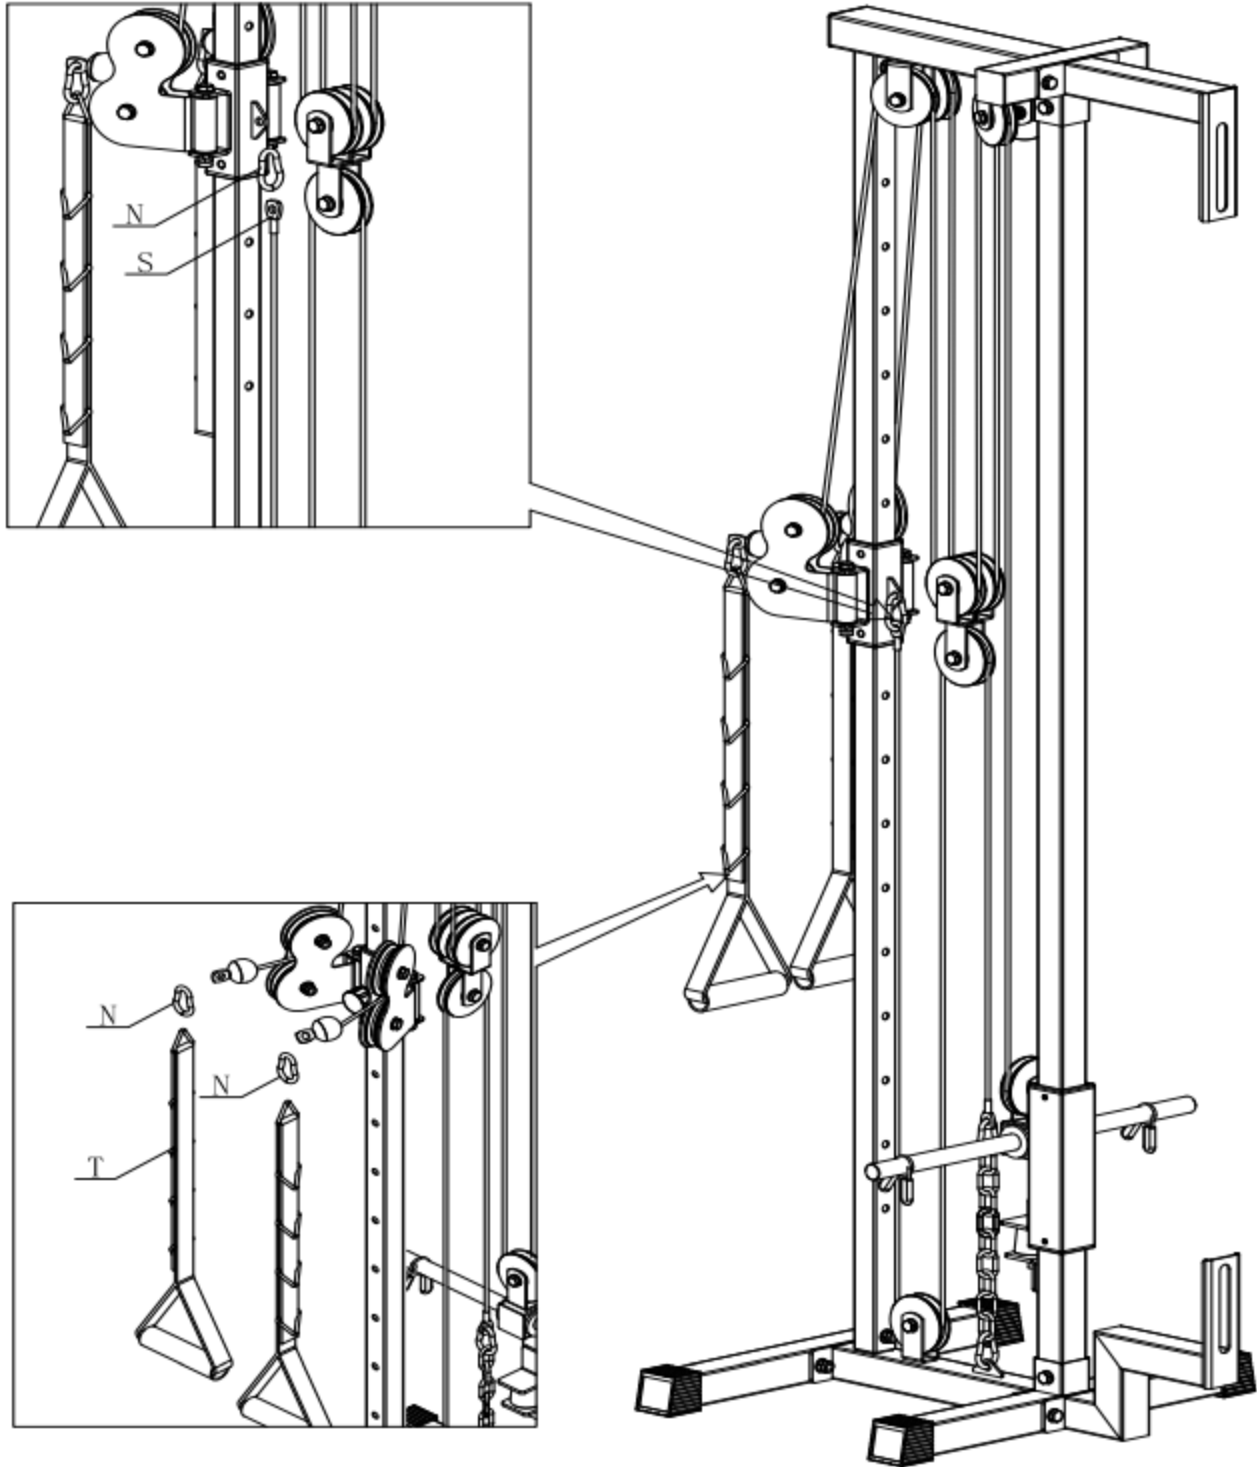

TITAN
FITNESS

OWNER'S MANUAL

MPN(s): TLLPULTWRv3

SKU(s): 400810

UPC(s): 840009203756

PARTS DIAGRAM / EXPLODED VIEW

PARTS LIST

A 1PC 	B 1PC 	C 1PC 	D 1PC 
E 1PC 	F 1PC 	G 1PC 	H 1PC 
I 1PC 	J 1PC 	K 1PC 	L 2PCS 
M 13PCS 	N 5PCS 	O 1PC 	P 1PC 
Q 2PCS 	R 1PC 	S 1PC 	T 2PCS 
U 1PC 			

HARDWARE LIST

1 BOLT(M10*20)  4PCS	2 BOLT(M10*40)  11PCS	3 BOLT(M10*50)  2PCS	4 BOLT(M10*70)  6PCS
5 BOLT(M10*75)  1PC	6 BOLT(M12*100)  2PCS	7 WASHER(M10)  44PCS	8 NYLON NUT(M10)  20PCS

ASSEMBLY INSTRUCTIONS

STEP 1.

STEP 2.

STEP 3.

STEP 4.

STEP 5.

STEP 6.

Attention: make sure all the cables put in the groove of pulley before use!

*This concludes the TLLPULTWRv3 Owner's Manual.
If applicable to your product, make sure to tighten all nut-and-bolt
combinations before use.*