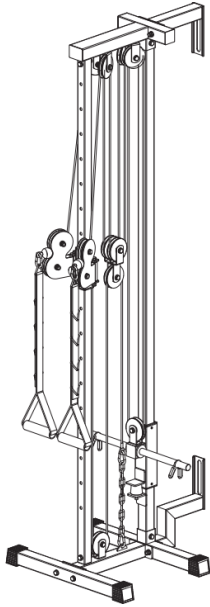

TITAN
FITNESS

OWNER'S MANUAL

MPN(s): TLLPULTWRv3

SKU(s): 400810

UPC(s): 840009203756

PARTS DIAGRAM / EXPLODED VIEW

PARTS LIST

A 1PC 	B 1PC 	C 1PC 	D 1PC 
E 1PC 	F 1PC 	G 1PC 	H 1PC 
I 1PC 	J 1PC 	K 1PC 	L 2PCS 
M 13PCS 	N 5PCS 	O 1PC 	P 1PC 
Q 2PCS 	R 1PC 	S 1PC 	T 2PCS 
U 1PC 			

HARDWARE LIST

1 BOLT(M10*20)  4PCS	2 BOLT(M10*40)  11PCS	3 BOLT(M10*50)  2PCS	4 BOLT(M10*70)  6PCS
5 BOLT(M10*75)  1PC	6 BOLT(M12*100)  2PCS	7 WASHER(M10)  44PCS	8 NYLON NUT(M10)  20PCS

ASSEMBLY INSTRUCTIONS

STEP 1.

STEP 2.

STEP 3.

STEP 4.

STEP 5.

STEP 6.

Attention: make sure all the cables put in the groove of pulley before use!

*This concludes the TLLPULTWRv3 Owner's Manual.
If applicable to your product, make sure to tighten all nut-and-bolt
combinations before use.*