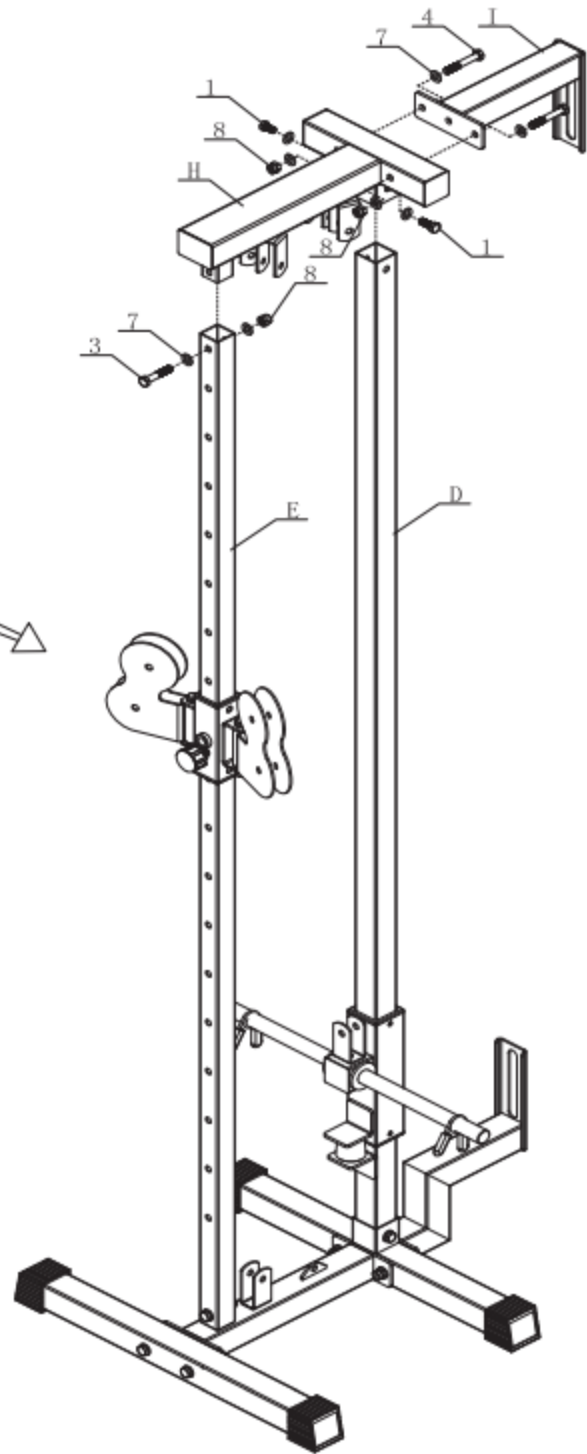

TITAN
FITNESS

OWNER'S MANUAL

MPN(s): TLLPULTWRv3

SKU(s): 400810

UPC(s): 840009203756

PARTS DIAGRAM / EXPLODED VIEW

PARTS LIST

A 1PC 	B 1PC 	C 1PC 	D 1PC 
E 1PC 	F 1PC 	G 1PC 	H 1PC 
I 1PC 	J 1PC 	K 1PC 	L 2PCS 
M 13PCS 	N 5PCS 	O 1PC 	P 1PC 
Q 2PCS 	R 1PC 	S 1PC 	T 2PCS 
U 1PC 			

HARDWARE LIST

1 BOLT(M10*20)  4PCS	2 BOLT(M10*40)  11PCS	3 BOLT(M10*50)  2PCS	4 BOLT(M10*70)  6PCS
5 BOLT(M10*75)  1PC	6 BOLT(M12*100)  2PCS	7 WASHER(M10)  44PCS	8 NYLON NUT(M10)  20PCS

ASSEMBLY INSTRUCTIONS

STEP 1.

STEP 2.

STEP 3.

STEP 4.

STEP 5.

STEP 6.

Attention: make sure all the cables put in the groove of pulley before use!

*This concludes the TLLPULTWRv3 Owner's Manual.
If applicable to your product, make sure to tighten all nut-and-bolt
combinations before use.*