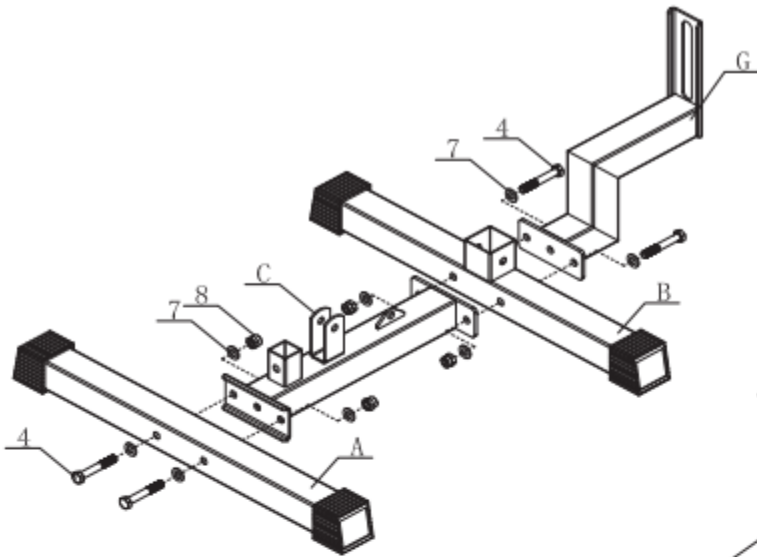

TITAN
FITNESS

OWNER'S MANUAL

MPN(s): TLLPULTWRv3

SKU(s): 400810

UPC(s): 840009203756

PARTS DIAGRAM / EXPLODED VIEW

PARTS LIST

A 1PC 	B 1PC 	C 1PC 	D 1PC 
E 1PC 	F 1PC 	G 1PC 	H 1PC 
I 1PC 	J 1PC 	K 1PC 	L 2PCS 
M 13PCS 	N 5PCS 	O 1PC 	P 1PC 
Q 2PCS 	R 1PC 	S 1PC 	T 2PCS 
U 1PC 			

HARDWARE LIST

1 BOLT(M10*20)  4PCS	2 BOLT(M10*40)  11PCS	3 BOLT(M10*50)  2PCS	4 BOLT(M10*70)  6PCS
5 BOLT(M10*75)  1PC	6 BOLT(M12*100)  2PCS	7 WASHER(M10)  44PCS	8 NYLON NUT(M10)  20PCS

ASSEMBLY INSTRUCTIONS

STEP 1.

STEP 2.

STEP 3.

STEP 4.

STEP 5.

STEP 6.

Attention: make sure all the cables put in the groove of pulley before use!

*This concludes the TLLPULTWRv3 Owner's Manual.
If applicable to your product, make sure to tighten all nut-and-bolt
combinations before use.*