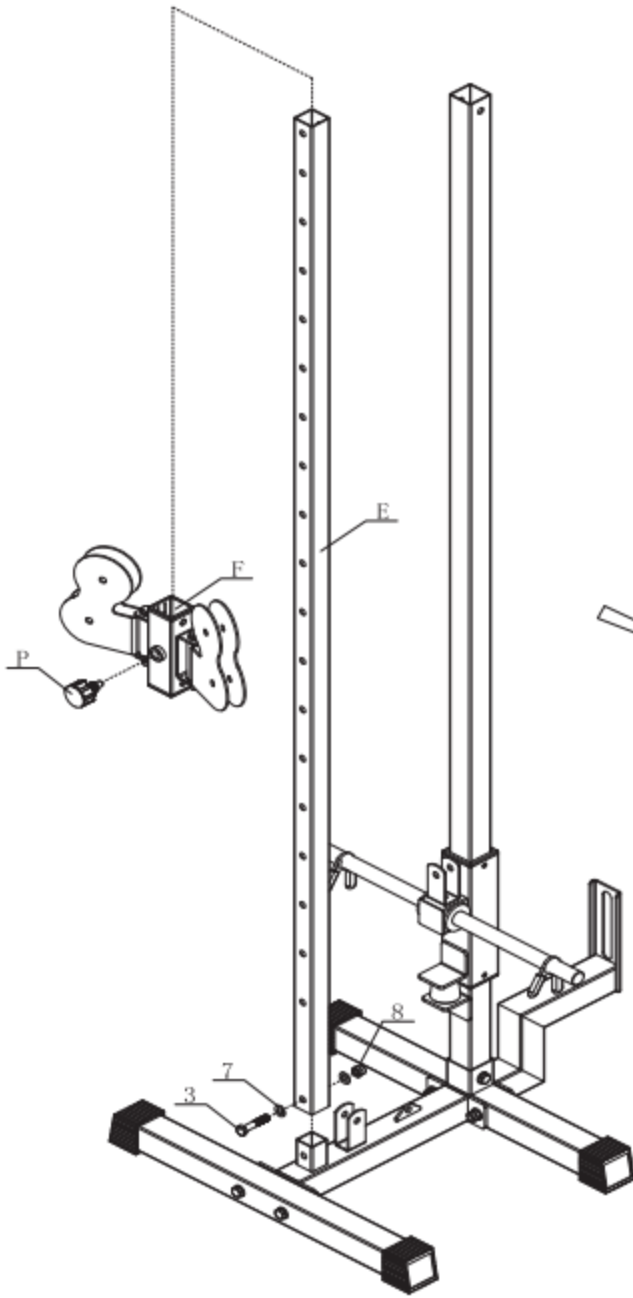

TITAN
FITNESS

OWNER'S MANUAL

MPN(s): TLLPULTWRv3

SKU(s): 400810

UPC(s): 840009203756

PARTS DIAGRAM / EXPLODED VIEW

PARTS LIST

A 1PC 	B 1PC 	C 1PC 	D 1PC 
E 1PC 	F 1PC 	G 1PC 	H 1PC 
I 1PC 	J 1PC 	K 1PC 	L 2PCS 
M 13PCS 	N 5PCS 	O 1PC 	P 1PC 
Q 2PCS 	R 1PC 	S 1PC 	T 2PCS 
U 1PC 			

HARDWARE LIST

1 BOLT(M10*20)  4PCS	2 BOLT(M10*40)  11PCS	3 BOLT(M10*50)  2PCS	4 BOLT(M10*70)  6PCS
5 BOLT(M10*75)  1PC	6 BOLT(M12*100)  2PCS	7 WASHER(M10)  44PCS	8 NYLON NUT(M10)  20PCS

ASSEMBLY INSTRUCTIONS

STEP 1.

STEP 2.

STEP 3.

STEP 4.

STEP 5.

STEP 6.

Attention: make sure all the cables put in the groove of pulley before use!

*This concludes the TLLPULTWRv3 Owner's Manual.
If applicable to your product, make sure to tighten all nut-and-bolt
combinations before use.*