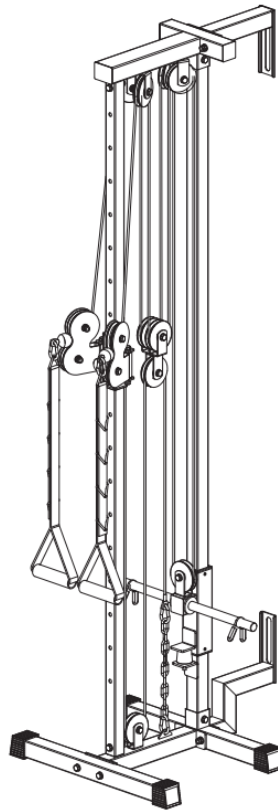

TITAN
FITNESS

OWNER'S MANUAL

MPN(s): TLLPULTWRv3

SKU(s): 400810

UPC(s): 840009203756

PARTS DIAGRAM / EXPLODED VIEW

PARTS LIST

A 1PC 	B 1PC 	C 1PC 	D 1PC 
E 1PC 	F 1PC 	G 1PC 	H 1PC 
I 1PC 	J 1PC 	K 1PC 	L 2PCS 
M 13PCS 	N 5PCS 	O 1PC 	P 1PC 
Q 2PCS 	R 1PC 	S 1PC 	T 2PCS 
U 1PC 			

HARDWARE LIST

1 BOLT(M10*20)  4PCS	2 BOLT(M10*40)  11PCS	3 BOLT(M10*50)  2PCS	4 BOLT(M10*70)  6PCS
5 BOLT(M10*75)  1PC	6 BOLT(M12*100)  2PCS	7 WASHER(M10)  44PCS	8 NYLON NUT(M10)  20PCS

ASSEMBLY INSTRUCTIONS

STEP 1.

STEP 2.

STEP 3.

STEP 4.

STEP 5.

STEP 6.

Attention: make sure all the cables put in the groove of pulley before use!

*This concludes the TLLPULTWRv3 Owner's Manual.
If applicable to your product, make sure to tighten all nut-and-bolt
combinations before use.*