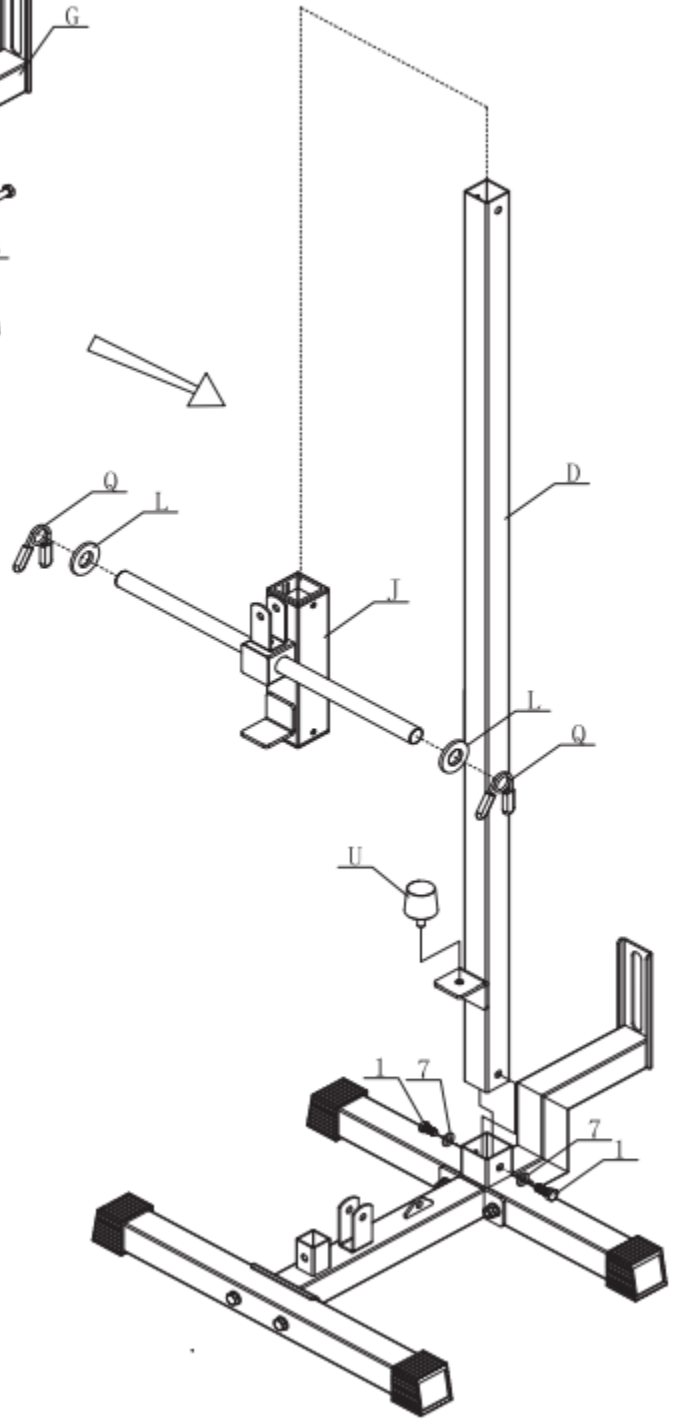

TITAN
FITNESS

OWNER'S MANUAL

MPN(s): TLLPULTWRv3

SKU(s): 400810

UPC(s): 840009203756

PARTS DIAGRAM / EXPLODED VIEW

PARTS LIST

A 1PC 	B 1PC 	C 1PC 	D 1PC 
E 1PC 	F 1PC 	G 1PC 	H 1PC 
I 1PC 	J 1PC 	K 1PC 	L 2PCS 
M 13PCS 	N 5PCS 	O 1PC 	P 1PC 
Q 2PCS 	R 1PC 	S 1PC 	T 2PCS 
U 1PC 			

HARDWARE LIST

1 BOLT(M10*20)  4PCS	2 BOLT(M10*40)  11PCS	3 BOLT(M10*50)  2PCS	4 BOLT(M10*70)  6PCS
5 BOLT(M10*75)  1PC	6 BOLT(M12*100)  2PCS	7 WASHER(M10)  44PCS	8 NYLON NUT(M10)  20PCS

ASSEMBLY INSTRUCTIONS

STEP 1.

STEP 2.

STEP 3.

STEP 4.

STEP 5.

STEP 6.

Attention: make sure all the cables put in the groove of pulley before use!

*This concludes the TLLPULTWRv3 Owner's Manual.
If applicable to your product, make sure to tighten all nut-and-bolt
combinations before use.*