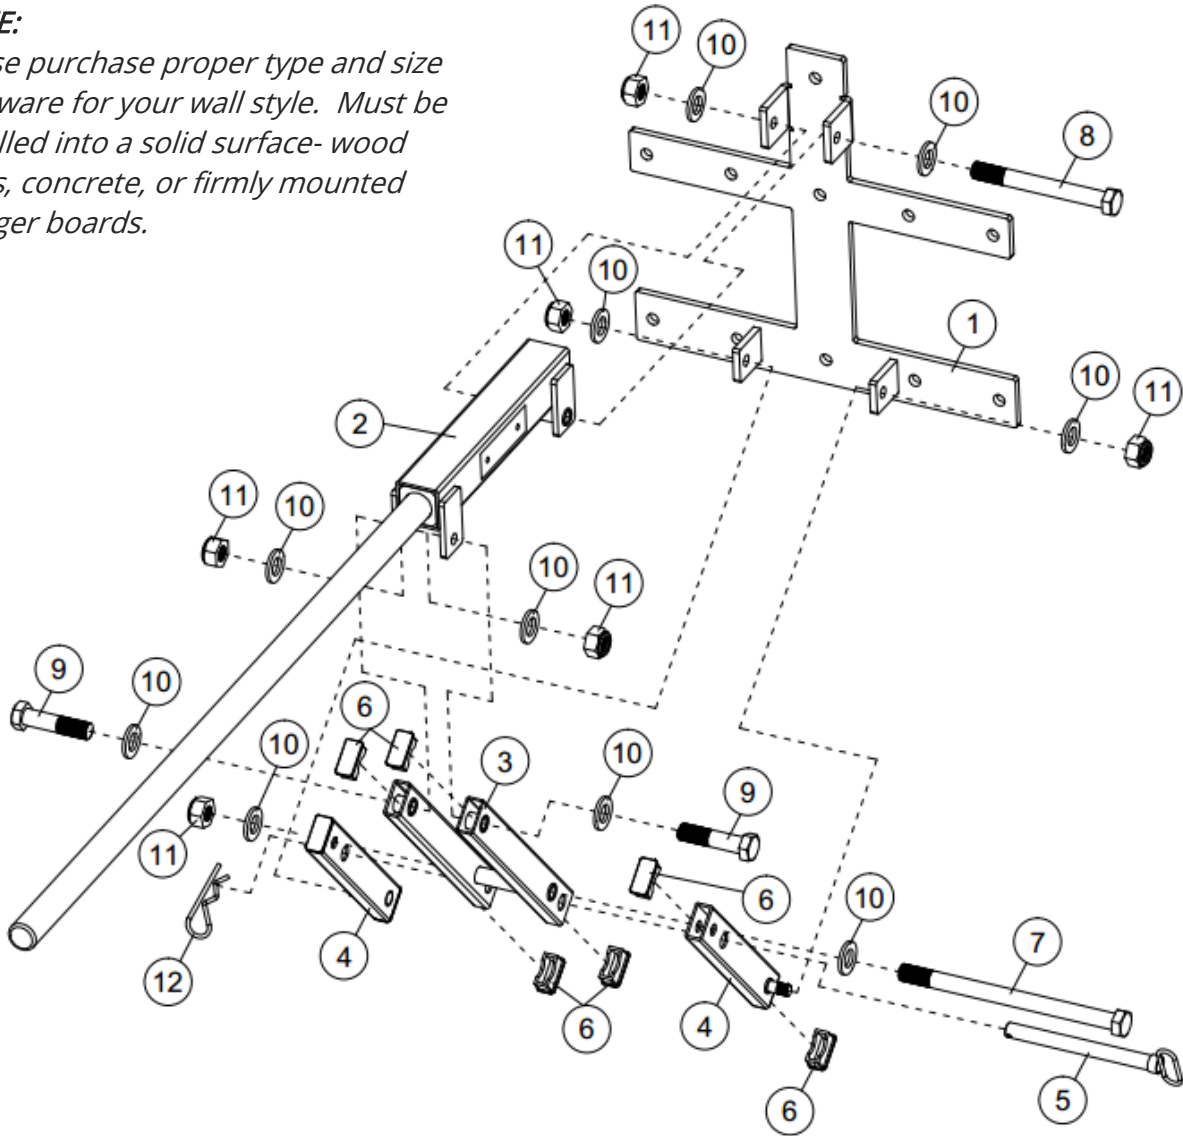

POP-OUT PULL-UP BAR

POPUBR

401065

Operator's Manual

Read the Operator's Manual entirely. When you see this symbol, the subsequent instructions and warnings are serious follow without exception. Your life and the lives of others depend on it!

PARTS DIAGRAM / EXPLODED VIEW

NOTE:

Please purchase proper type and size hardware for your wall style. Must be installed into a solid surface- wood studs, concrete, or firmly mounted stringer boards.

KEY	DESCRIPTION	QTY	KEY	DESCRIPTION	QTY
(1)	BRACKET	1	(7)	HEX BOLT M12*170	1
(2)	MAIN FRAME	1	(8)	HEX BOLT M12*105	1
(3)	INNER CONNECTING FRAME	1	(9)	HEX BOLT M12*50	2
(4)	OUTTER CONNECTING FRAME	2	(10)	WASHER M12	10
(5)	PLUG SECTION	1	(11)	AIRCRAFT NUT M12	6
(6)	END CAP 20*40	8	(12)	WAVE PIN 4	1