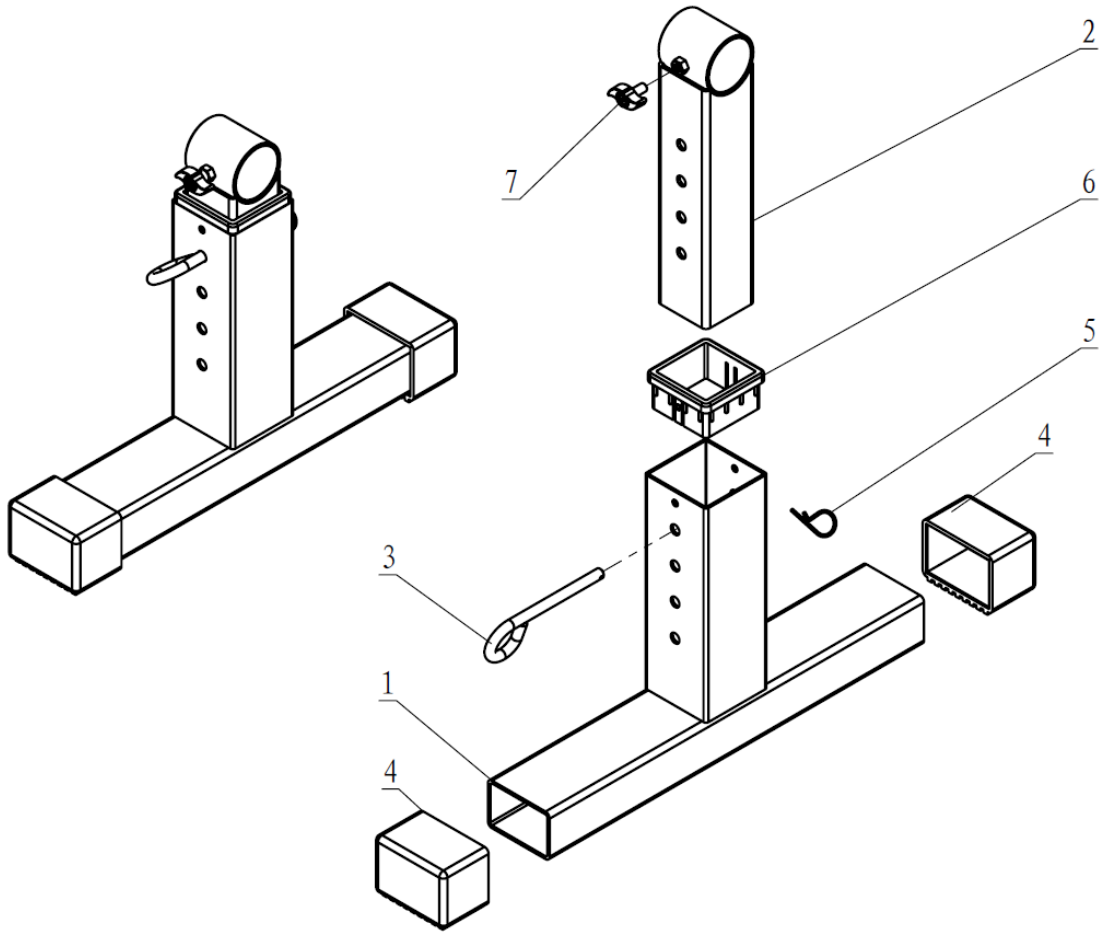

DEADLIFT PULLING BLOCK

DLPBLCKS

412316

Operator's Manual

Read the Operator's Manual entirely. When you see this symbol, the subsequent instructions and warnings are serious follow without exception. Your life and the lives of others depend on it!

PARTS DIAGRAM / EXPLODED VIEW

KEY	BOX	DESCRIPTION	QTY
(1)	1	BASE FRAME	2
(2)	1	ADJUSTABLE FRAME	2
(3)	1	PLUG PIN	2
(4)	1	END CAP	4
(5)	1	CLIP	2
(6)	1	PIPE SLEEVE	2
(7)	1	KNOB	2

ASSEMBLY INSTRUCTIONS

- No assembly required. This product is shipped fully assembled.