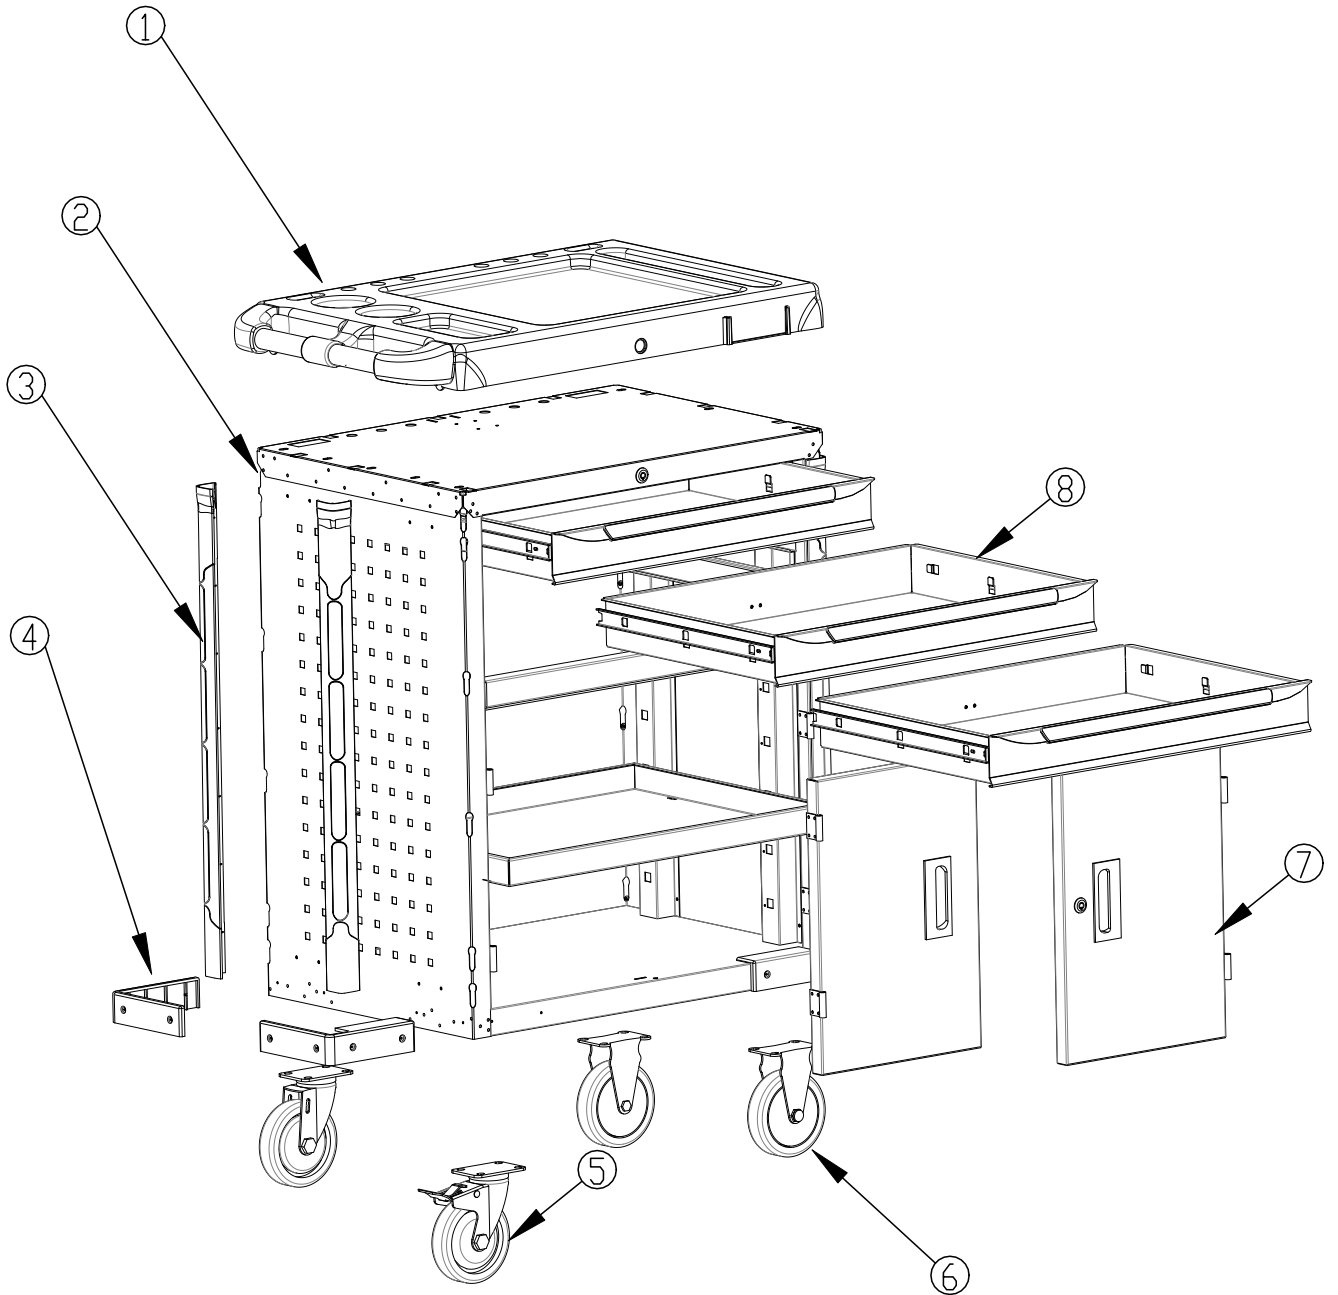

FY-604 parts list

DIAGRAM No.	DESCRIPTION	PART NUMBER	QTY	DIAGRAM No.	DESCRIPTION	PART NUMBER	QTY	DIAGRAM No.	DESCRIPTION	PART NUMBER	QTY
①	TOP Cover	T-6041	one	②	Cabinet Body	T-6042	one	③	Frame Protection	T-6043	four
④	Cover Protection	T-6044	four	⑤	Caster with Brake	T-6045	two	⑥	Caster	T-6046	two
⑦	Left&Right Door	T-6047	one	⑧	Small Drawer	T-6048	three				