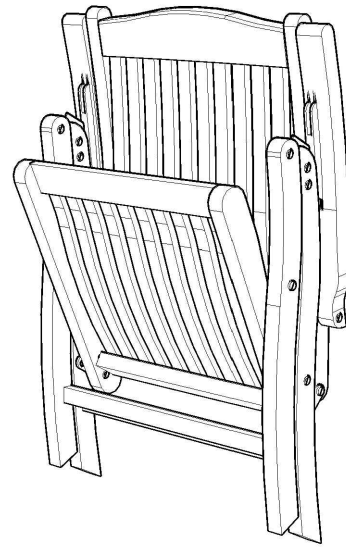

DIAGRAM PARTS

WIDHAM RECLINING CHAIR
WNDMCHR

PARTS & COMPONENT

A  1 PC	B  1 PC
C  1 PC	D  1 PC
E  2 PCS	F Parts (Brass)  2 PCS
H Parts (Brass)  2 PCS	G Parts (Brass)  2 PCS
J  4 PCS	I Plate (Brass)  2 PCS
L M9x2.3 cm (Brass)  4 PCS	K M9 x 5.5 cm (Brass)  4 PCS
N Washer (Brass)  2 PCS	M M9 x 3 cm (Brass)  4 PCS
O  2 PCS	O Washer (Brass)  2 PCS