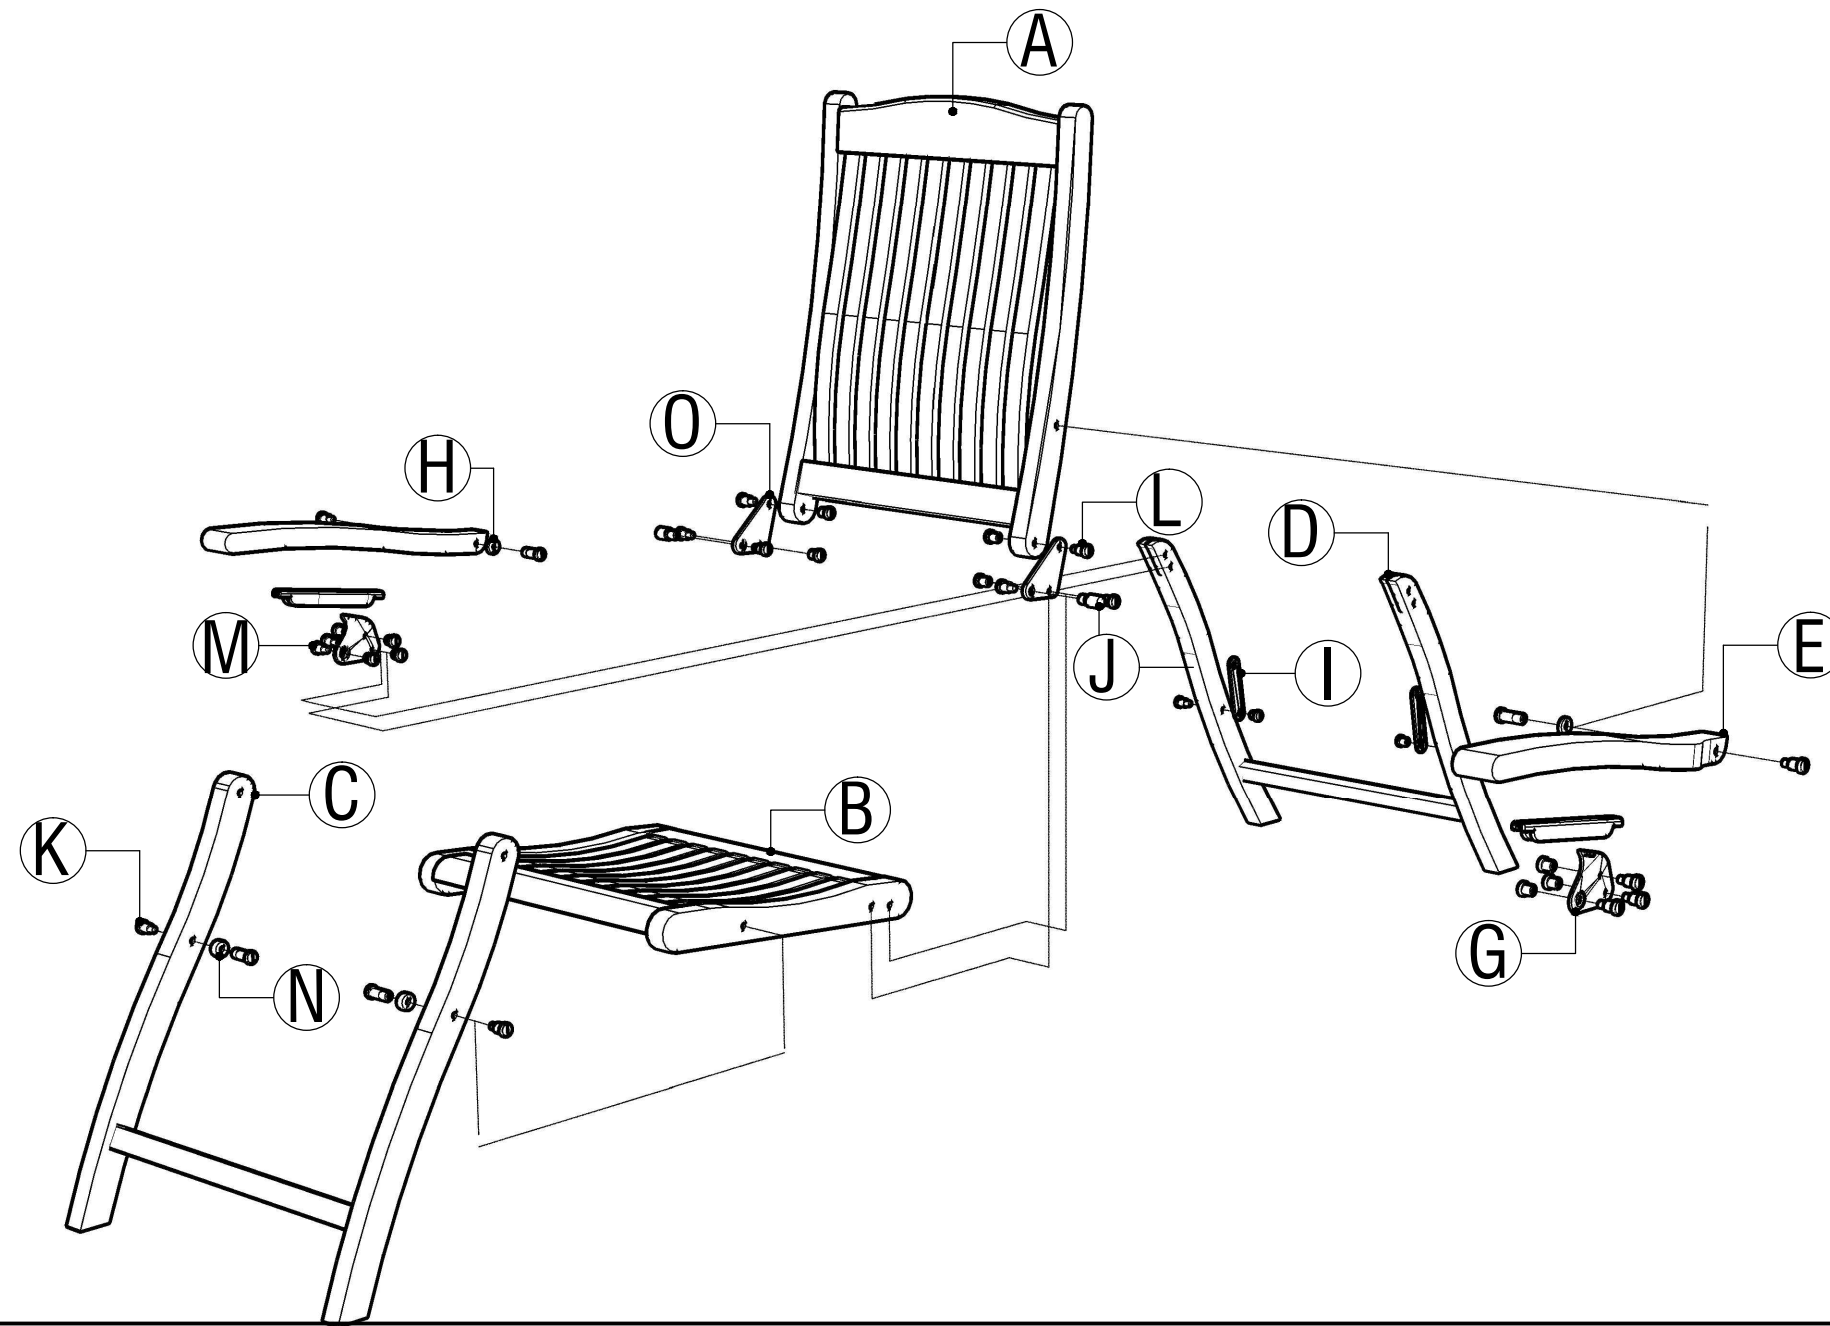

DIAGRAM PARTS

WIDHAM RECLINING CHAIR
WNDMCHR

PARTS & COMPONENT

A  1 PC	B  1 PC
C  1 PC	D  1 PC
E  2 PCS	F Parts (Brass)  2 PCS
H Parts (Brass)  2 PCS	G Parts (Brass)  2 PCS
J  4 PCS	I Plate (Brass)  2 PCS
L M9x2.3 cm (Brass)  4 PCS	K M9 x 5.5 cm (Brass)  4 PCS
N Washer (Brass)  2 PCS	M M9 x 3 cm (Brass)  4 PCS
O  2 PCS	O Washer (Brass)  2 PCS