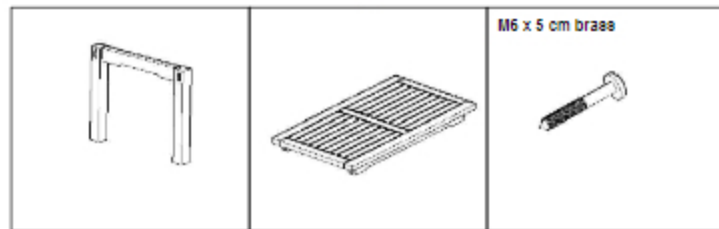

# ASSEMBLY INSTRUCTION

RECTA COFFEE TABLE 60X120X45 CM  
(QG-TK009)

A

B

C

2 PC (L&R)

1 PC

4 PCS