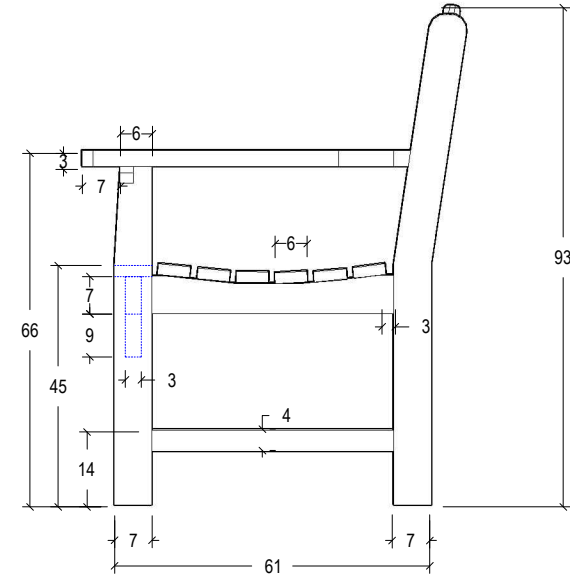

FRONT VIEW
SCALE 1 : 14

TOP VIEW
SCALE 1 : 14

SIDE VIEW
SCALE 1 : 14

PERSPECTIVE

			
	Drawn	Checked	Explanation
	Rian setyo.N		Material :
	Date : 5/18/2019		Colour :
Item name : RAFFLES BENCH 180			
Code :			
Dimension : 180 x 61 x 93 CM			
Scale : 1 : 14			

ASSEMBLY INSTRUCTION

RAFFLES BENCH 180

A	B	C	D	E	F
					 Dowel (wood)
2 PCS (L&R)	1 PC	1 PC	1 PC	1 PC	16 PCS