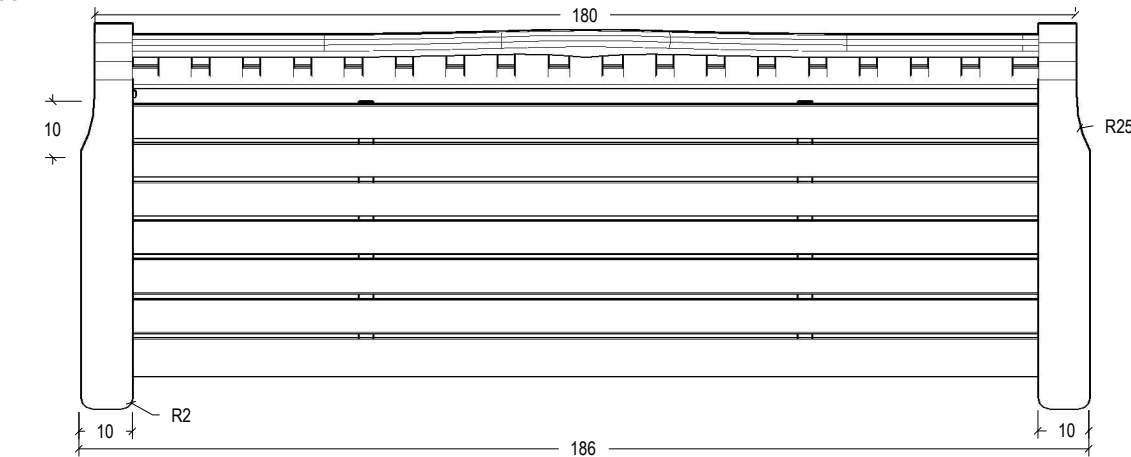

FRONT VIEW
SCALE 1 : 14

TOP VIEW
SCALE 1 : 14

SIDE VIEW
SCALE 1 : 14

PERSPECTIVE

			
	Drawn	Checked	Explanation
	Rian setyo.N		Material :
	Date : 5/18/2019		Colour :
Item name : RAFFLES BENCH 180			
Code :			
Dimension : 180 x 61 x 93 CM			
Scale : 1 : 14			

ASSEMBLY INSTRUCTION

RAFFLES BENCH 180

A	B	C	D	E	F
					 Dowel (wood)
2 PCS (L&R)	1 PC	1 PC	1 PC	1 PC	16 PCS