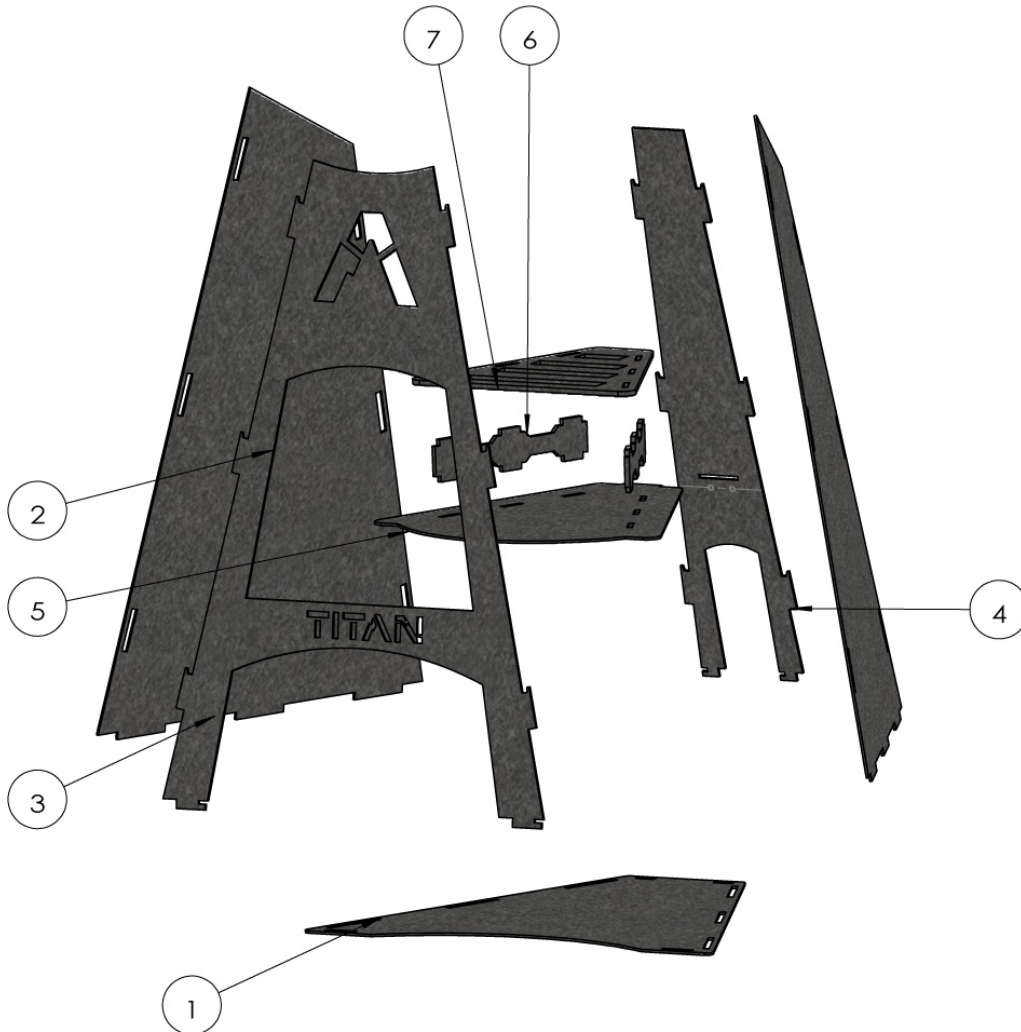

## PARTS DIAGRAM / EXPLODED VIEW

KEY	BOX	DESCRIPTION	QTY
(1)	MFIREPLC2	BASE PANEL	1
(2)	MFIREPLC2	FRONT PANEL	1
(3)	MFIREPLC1	SIDE PANEL	2
(4)	MFIREPLC2	REAR PANEL	1
(5)	MFIREPLC2	HEARTH	1
(6)	MFIREPLC2	GRATE STAND	2
(7)	MFIREPLC2	GRATE	1

### STEP 2 – FRONT AND REAR PANEL

- Align the protruding tabs of the **Front Panel (2)** with the slot of the **Base Panel (1)**, insert the tabs into the slots and push the **Front Panel (2)** to the right side to lock it in position.
- Align the protruding tabs of the **Rear Panel (4)** with the slot of the **Base Panel (1)**, insert the tabs into the slots and push the **Rear Panel (4)** to the right side to lock it in position.