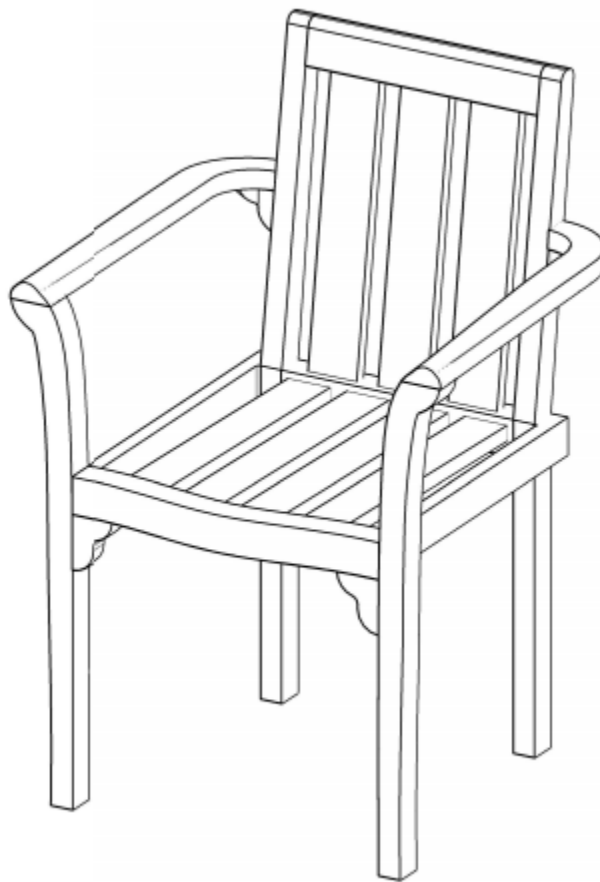

AVAILABLE IN THREE SETS OF 2, 4, OR 6 PACKS

KEY	DESCRIPTION	QTY
(1)	CLASSIC TEAK STACKING CHAIR	2
(2)	CLASSIC TEAK STACKING CHAIR	4
(3)	CLASSIC TEAK STACKING CHAIR	6

ASSEMBLY INSTRUCTIONS

- STACKABLE CHAIRS WITH ARMS COME FULLY ASSEMBLED