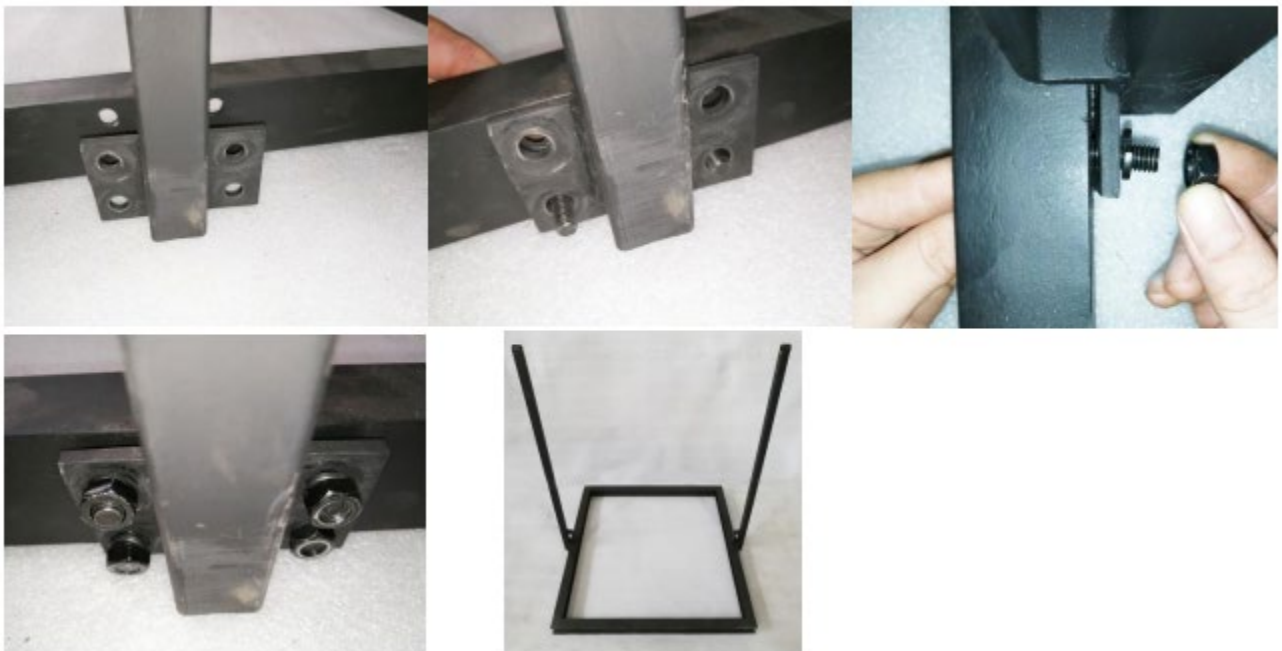

Cover photo may show optional equipment not supplied with standard unit. For an Operator's Manual and Decal Kit in French or Spanish Language, please see your dealer.

PARTS DIAGRAM / EXPLODED VIEW

KEY	DESCRIPTION	QTY	KEY	DESCRIPTION	QTY
(1)	BASE FRAME	1	(9)	FIXATION CLIP	2
(2)	COOKING GRIDDLE	1	(10)	BOLT M6X12	3
(3)	MESH GRATE	1	(11)	SCREW M8X20	4
(4)	SUPPORT BAR	2	(12)	SCREW M8X25	8
(5)	ROTATED ROUND BAR WITH GEAR	1	(13)	SCREW M 6X40	2
(6)	HOOK	1	(14)	FLANGE	2
(7)	WHEEL WITH WOODEN	1	(15)	FIXATION RING	2
(8)	WIRE ROPE	1			

ASSEMBLY INSTRUCTIONS

1. Place the base frame flat on the ground.

2. Assemble one supporting bar with base frame, shall be holes alignment. Insert bolt M8x25, place the washer and tighten the screws by hand only. The same way for the second supporting bar. Securely tighten with wrench.

ASSEMBLY INSTRUCTIONS

- Put the cooking griddle over the bracket of supporting bar, use one fixation clip through the supporting bar, align holes of fixation clip with holes of cooking griddle. Insert bolt M8x20 and washer, attach with nuts. The same way for the other side. Hand tightens nuts only until all bolts are in place. **THE SAME ASSEMBLY METHOD FOR MESH GRATE.**

- Insert long bolt M6x40 through the hole of hook, place a washer. Then to assemble it with upper side hole of supporting bar, hand tighten the anti-loose nut.

ASSEMBLY INSTRUCTIONS

5. Insert rotated round bar with gear through the top hole of supporting bar. Put flange and fixation ring in turn through the rotated round bar. Align hole of flange with hole of rotated round bar near to the gear, insert short bolt M6x12, hand tighten only. Align holes of flange and tighten bolts.