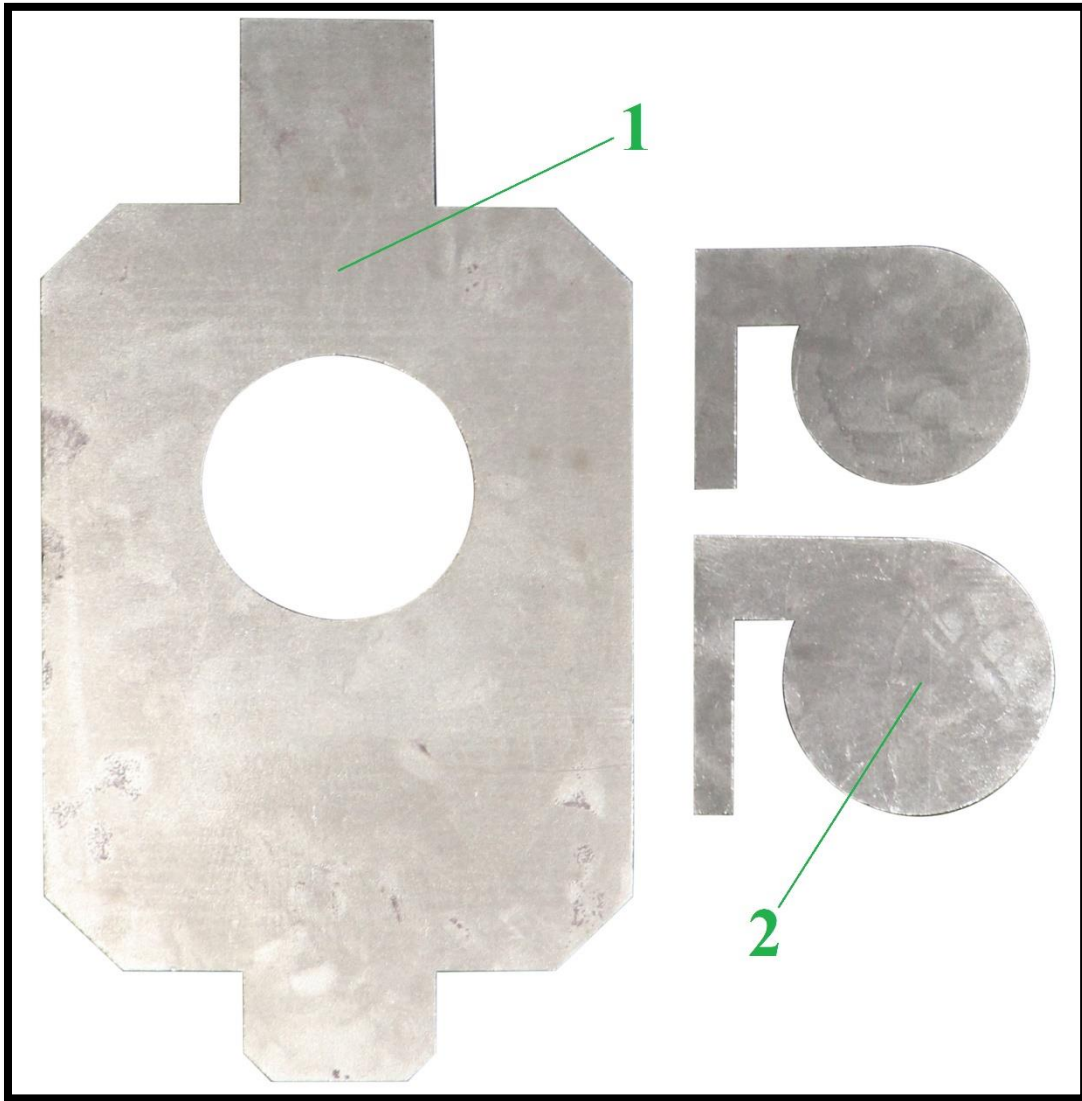

TITAN

GREAT OUTDOORS

OWNER'S MANUAL

MPN(s): HSTRGT-HSBRCKT

SKU(s): N/A

PARTS DIAGRAM - HSTRGT

KEY	DESCRIPTION	QTY
(1)	HOSTAGE TARGET	x1
(2)	SHOOTING TARGET	x2

T.G.O. STEEL SHOOTING TARGET