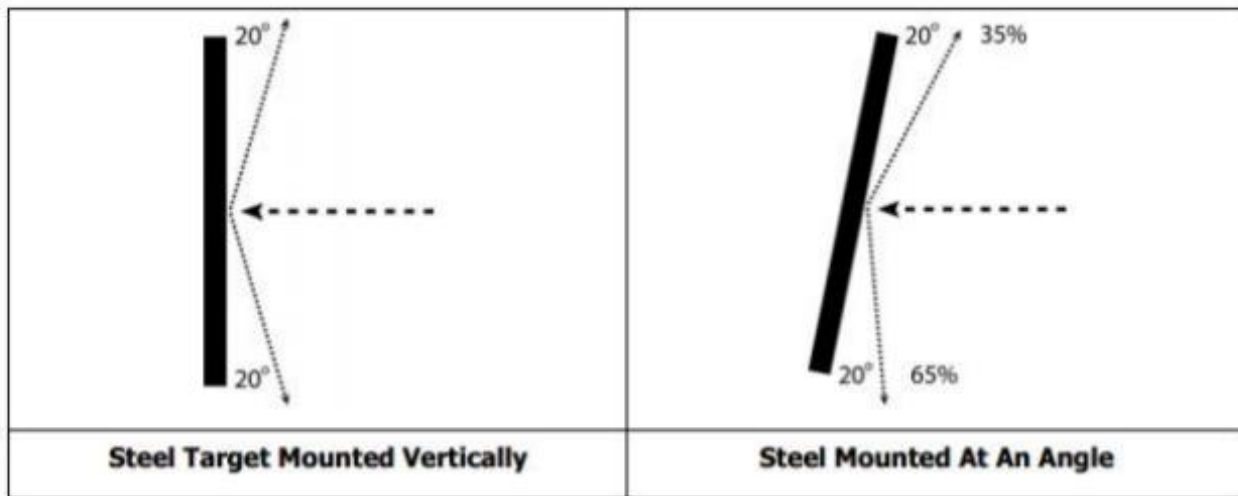

Suggestions:

- To prevent injury from a ricochet wear shooting glasses and protective clothing. Ear protection is also highly recommended when shooting.
- To avoid pitting, keep the speed of bullet impact at below 3000 fps.
- To lessen ricochet, keep the speed of bullet impact above 1500 fps.
- Flip your Titan shooting target to prolong target life.

Suggested hanging method:

- Hang the Titan shooting target at an angle similar to that of the target shown in the below diagram. This will reduce harmful ricochet.

Safest use:

For safest use of the Titan shooting target, stand in front of the Titan shooting target with a minimum of the suggested shooting distance for your caliber between the Titan shooting target and yourself, then aim directly at the center of the target.