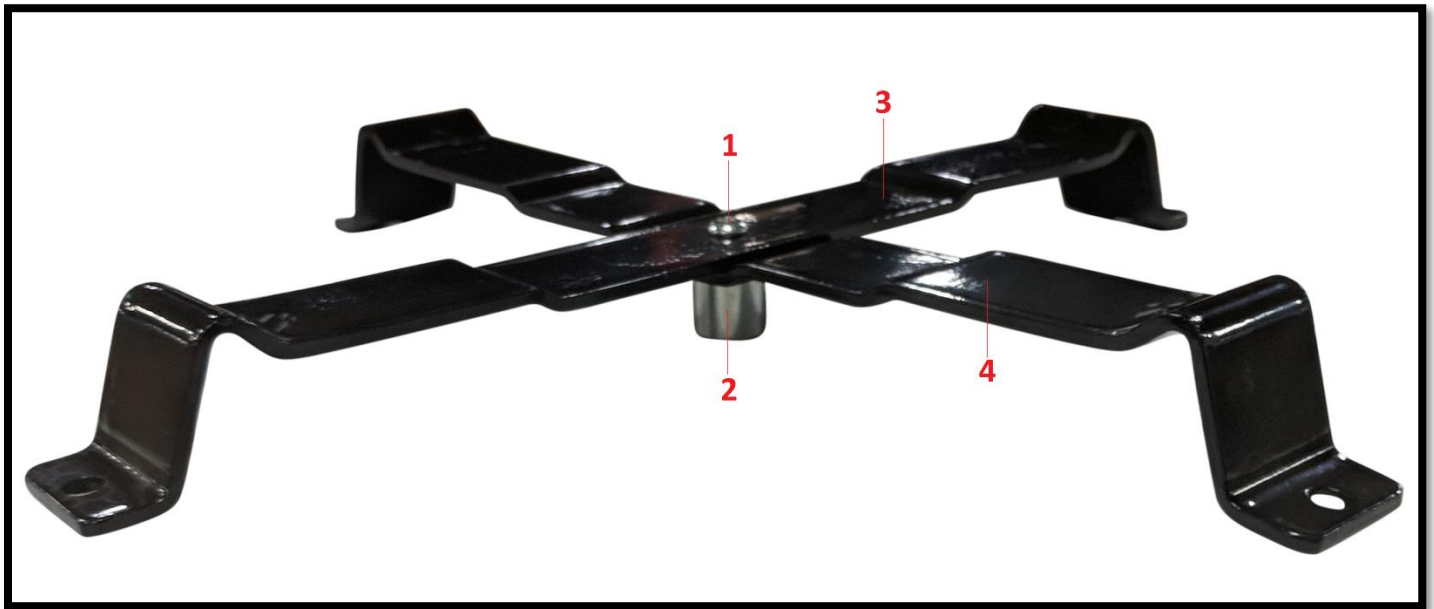

TITAN

GREAT OUTDOORS

MPN: TABLENEST

Parts Diagram

PARTS DIAGRAM

KEY #	DESCRIPTION	QTY
(1)	M8-1.25x15MM BOLT	x1
(2)	SUPPORT COLUMN	x1
(3)	TOP SUPPORT BAR	x1
(4)	BOTTOM SUPPORT BAR	x1

Please note that the **TOP SUPPORT BAR (3)** is flat, and the **BOTTOM SUPPORT BAR (4)** is indented at its center.