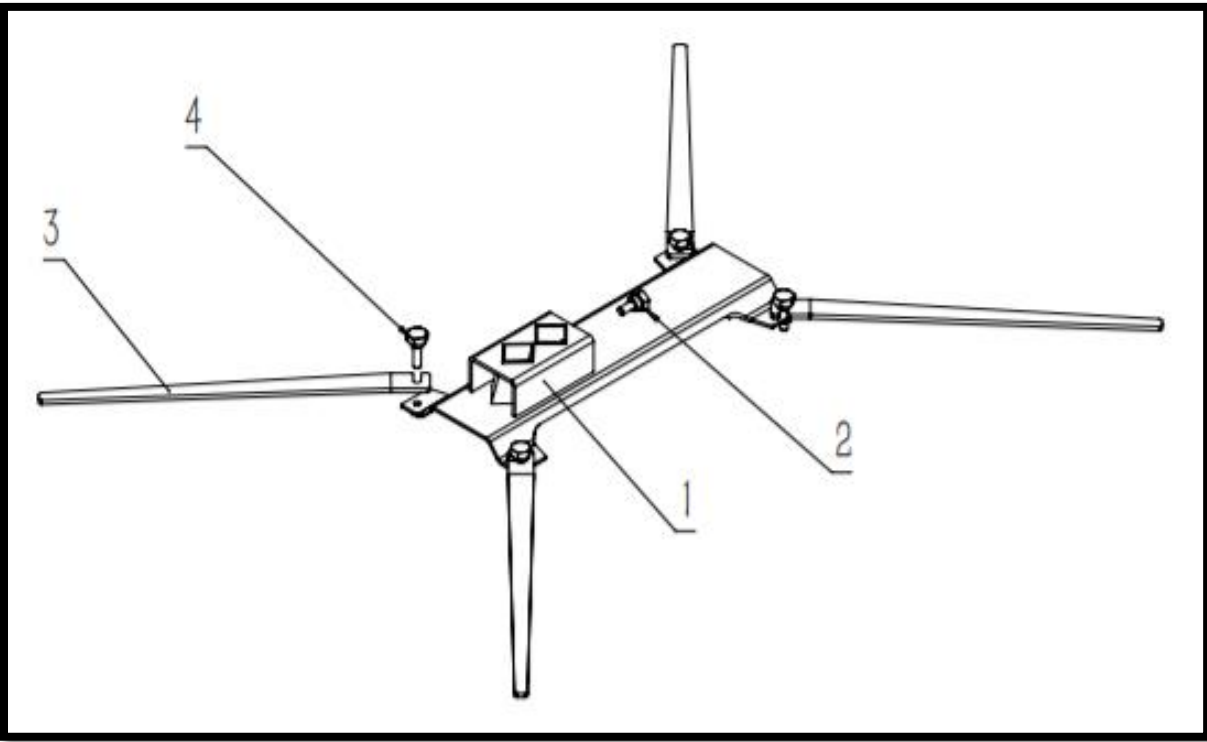

- DUELTREEB = BOX 1
- DUELTREEU = BOX 2

KEY	BOX	DESCRIPTION	QTY
(1)	1	BOTTOM SUPPORT	x1
(2)	1	M10x25 LOCKING BOLT	x1
(3)	1	SUPPORTING LEG	x4
(4)	1	M10x40 LOCKING BOLT	x4
(5)	2	TARGET STAND	x1
(6)	1	SHOOTING TARGET	x6

KEY	DESCRIPTION	QTY
(1)	BOTTOM SUPPORT	x1
(2)	M10x25 LOCKING BOLT	x1
(3)	SUPPORTING LEG	x4
(4)	M10x40 LOCKING BOLT	x4

MPB-DUELTREEU

KEY	DESCRIPTION	QTY
(1)	BOTTOM SUPPORT	x1
(2)	M10x25 LOCKING BOLT	x1
(3)	SUPPORTING LEG	x4
(4)	M10x40 LOCKING BOLT	x4
(5)	TARGET STAND	x1