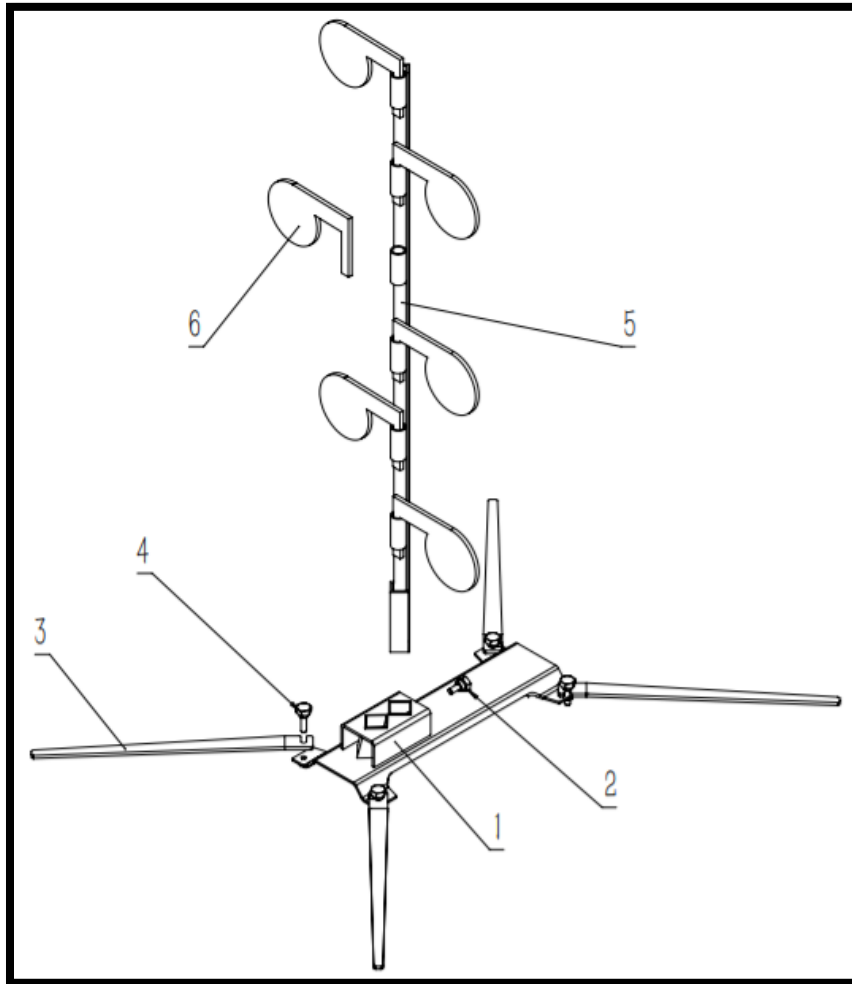

- DUELTREEB = BOX 1
- DUELTREEU = BOX 2

KEY	BOX	DESCRIPTION	QTY
(1)	1	BOTTOM SUPPORT	x1
(2)	1	M10x25 LOCKING BOLT	x1
(3)	1	SUPPORTING LEG	x4
(4)	1	M10x40 LOCKING BOLT	x4
(5)	2	TARGET STAND	x1
(6)	1	SHOOTING TARGET	x6

KEY	DESCRIPTION	QTY
(1)	BOTTOM SUPPORT	x1
(2)	M10x25 LOCKING BOLT	x1
(3)	SUPPORTING LEG	x4
(4)	M10x40 LOCKING BOLT	x4

MPB-DUELTREEU

KEY	DESCRIPTION	QTY
(1)	BOTTOM SUPPORT	x1
(2)	M10x25 LOCKING BOLT	x1
(3)	SUPPORTING LEG	x4
(4)	M10x40 LOCKING BOLT	x4
(5)	TARGET STAND	x1