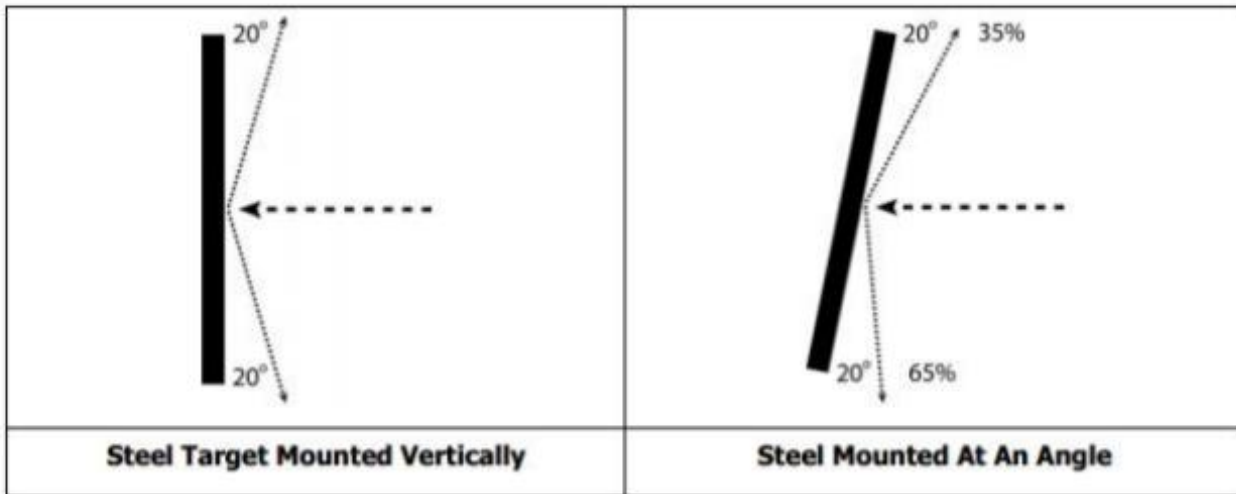

Suggested hanging method:

- Hang the Titan shooting target at an angle similar to that of the target shown in the below diagram. This will reduce harmful ricochet.

Safest use:

For safest use of the Titan shooting target, stand in front of the Titan shooting target with a minimum of the suggested shooting distance for your caliber between the Titan shooting target and yourself, then aim directly at the center of the target.