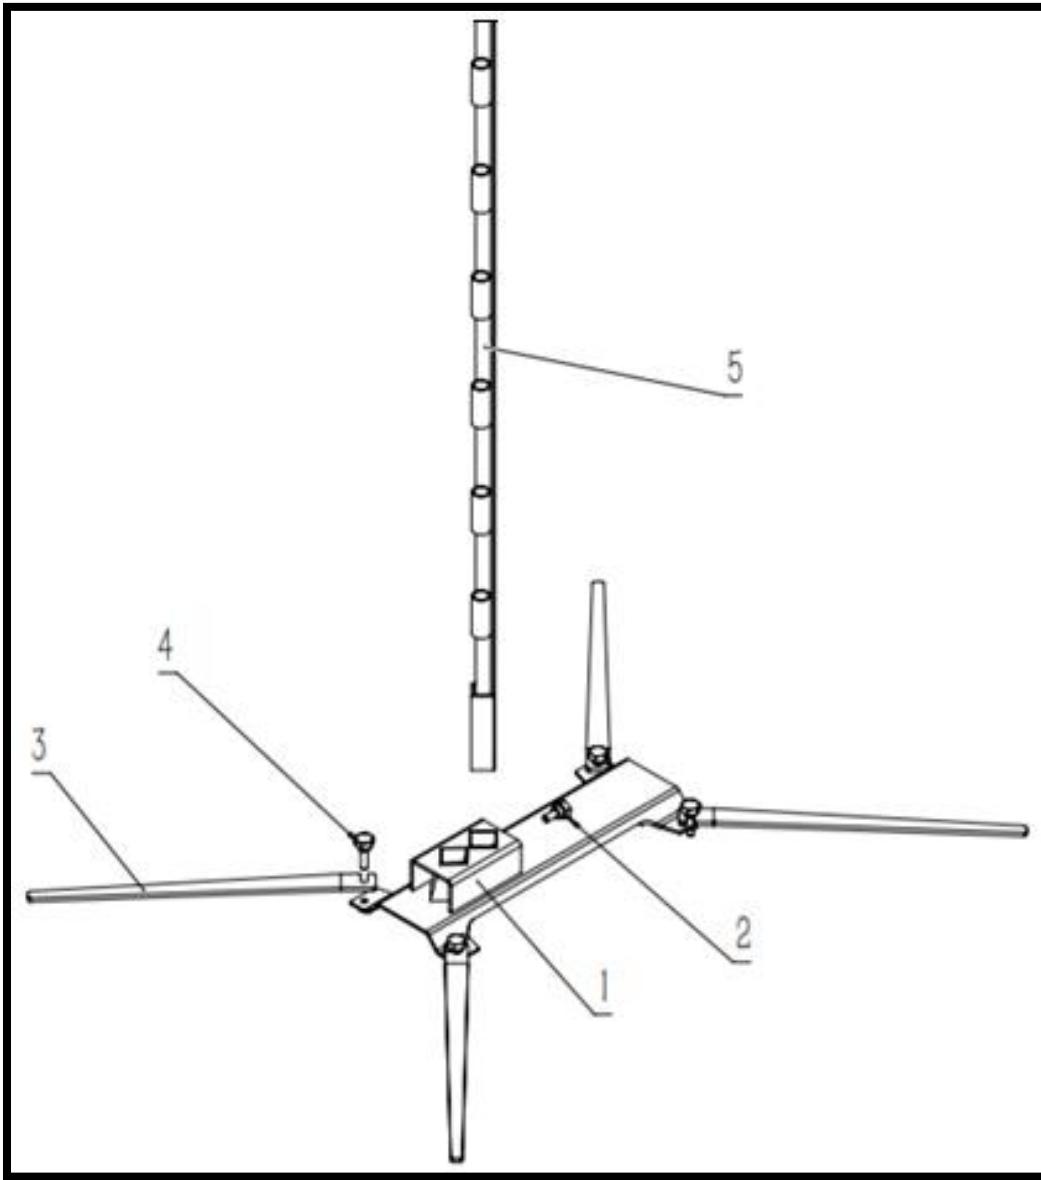

- DUELTREEB = BOX 1
- DUELTREEU = BOX 2

KEY	BOX	DESCRIPTION	QTY
(1)	1	BOTTOM SUPPORT	x1
(2)	1	M10x25 LOCKING BOLT	x1
(3)	1	SUPPORTING LEG	x4
(4)	1	M10x40 LOCKING BOLT	x4
(5)	2	TARGET STAND	x1
(6)	1	SHOOTING TARGET	x6

KEY	DESCRIPTION	QTY
(1)	BOTTOM SUPPORT	x1
(2)	M10x25 LOCKING BOLT	x1
(3)	SUPPORTING LEG	x4
(4)	M10x40 LOCKING BOLT	x4

MPB-DUELTREEU

KEY	DESCRIPTION	QTY
(1)	BOTTOM SUPPORT	x1
(2)	M10x25 LOCKING BOLT	x1
(3)	SUPPORTING LEG	x4
(4)	M10x40 LOCKING BOLT	x4
(5)	TARGET STAND	x1