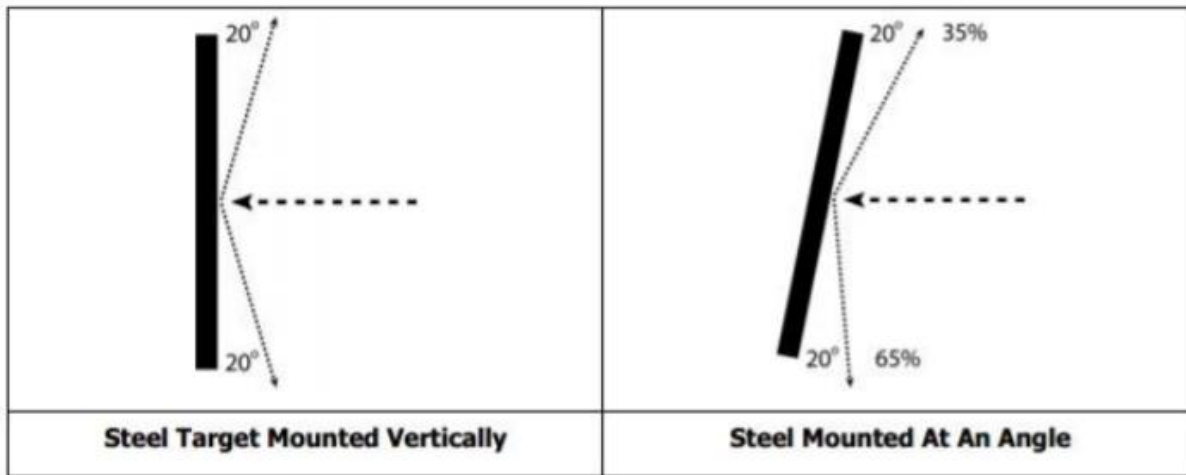

Suggestions:

- To prevent injury from a ricochet wear shooting glasses and protective clothing. Ear protection is also highly recommended when shooting.
- To avoid pitting, keep the speed of bullet impact at below 3000 fps.
- To lessen ricochet, keep the speed of bullet impact above 1500 fps.
- Flip your Titan shooting target to prolong target life.

Minimum shooting distances per caliber:

- *10 Yards*
 - .22 Rim Fire
 - 9mm
 - .38 Spl
 - .44 Spl
 - .45acp
- *12 Yards*
 - .357
 - .40 SW
 - Shotgun with lead bird shot
- *20 Yards*
 - Shotgun with standard velocity 00 buck shot
- *50 Yards*
 - Shotgun with standard velocity slug
- *100 Yards*
 - .30-30
- *150 Yards*
 - .308

Suggested hanging method:

- Hang the Titan shooting target at an angle similar to that of the target shown in the below diagram. This will reduce harmful ricochet.

Safest use:

For safest use of the Titan shooting target, stand in front of the Titan shooting target with a minimum of the suggested shooting distance for your caliber between the Titan shooting target and yourself, then aim directly at the center of the target.