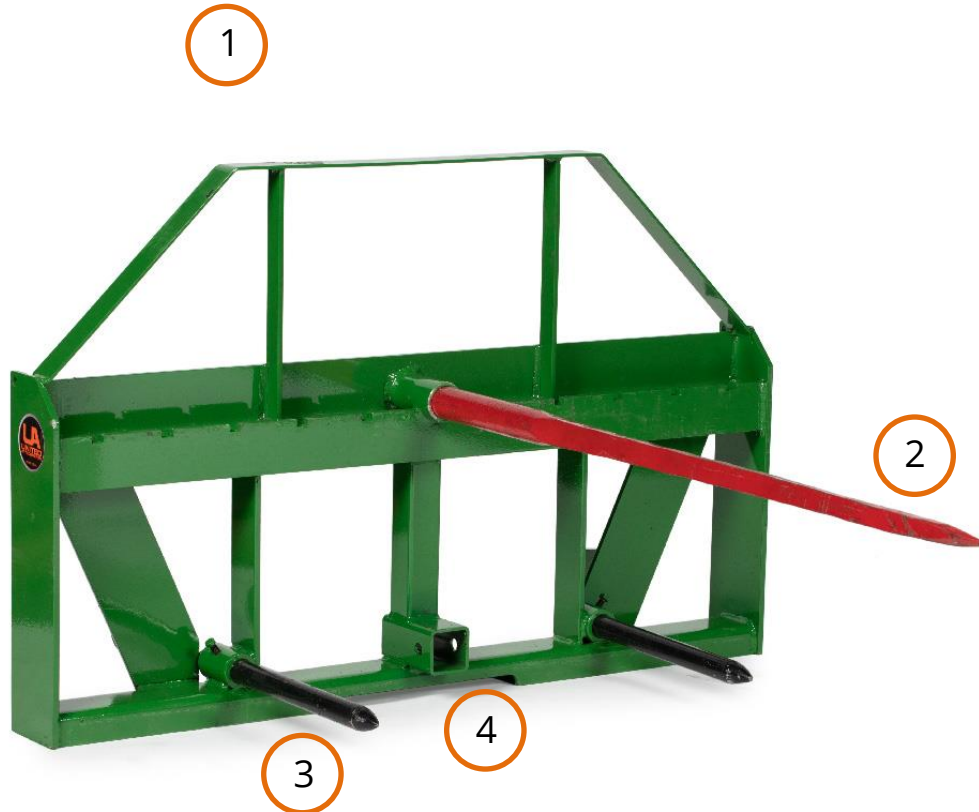

UA MADE IN THE USA GLOBAL EURO HAY FRAME ATTACHMENT

UAGJDFRLDREC-S32C2+(2)S17B, UAGJDFRLDREC-S39C2+(2)S17B,
UAGJDFRLDREC-S43C2+(2)S17B, UAGJDFRLDREC-S49C2+(2)S17B,
132300, 132301, 132302, 132339

Operator's Manual

KEY	BOX	DESCRIPTION	QTY
(1)	1	HAY FRAME ATTACHMENT, 4,500 LB CAPACITY	1
(2)	1	Optional 32", 39", 43", or 49" HAY BALE SPEARS	1
(3)	1	17" STABILIZER SPEARS	2
(4)	1	TRAILER HITCH MOUNT	1

ASSEMBLY INSTRUCTIONS