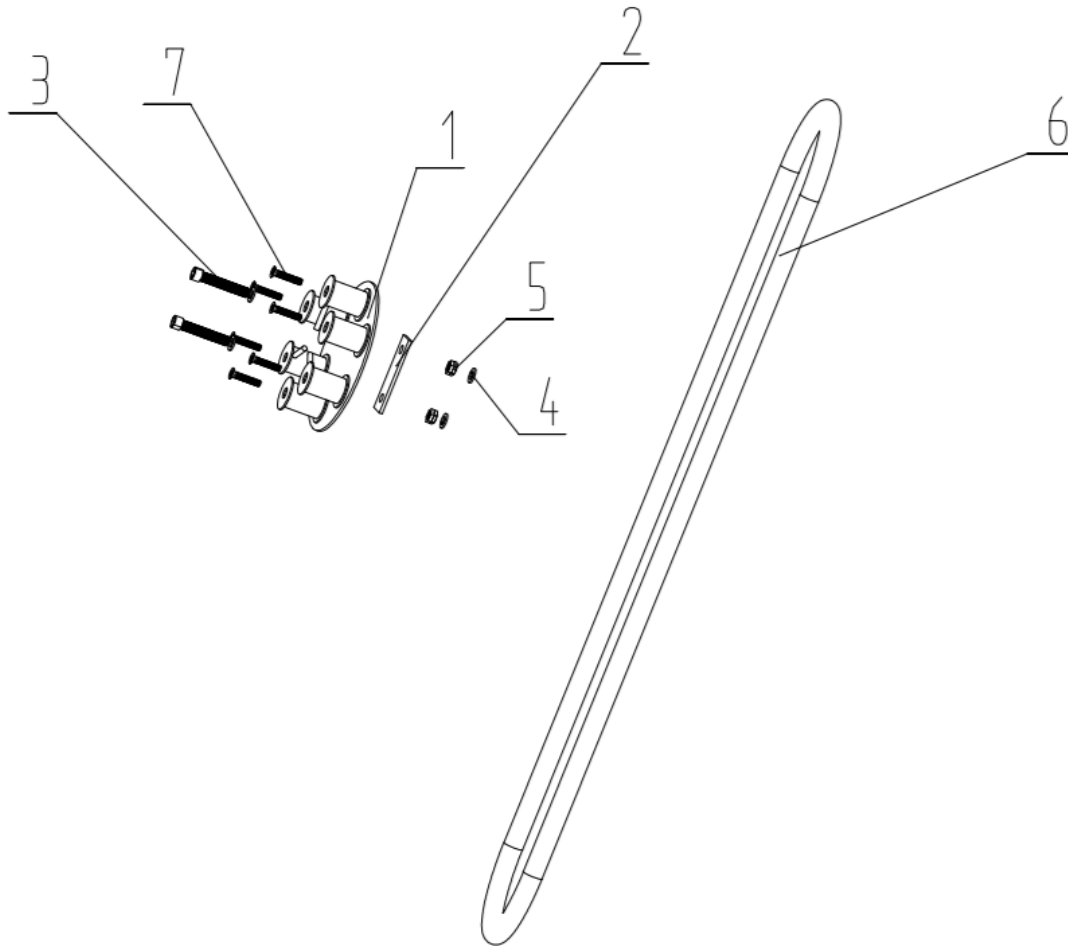

INFINITY ROPE PULLEY SYSTEM

RPLYSYSv2

401149

Operator's Manual

Read the Operator's Manual entirely. When you see this symbol, the subsequent instructions and warnings are serious follow without exception. Your life and the lives of others depend on it!

PARTS DIAGRAM / EXPLODED VIEW

KEY	BOX	DESCRIPTION	QTY
(1)	1	INFINITY ROPE PULLEY SYSTEM	1
(2)	1	STEEL PLATE	1
(3)	1	BOLTS M16*110	2
(3)	1	BOLTS M16*80	2
(4)	1	WASHER	4
(5)	1	NUT	2
(6)	1	ROPE	1
(7)	1	HEX SOCKET LOCKING SCREW	6

ASSEMBLY INSTRUCTIONS

- Comes fully assembled
- Mounts on the vertical or horizontal uprights

The pulley drum is constructed from high-quality parts and paired with a strong nylon material Infinity Rope, giving you all you need to go at it again and again and again.