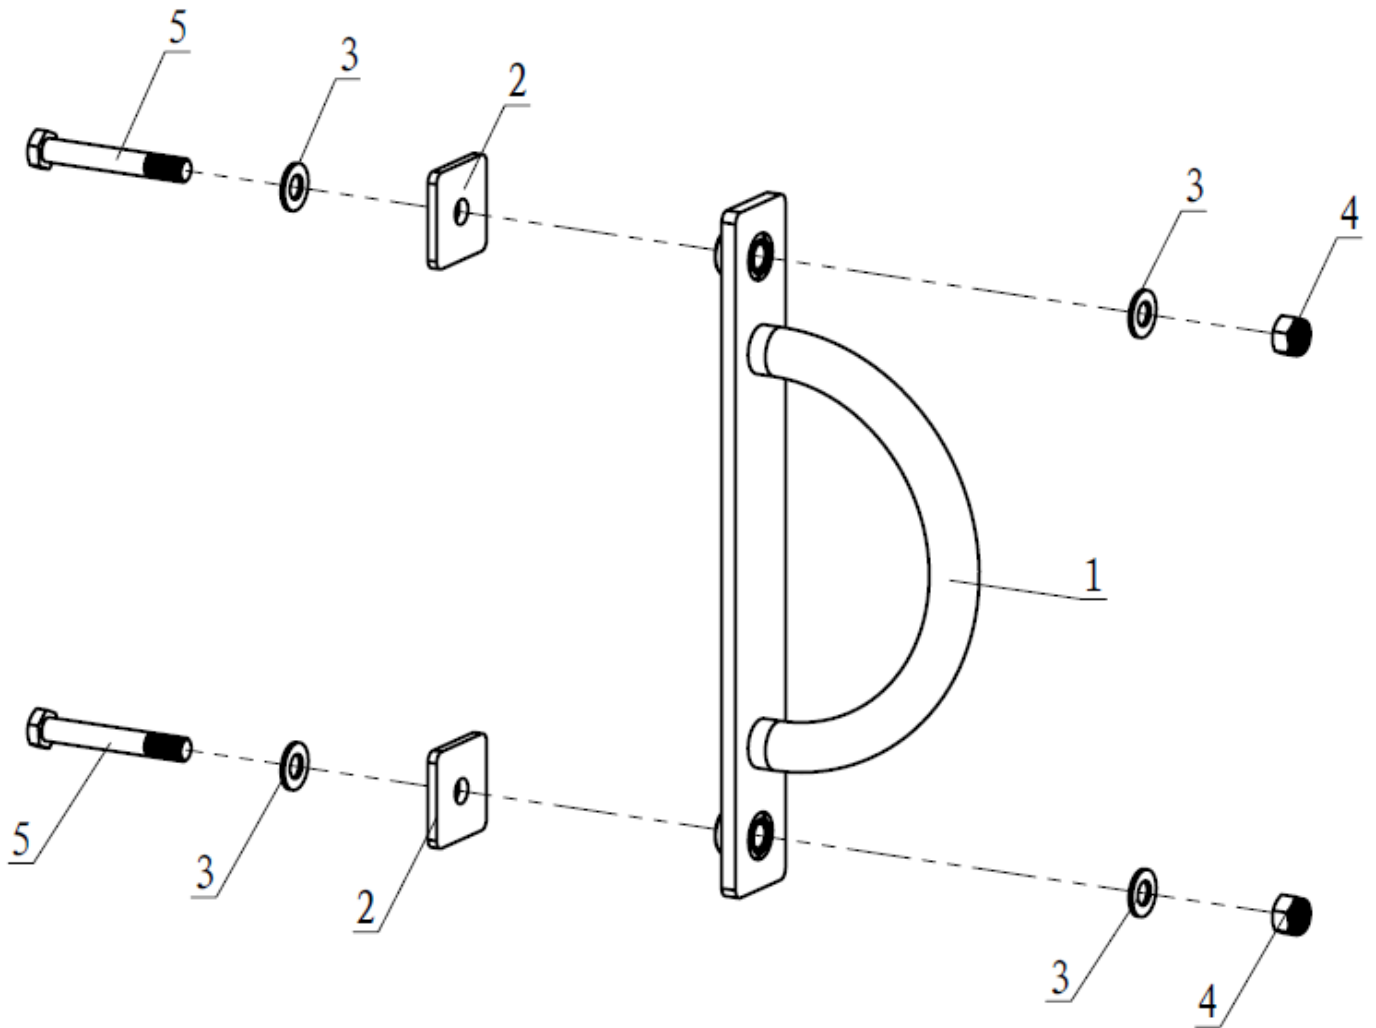

T-2 SERIES BATTLE ROPE ANCHOR

BRANCHOR_T2

401460

Operator's Manual

Read the Operator's Manual entirely. When you see this symbol, the subsequent instructions and warnings are serious follow without exception. Your life and the lives of others depend on it!

PARTS DIAGRAM / EXPLODED VIEW

KEY	BOX	DESCRIPTION	QTY
(1)	1	BATTLE ROPE BRACKET	1
(2)	1	FIXING PLATE	2
(3)	1	FLAT WASHER $\Phi 13.5 * \Phi 24 * 2.5$	4
(4)	1	NUT M12	2
(5)	1	HEX BOLT M12*80	2

ASSEMBLY INSTRUCTIONS

Assemble the Battle Rope Bracket to the Upright Frame on the Power Rack.
Use the Fixing Plate (2), Flat Washer $\Phi 13.5 \times \Phi 24 \times 2.5$ (3), M12 Nut (4) and Hex Bolt M12*80 (5).

ACKNOWLEDGEMENT OF RISK AND RELEASE OF LIABILITY