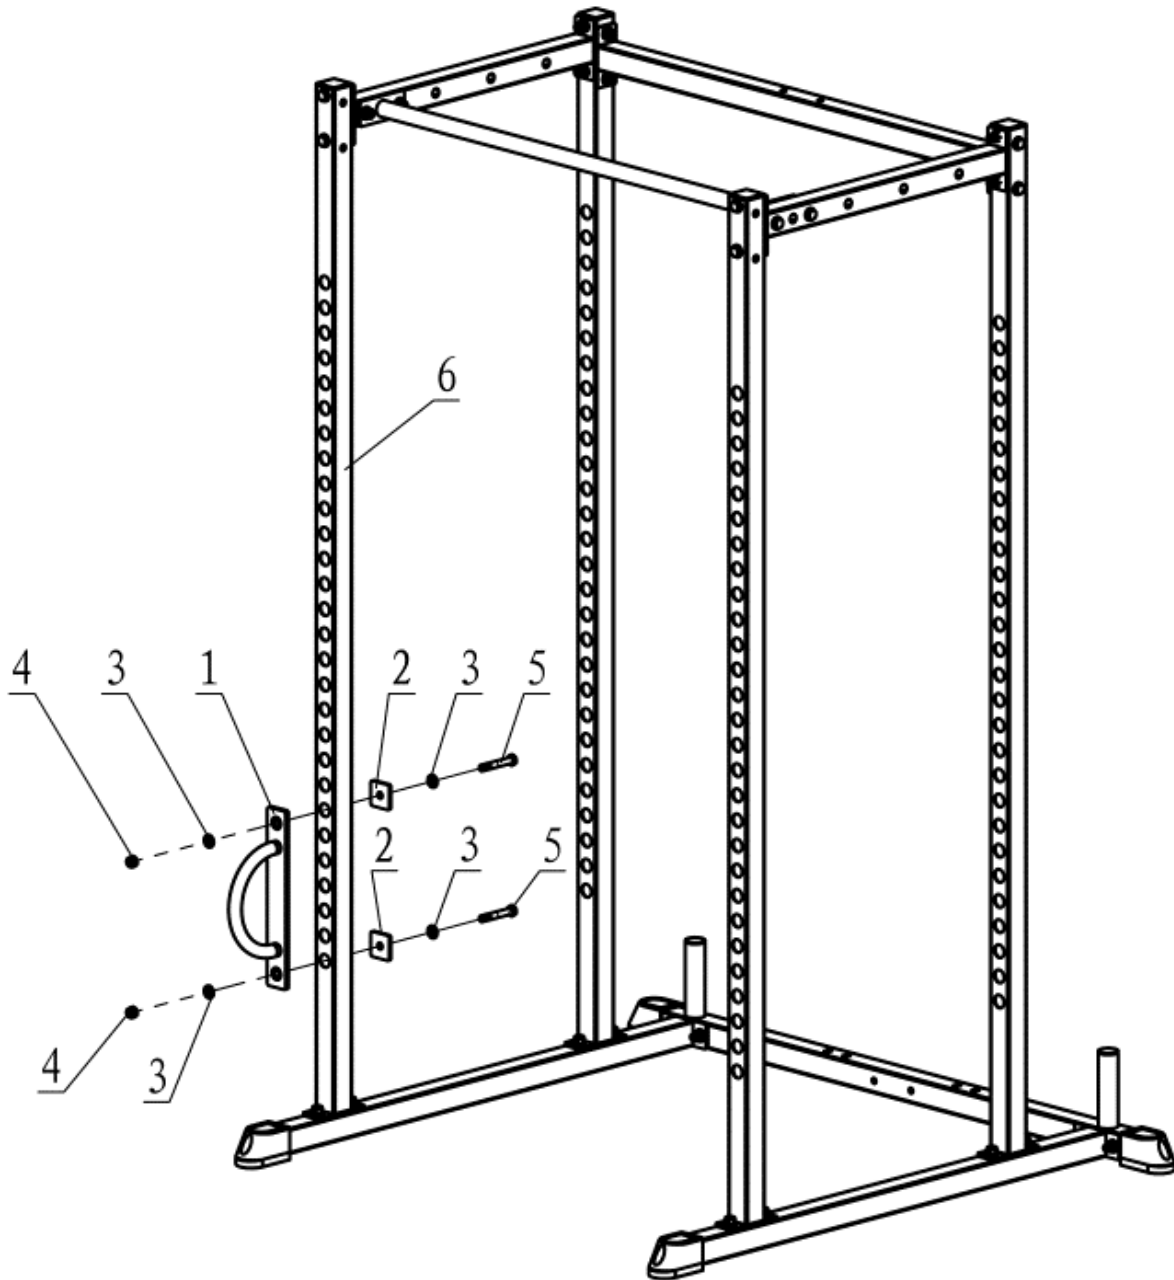

T-2 SERIES BATTLE ROPE ANCHOR

BRANCHOR_T2

401460

Operator's Manual

Read the Operator's Manual entirely. When you see this symbol, the subsequent instructions and warnings are serious follow without exception. Your life and the lives of others depend on it!

PARTS DIAGRAM / EXPLODED VIEW

KEY	BOX	DESCRIPTION	QTY
(1)	1	BATTLE ROPE BRACKET	1
(2)	1	FIXING PLATE	2
(3)	1	FLAT WASHER $\Phi 13.5 * \Phi 24 * 2.5$	4
(4)	1	NUT M12	2
(5)	1	HEX BOLT M12*80	2

ASSEMBLY INSTRUCTIONS

Assemble the Battle Rope Bracket to the Upright Frame on the Power Rack.
Use the Fixing Plate (2), Flat Washer $\Phi 13.5 \times \Phi 24 \times 2.5$ (3), M12 Nut (4) and Hex Bolt M12*80 (5).

ACKNOWLEDGEMENT OF RISK AND RELEASE OF LIABILITY