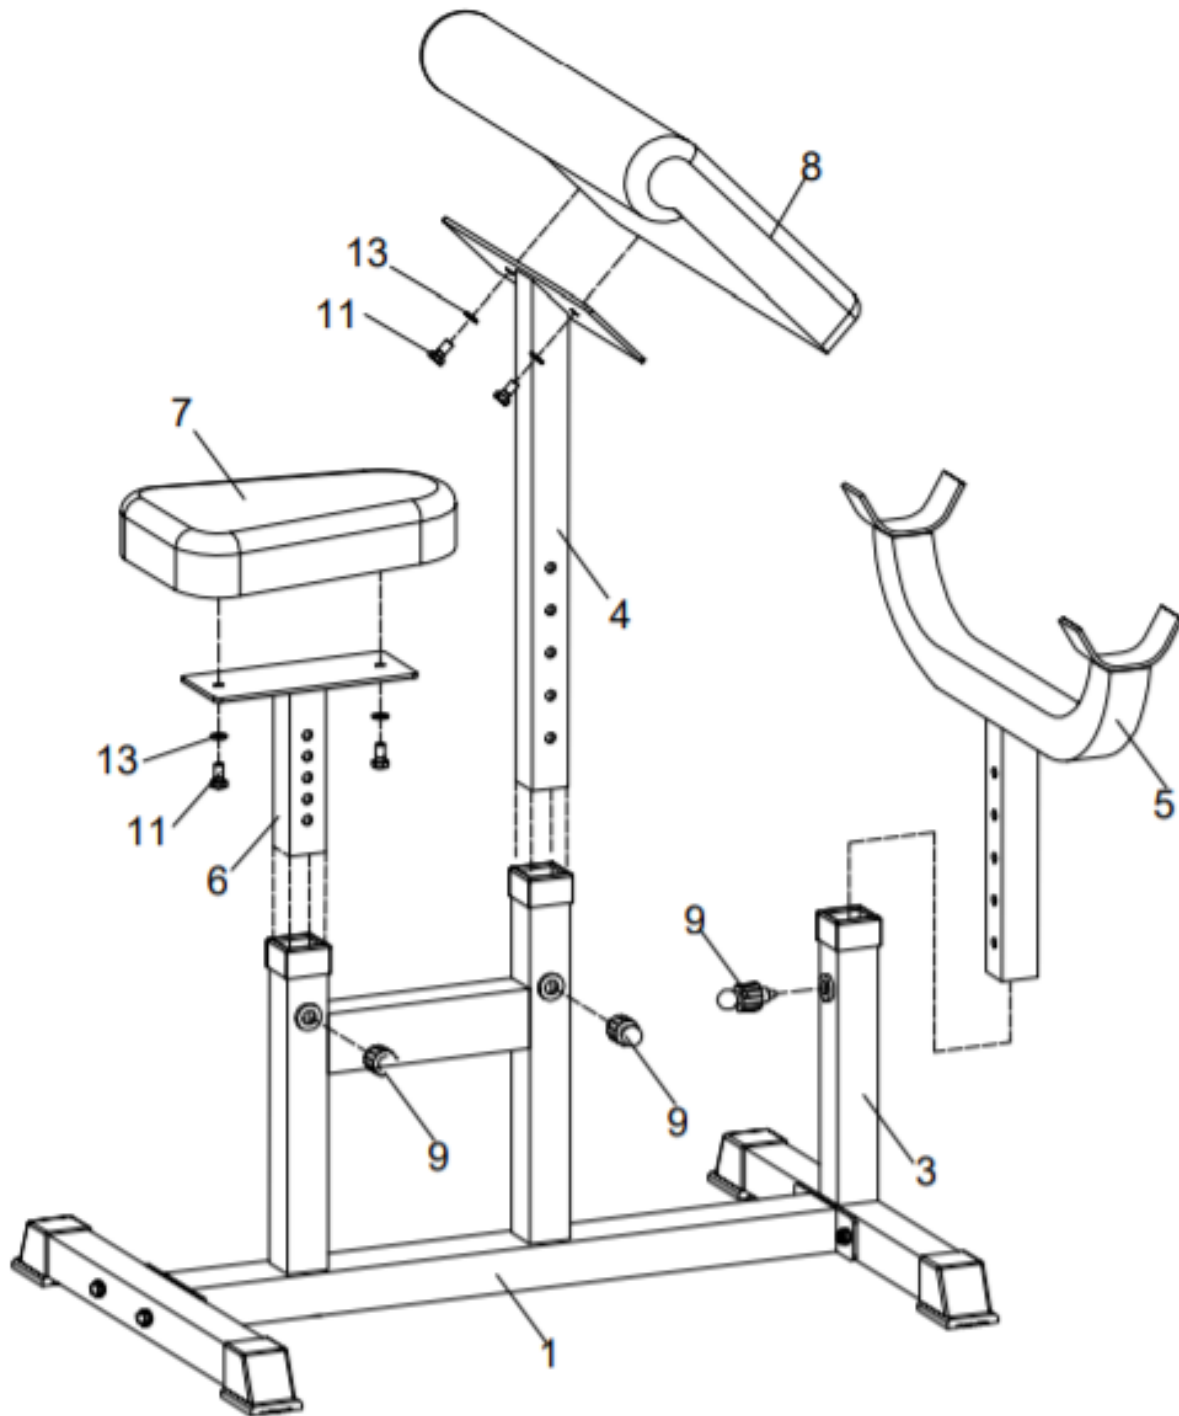

STEP 2

NOTE: PLEASE MAKE SURE TO TIGHTEN ALL NUT-AND-BOLT COMBINTATIONS BEFORE USE.