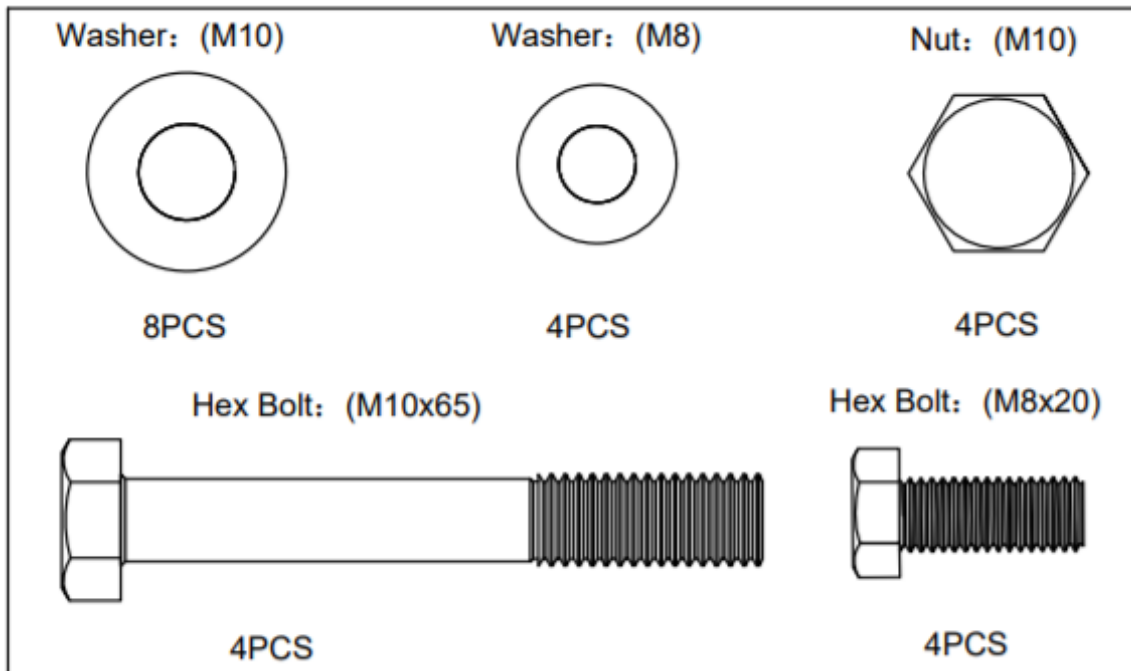

KEY	BOX	DESCRIPTION	QTY
(1)	1	MAIN FRAME	1
(2)	1	BACK BASE TUBE	1
(3)	1	FRONT BASE TUBE	1
(4)	1	ARM CURL FRAME	1
(5)	1	BARBELL FRAME	1
(6)	1	SEAT FRAME	1
(7)	1	SEAT CUSHION	1
(8)	1	ARM CURL CUSHION	1
(9)	1	QUICK PIN	3
(10)	1	HEX BOLT M10x65	4
(11)	1	HEX BOLT M8x20	4
(12)	1	WASHER M10	8
(13)	1	WASHER M8	4
(14)	1	NUT M10	4

HARDWARE LIST