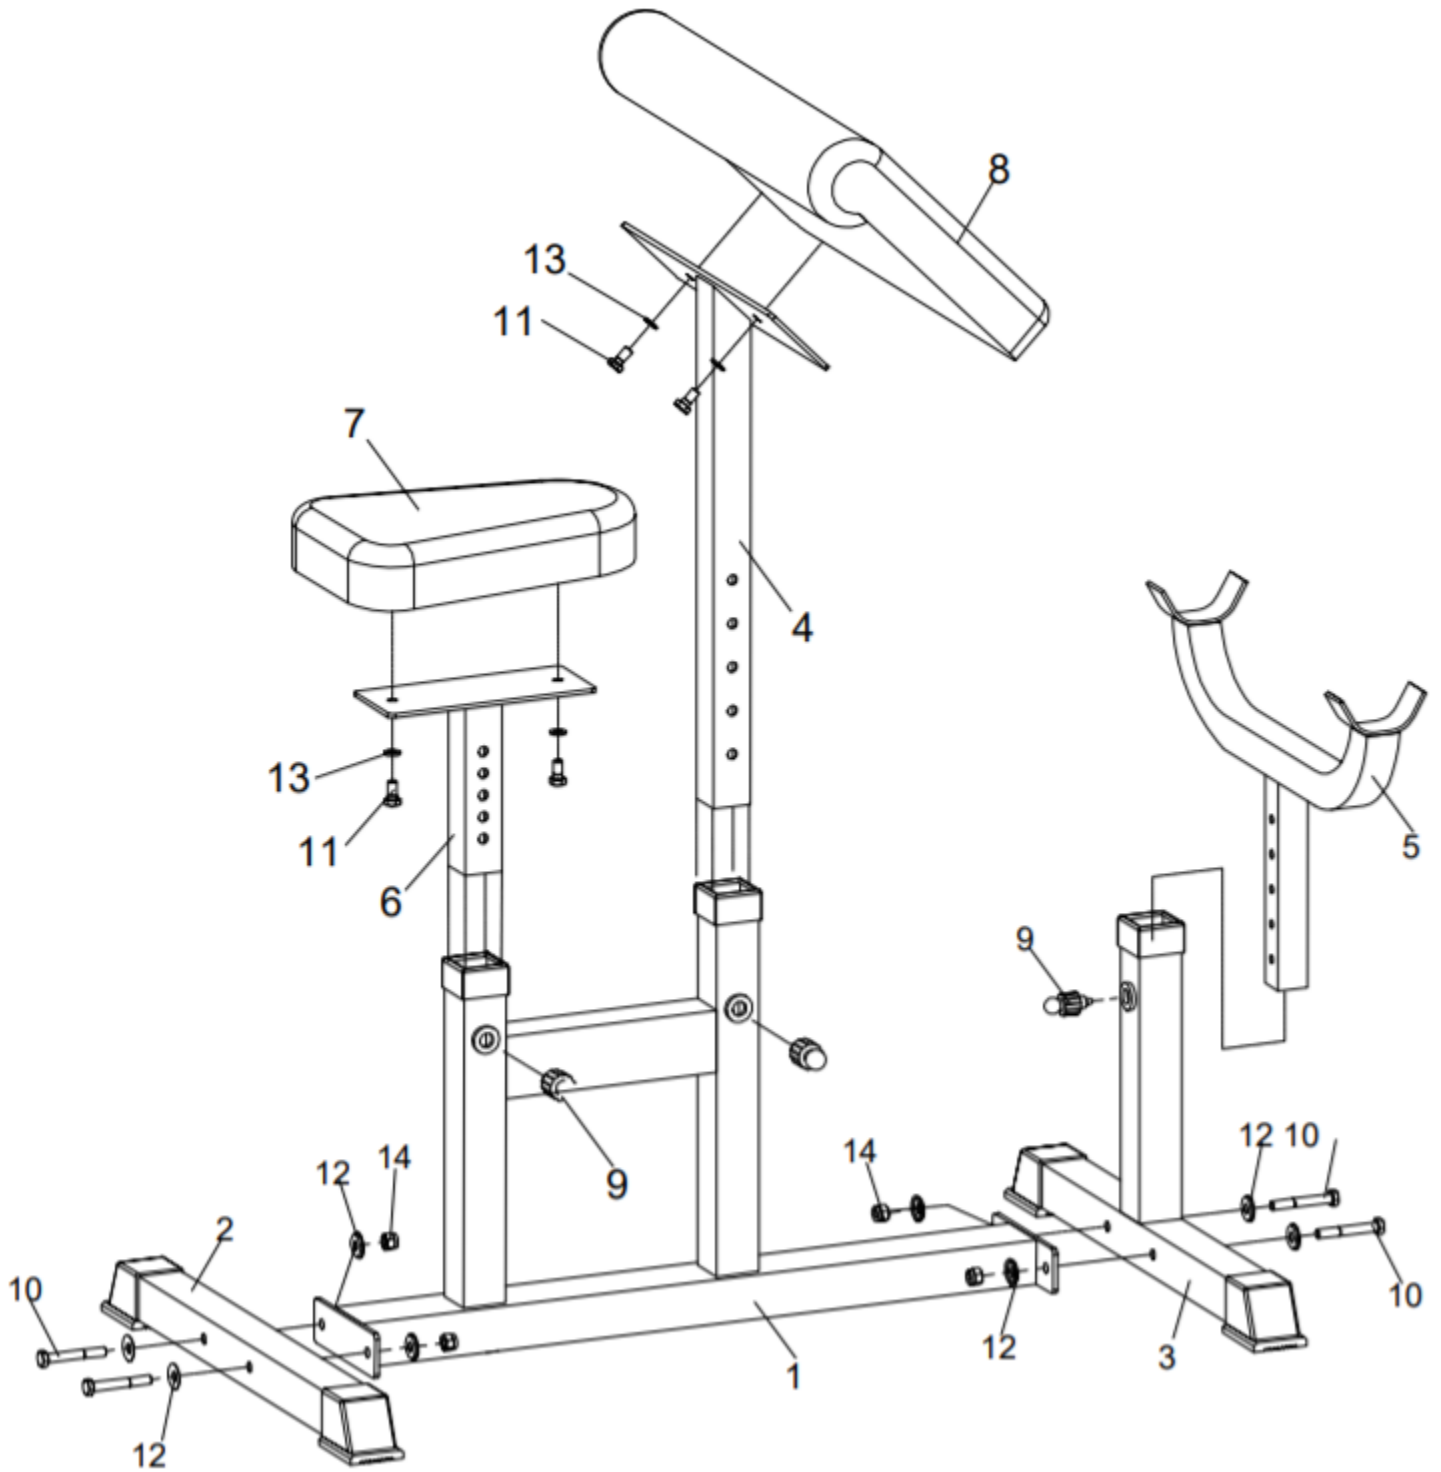

PARTS DIAGRAM / EXPLODED VIEW

KEY	BOX	DESCRIPTION	QTY
(1)	1	MAIN FRAME	1
(2)	1	BACK BASE TUBE	1
(3)	1	FRONT BASE TUBE	1
(4)	1	ARM CURL FRAME	1
(5)	1	BARBELL FRAME	1
(6)	1	SEAT FRAME	1
(7)	1	SEAT CUSHION	1
(8)	1	ARM CURL CUSHION	1
(9)	1	QUICK PIN	3
(10)	1	HEX BOLT M10x65	4
(11)	1	HEX BOLT M8x20	4
(12)	1	WASHER M10	8
(13)	1	WASHER M8	4
(14)	1	NUT M10	4