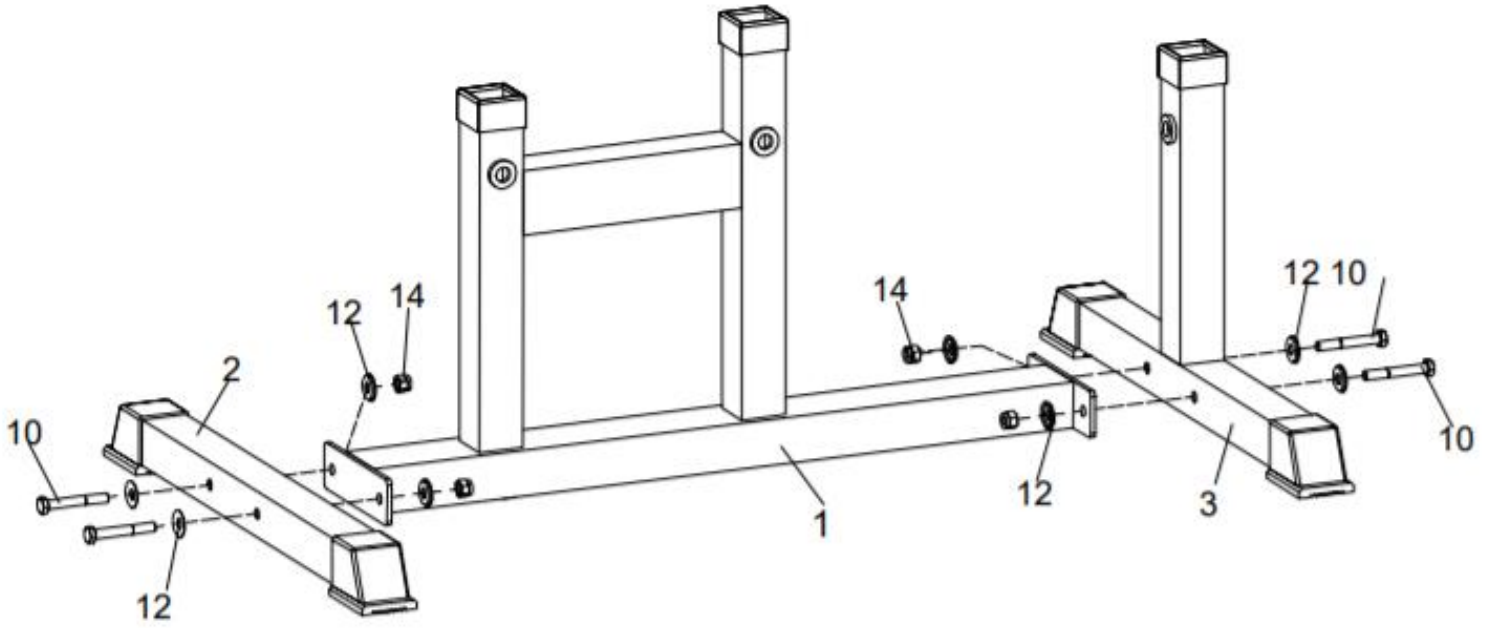

ASSEMBLY INSTRUCTIONS

STEP 1