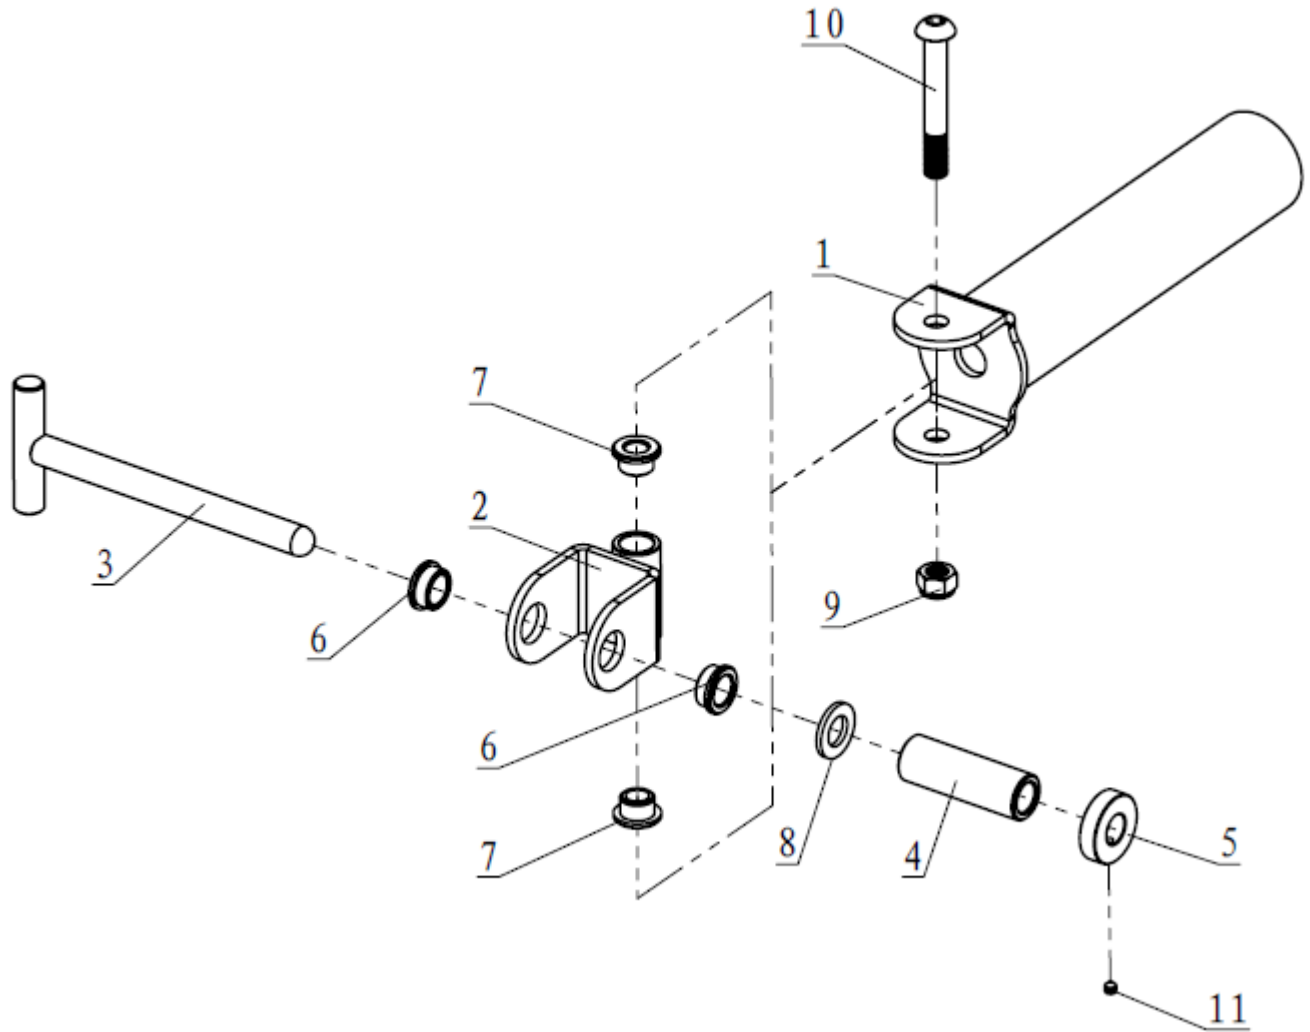

RACK MOUNTED LANDMINE

RCKLNDMN

401483

Operator's Manual

Read the Operator's Manual entirely. When you see this symbol, the subsequent instructions and warnings are serious follow without exception. Your life and the lives of others depend on it!

PARTS DIAGRAM / EXPLODED VIEW

KEY	DESCRIPTION	QTY	KEY	DESCRIPTION	QTY
1	SWING FRAME	1	7	METAL BUSHING	2
2	CONNECTING BRACKET	1	8	FLAT WASHER $\Phi 17 * \Phi 30 * 3$	1
3	T-SHAPE FIXING FRAME	1	9	NUT M12	1
4	SPACER BUSH	1	10	HEX BOLT M12*85	1
5	STOPPER	1	11	SCREW M6*6	1
6	$\Phi 16$ METAL BUSHING	2			

ASSEMBLY INSTRUCTIONS

STEP 1

Pass the T-shape Fixing Frame (3) through the Swing Frame (1), Flat Washer $\Phi 17 \times \Phi 30 \times 3$ (8), Upright Frame, Spacer Bush (4) and Stopper (5) in turns, then fixing by Screw M6*6 (11).