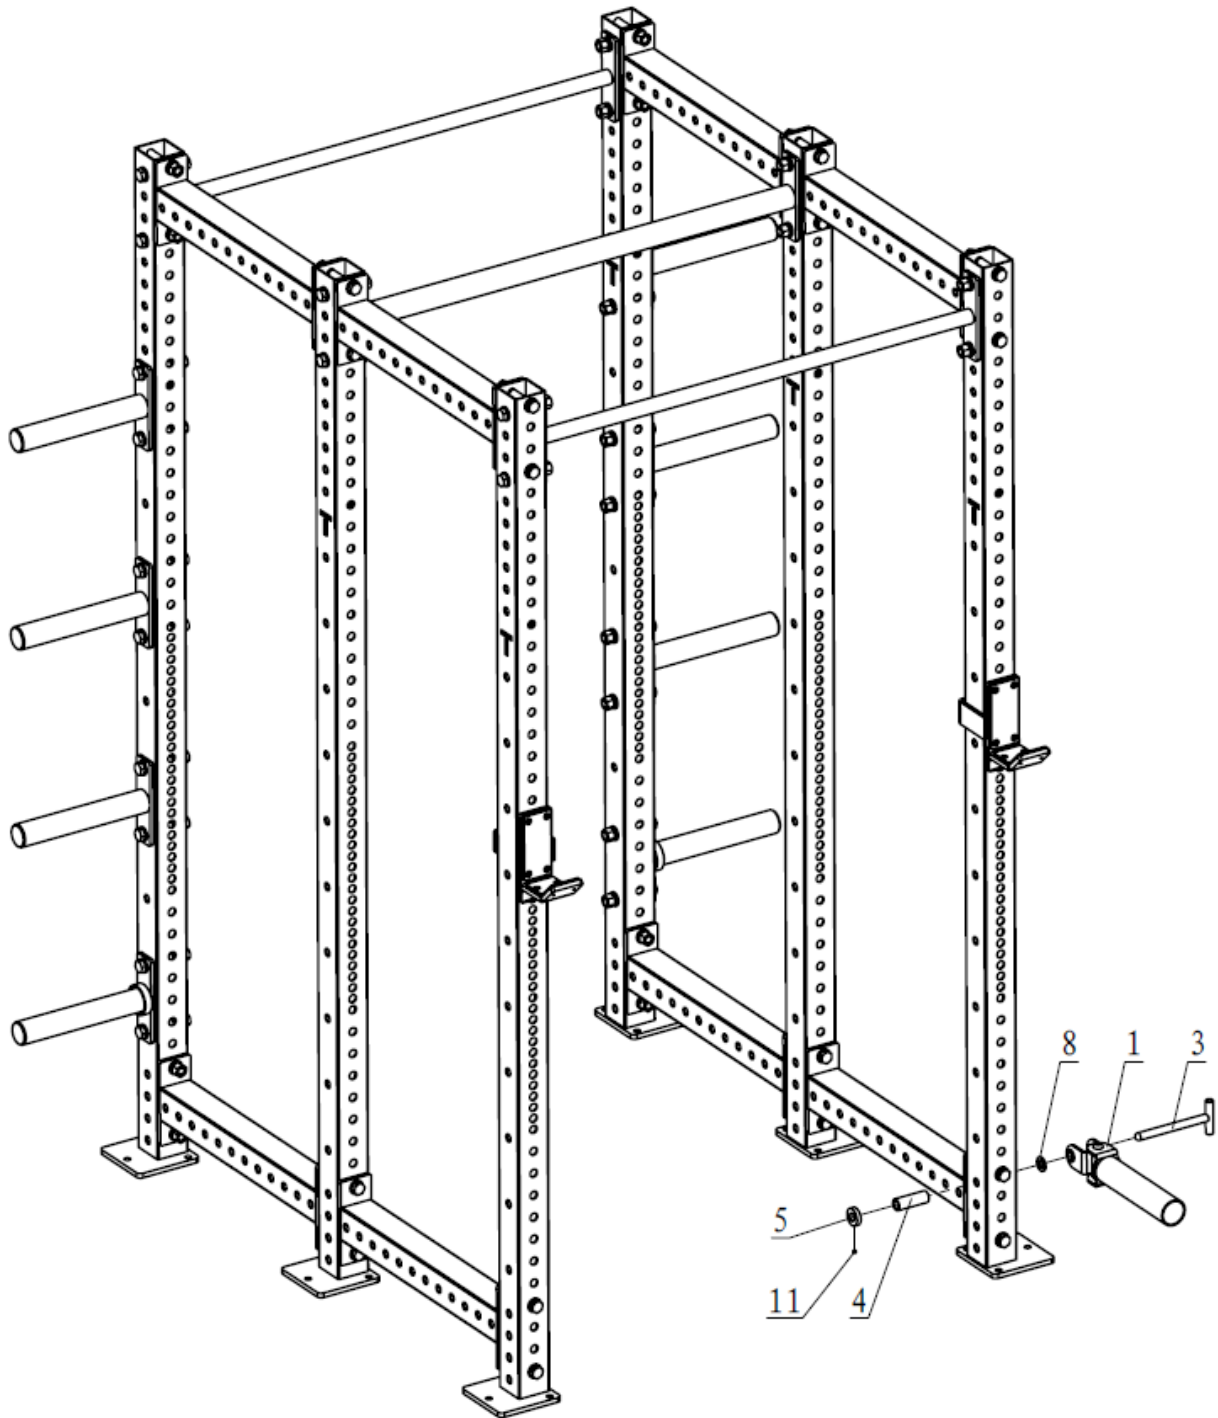

PARTS DIAGRAM / EXPLODED VIEW

KEY	DESCRIPTION	QTY	KEY	DESCRIPTION	QTY
1	SWING FRAME	1	7	METAL BUSHING	2
2	CONNECTING BRACKET	1	8	FLAT WASHER $\Phi 17 * \Phi 30 * 3$	1
3	T-SHAPE FIXING FRAME	1	9	NUT M12	1
4	SPACER BUSH	1	10	HEX BOLT M12*85	1
5	STOPPER	1	11	SCREW M6*6	1
6	$\Phi 16$ METAL BUSHING	2			

ASSEMBLY INSTRUCTIONS

STEP 1

Pass the T-shape Fixing Frame (3) through the Swing Frame (1), Flat Washer $\Phi 17 \times \Phi 30 \times 3$ (8), Upright Frame, Spacer Bush (4) and Stopper (5) in turns, then fixing by Screw M6*6 (11).