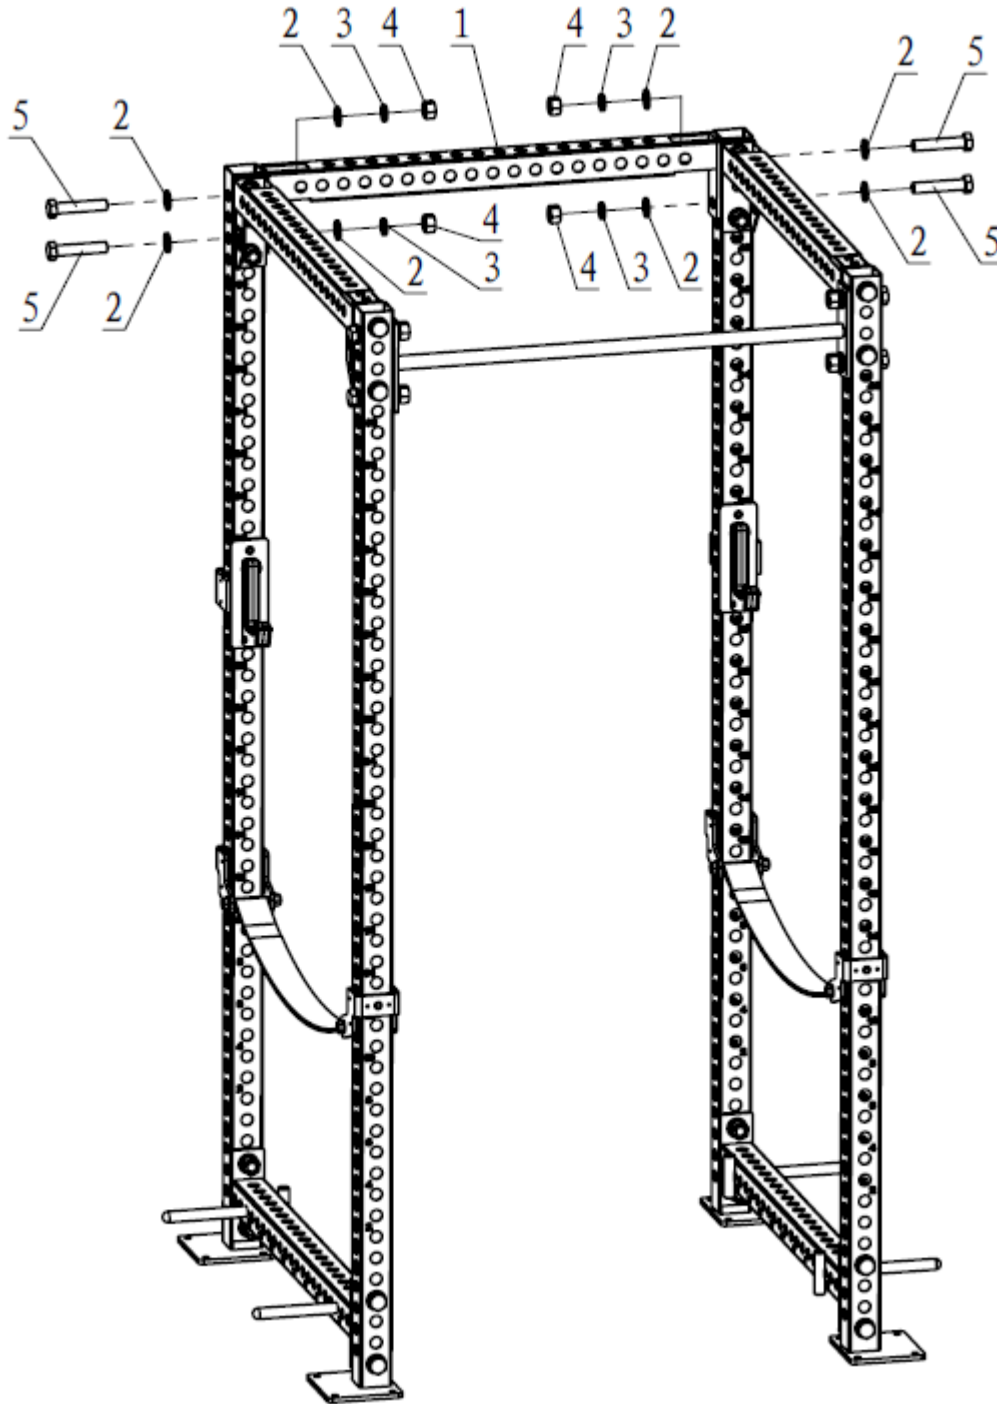

TITAN SERIES CROSSMEMBER STABILIZER

STBLGST_TS

401765

Operator's Manual

Read the Operator's Manual entirely. When you see this symbol, the subsequent instructions and warnings are serious follow without exception. Your life and the lives of others depend on it!

PARTS DIAGRAM / EXPLODED VIEW

KEY	BOX	DESCRIPTION	QTY
(1)	1	CONNECTING FRAME	1
(2)	1	FLAT WASHER $\Phi 26 * \Phi 44 * 4$	8
(3)	1	SPRING WASHER $\Phi 24$	4
(4)	1	FLAT NUT M24	4
(5)	1	HEX BOLT M24*120	4

ASSEMBLY INSTRUCTIONS

STEP 1

Assemble the Connecting Frame (1) with the Power Rack, using Flat Washer $\Phi 26*\Phi 44*4$ (2), Spring Washer $\Phi 24$ (3), M24 Flat Nut (4) and Hex Bolt M24*120 (5).

ACKNOWLEDGEMENT OF RISK AND RELEASE OF LIABILITY