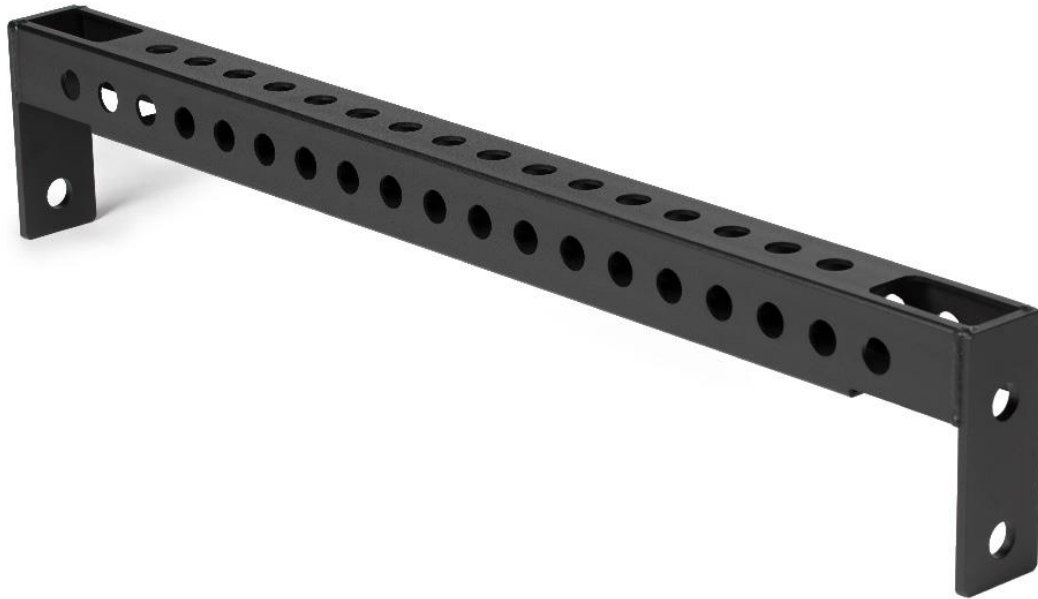

TITAN SERIES CROSSMEMBER STABILIZER

STBLGST_TS

401765

Operator's Manual

Read the Operator's Manual entirely. When you see this symbol, the subsequent instructions and warnings are serious follow without exception. Your life and the lives of others depend on it!

PARTS DIAGRAM / EXPLODED VIEW

KEY	BOX	DESCRIPTION	QTY
(1)	1	CONNECTING FRAME	1
(2)	1	FLAT WASHER $\Phi 26 * \Phi 44 * 4$	8
(3)	1	SPRING WASHER $\Phi 24$	4
(4)	1	FLAT NUT M24	4
(5)	1	HEX BOLT M24*120	4

ASSEMBLY INSTRUCTIONS

STEP 1

Assemble the Connecting Frame (1) with the Power Rack, using Flat Washer $\Phi 26*\Phi 44*4$ (2), Spring Washer $\Phi 24$ (3), M24 Flat Nut (4) and Hex Bolt M24*120 (5).

ACKNOWLEDGEMENT OF RISK AND RELEASE OF LIABILITY