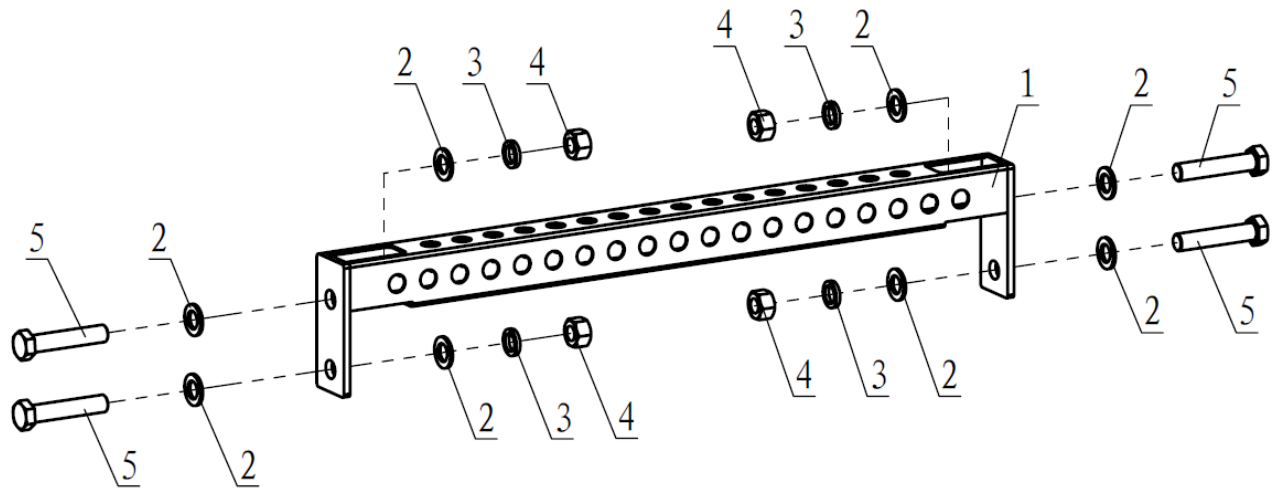

TITAN SERIES CROSSMEMBER STABILIZER

STBLGST_TS

401765

Operator's Manual

Read the Operator's Manual entirely. When you see this symbol, the subsequent instructions and warnings are serious follow without exception. Your life and the lives of others depend on it!

PARTS DIAGRAM / EXPLODED VIEW

KEY	BOX	DESCRIPTION	QTY
(1)	1	CONNECTING FRAME	1
(2)	1	FLAT WASHER $\Phi 26 * \Phi 44 * 4$	8
(3)	1	SPRING WASHER $\Phi 24$	4
(4)	1	FLAT NUT M24	4
(5)	1	HEX BOLT M24*120	4

ASSEMBLY INSTRUCTIONS

STEP 1

Assemble the Connecting Frame (1) with the Power Rack, using Flat Washer $\Phi 26*\Phi 44*4$ (2), Spring Washer $\Phi 24$ (3), M24 Flat Nut (4) and Hex Bolt M24*120 (5).

ACKNOWLEDGEMENT OF RISK AND RELEASE OF LIABILITY